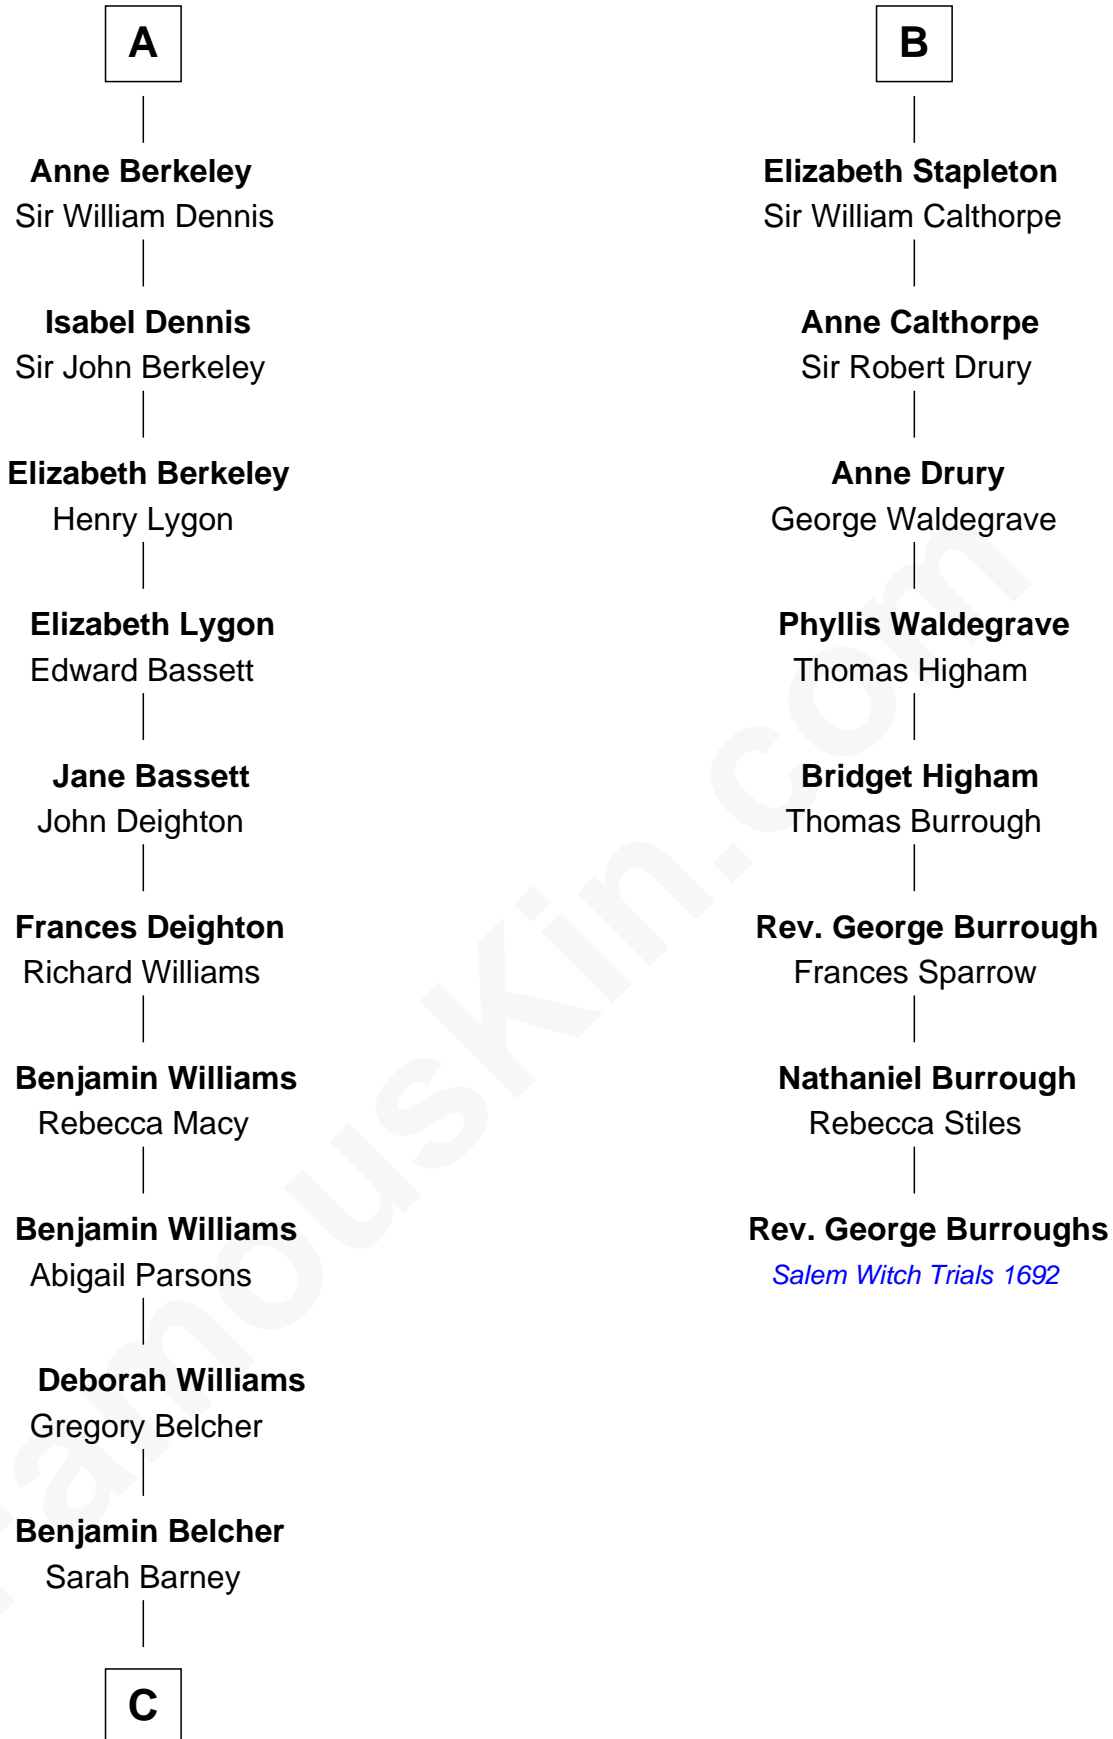

**FamousKin.com**  
**Relationship Chart of**  
**General Douglas MacArthur**

*U.S. Army - World War II*

**14th cousin 6 times removed of**

**Rev. George Burroughs**

*Executed for Witchcraft, Salem 1692*

FamousKin.com