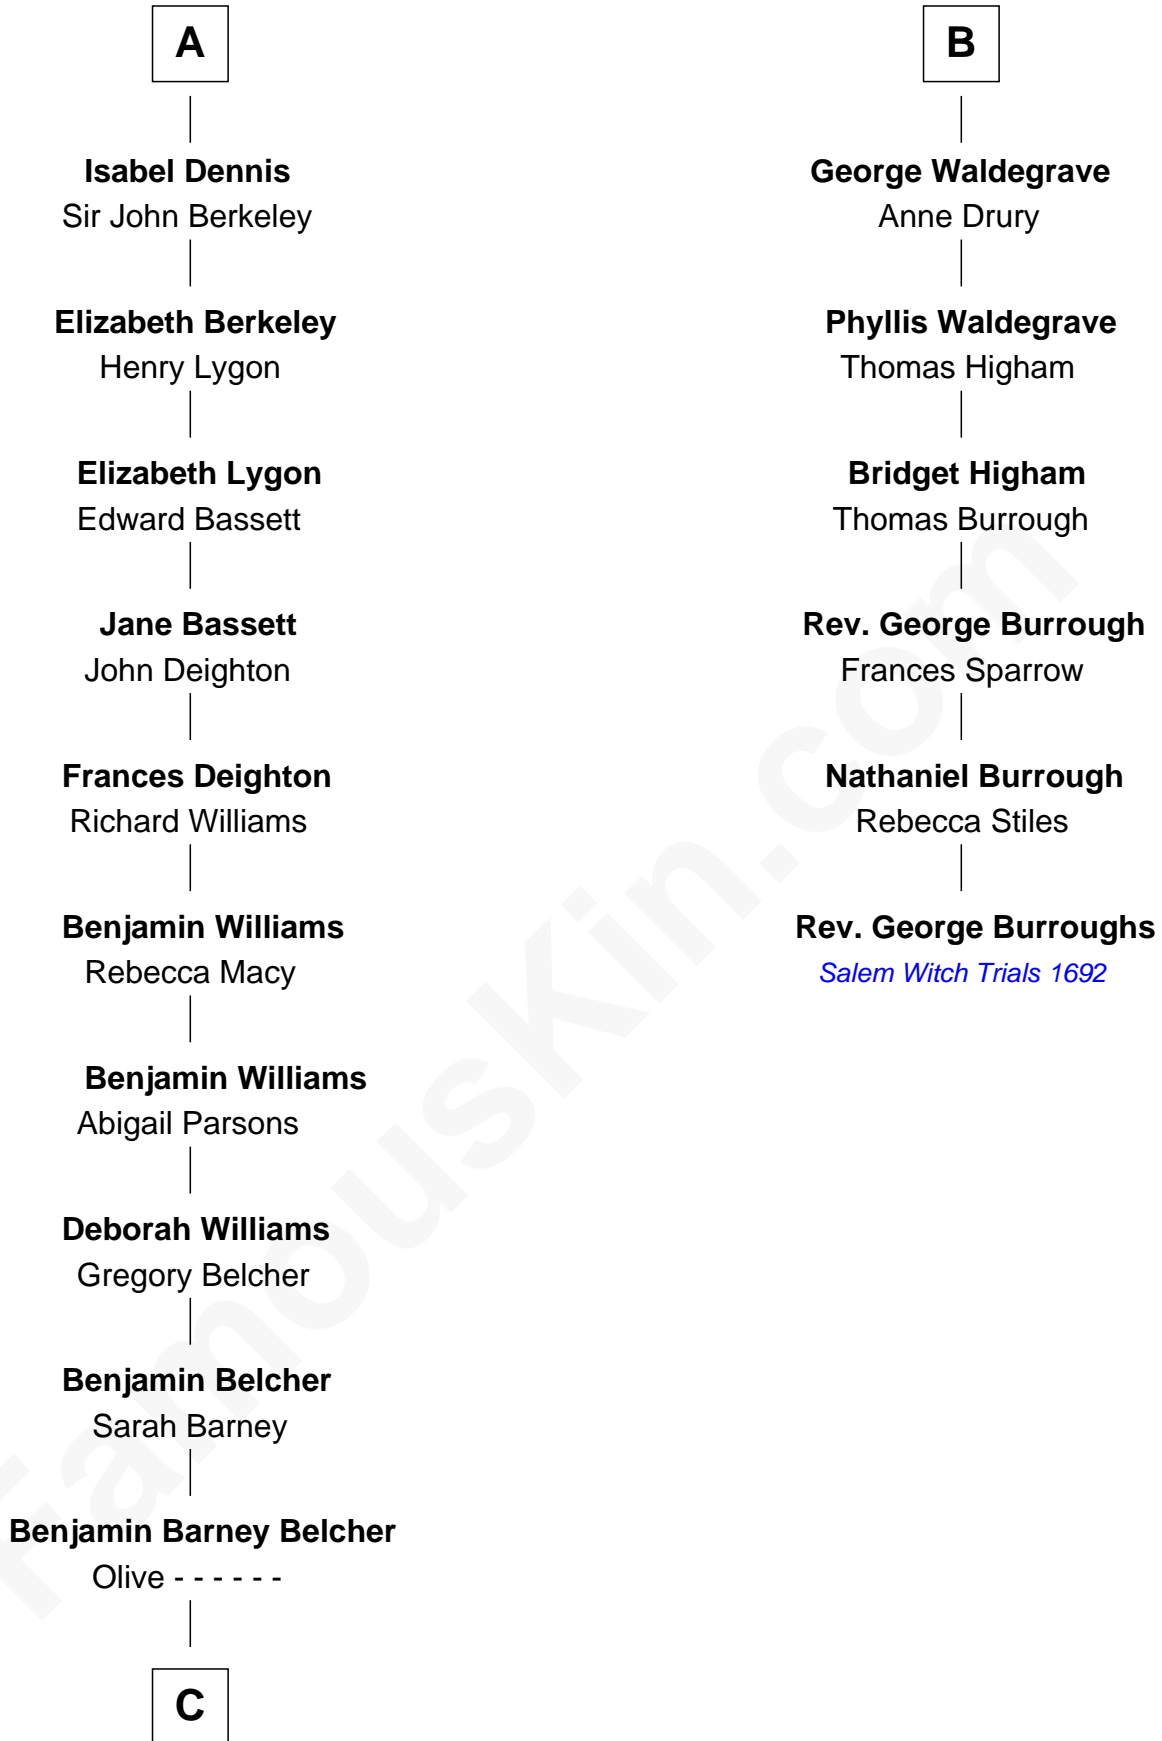

**FamousKin.com**  
**Relationship Chart of**  
**General Douglas MacArthur**  
*U.S. Army - World War II*

**12th cousin 7 times removed of**

**Rev. George Burroughs**  
*Executed for Witchcraft, Salem 1692*

**C**

—  
**Aurelia Belcher**  
Arthur MacArthur

—  
**Gen. Arthur MacArthur**  
Mary Pinckney Hardy

—  
**General Douglas MacArthur**  
*U.S. Army - World War II*

FamousKin.com