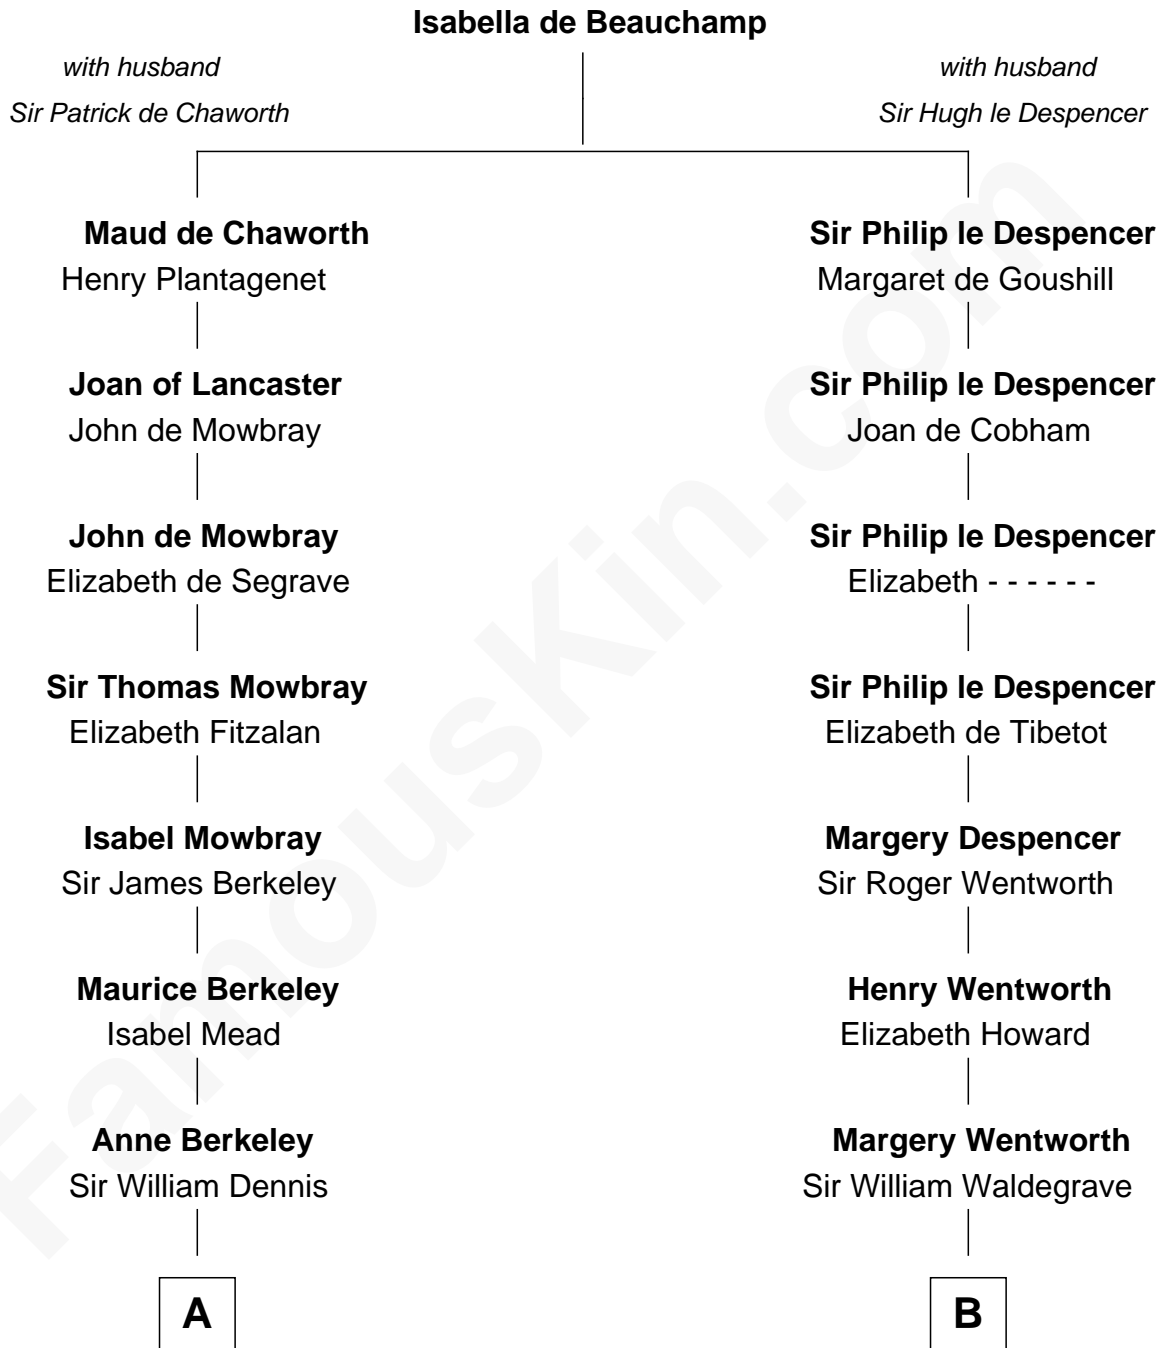

**FamousKin.com**  
**Relationship Chart of**  
**General Douglas MacArthur**  
*U.S. Army - World War II*

**12th cousin 7 times removed of**

**Rev. George Burroughs**  
*Executed for Witchcraft, Salem 1692*

**C**

—  
**Aurelia Belcher**  
Arthur MacArthur

—  
**Gen. Arthur MacArthur**  
Mary Pinckney Hardy

—  
**General Douglas MacArthur**  
*U.S. Army - World War II*

FamousKin.com