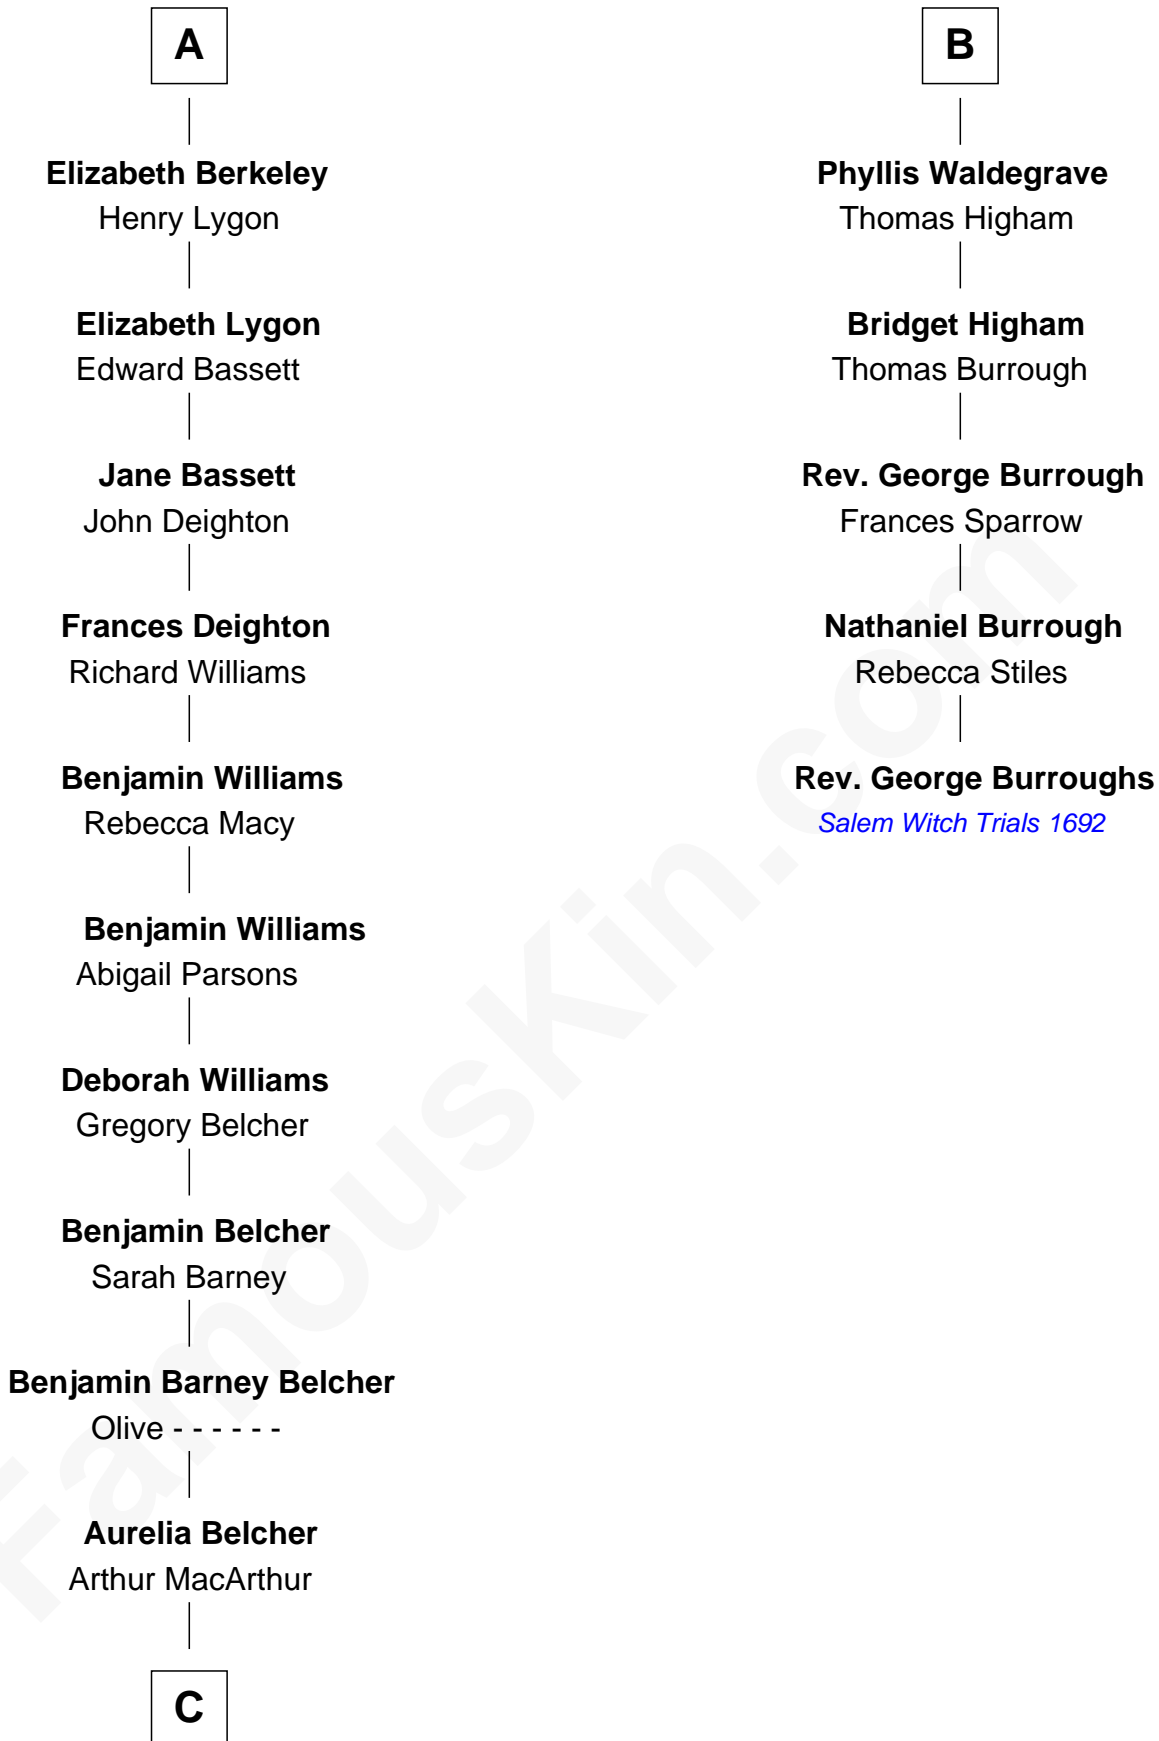

**FamousKin.com**  
**Relationship Chart of**  
**General Douglas MacArthur**

*U.S. Army - World War II*

**11th cousin 7 times removed of**

**Rev. George Burroughs**

*Executed for Witchcraft, Salem 1692*

**Bartholomew de Badlesmere**

Margaret de Clare

**Elizabeth de Badlesmere**

Sir William de Bohun

**Elizabeth de Bohun**

Sir Richard Fitzalan

**Elizabeth Fitzalan**

Sir Thomas Mowbray

**Isabel Mowbray**

**Margaret de Badlesmere**

Sir John de Tivetot

**Sir Robert de Tivetot**

Margaret Deincourt

**Elizabeth de Tivetot**

Sir Philip le Despencer

**Margery Despencer**

Sir Roger Wentworth

**Henry Wentworth**

Elizabeth Howard

**Margery Wentworth**

Sir William Waldegrave

**George Waldegrave**

Anne Drury

**B**

C