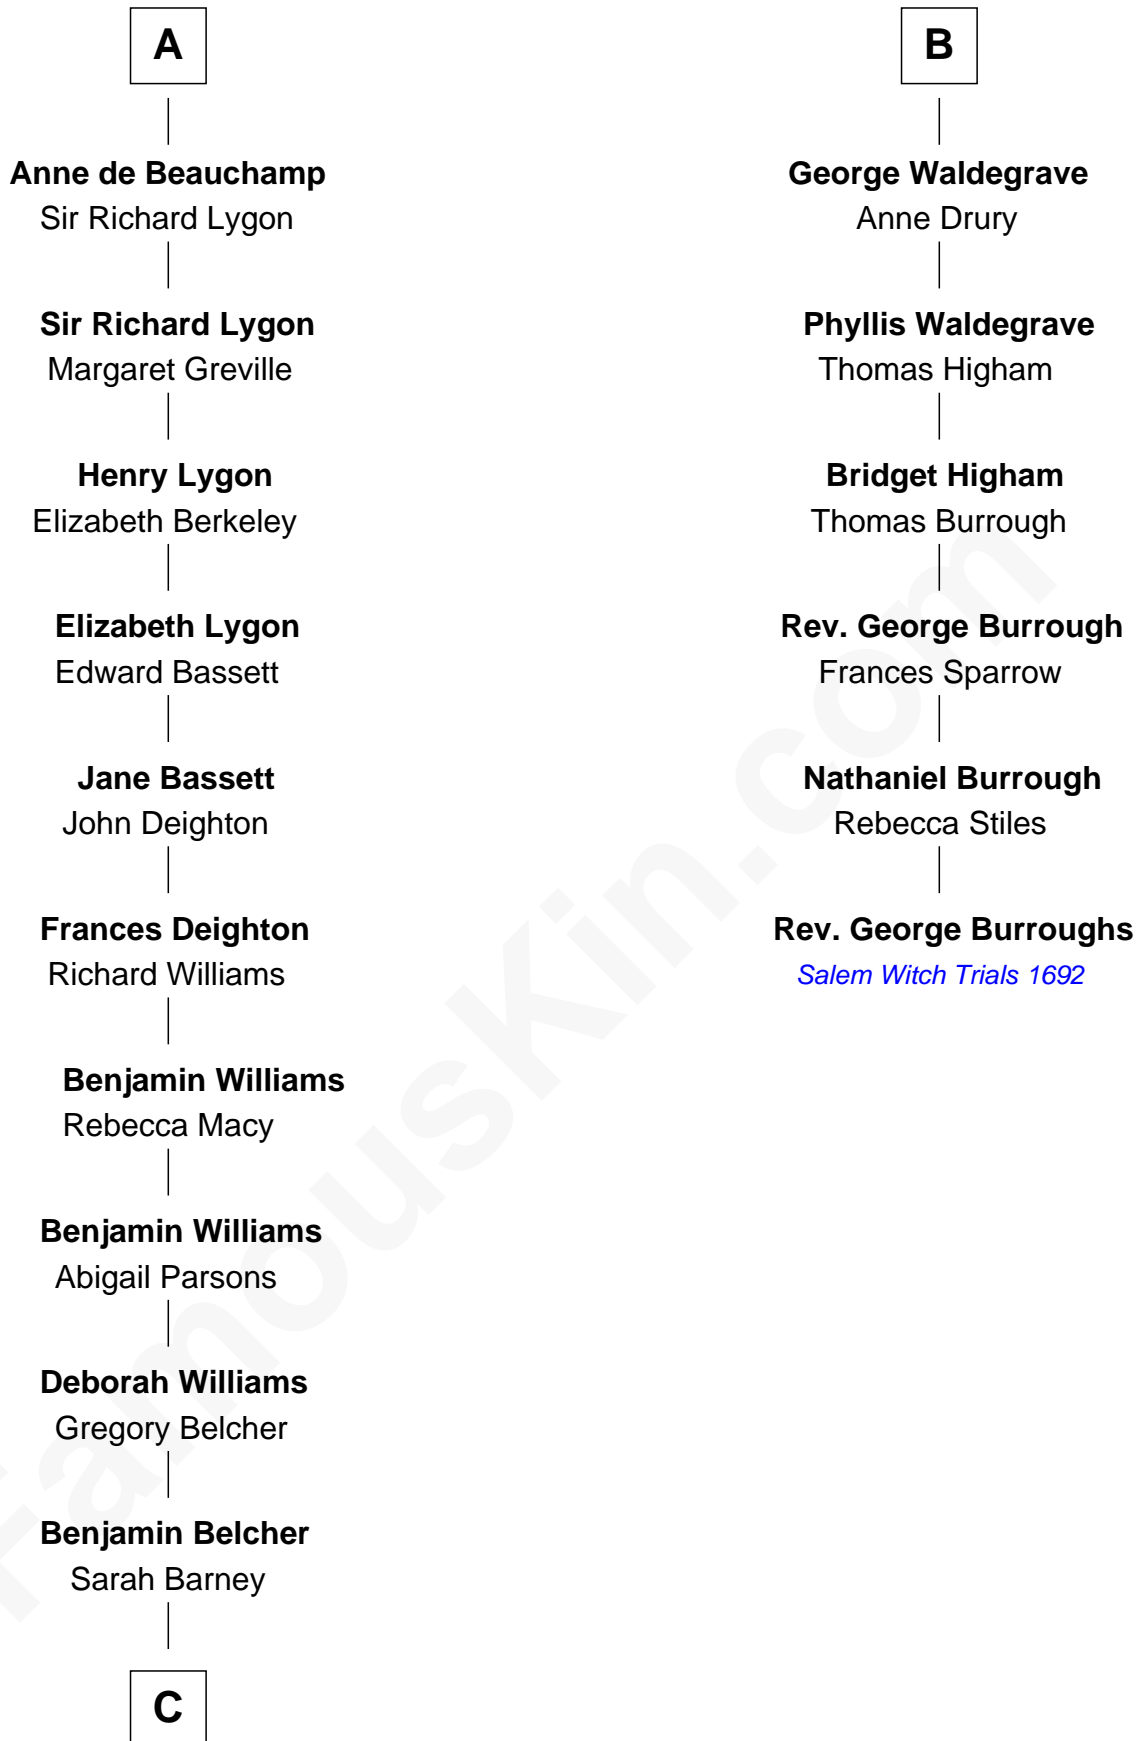

FamousKin.com
Relationship Chart of
General Douglas MacArthur
U.S. Army - World War II

12th cousin 8 times removed of
Rev. George Burroughs
Executed for Witchcraft, Salem 1692

FamousKin.com