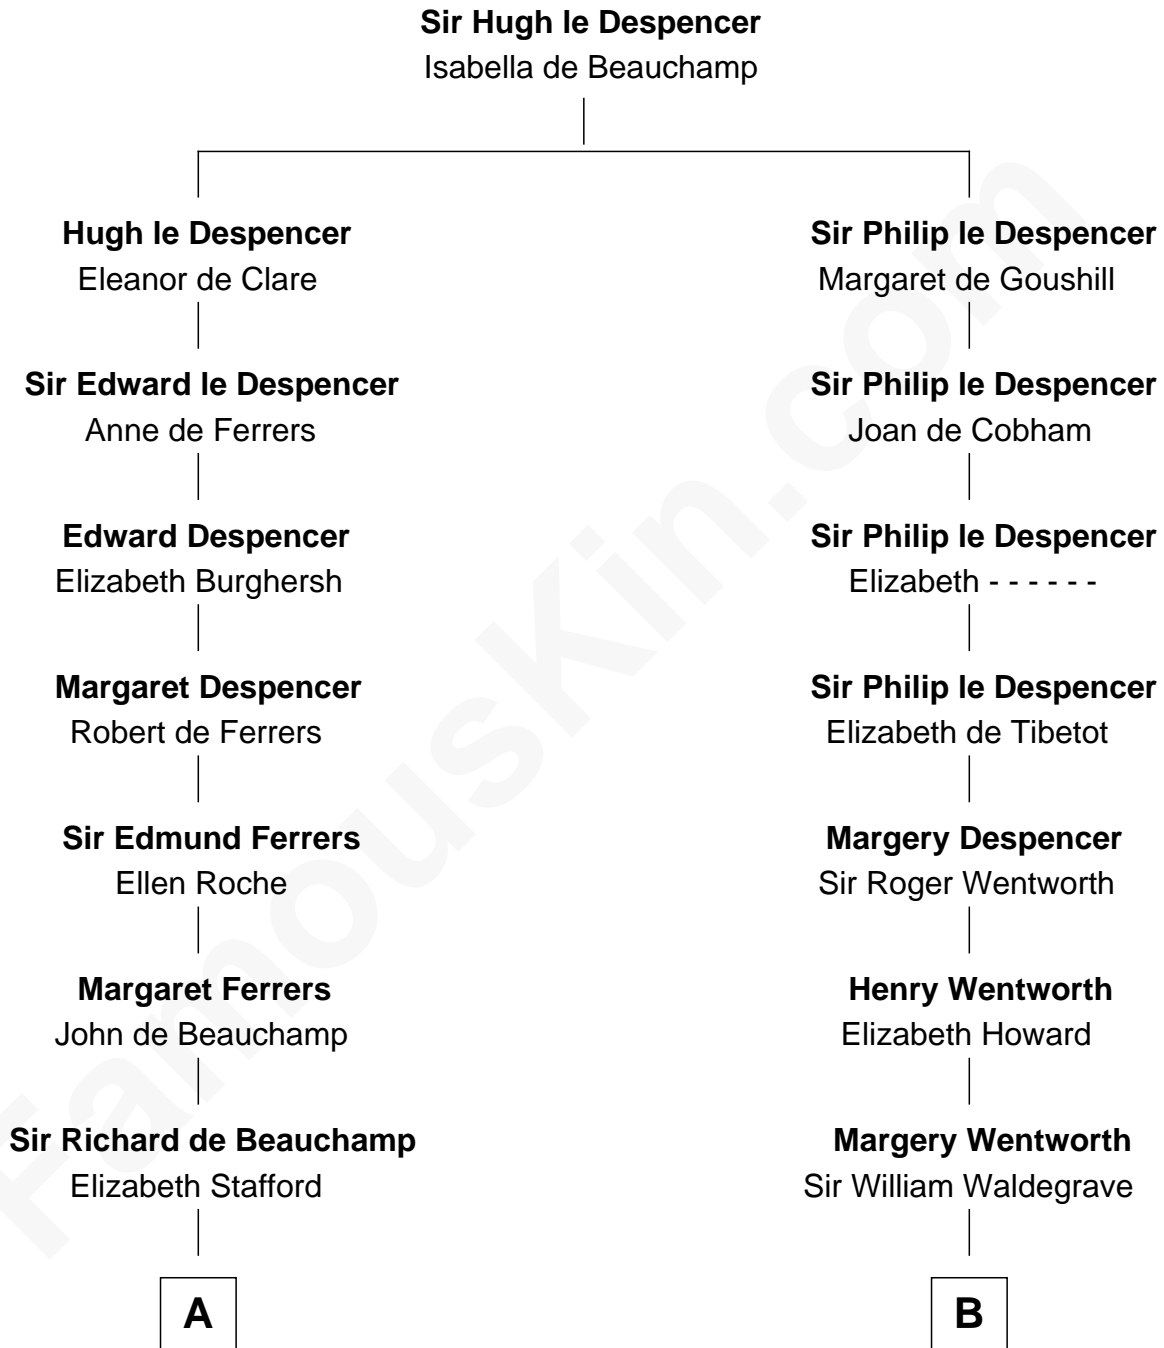

FamousKin.com
Relationship Chart of
General Douglas MacArthur
U.S. Army - World War II

12th cousin 8 times removed of
Rev. George Burroughs
Executed for Witchcraft, Salem 1692

FamousKin.com