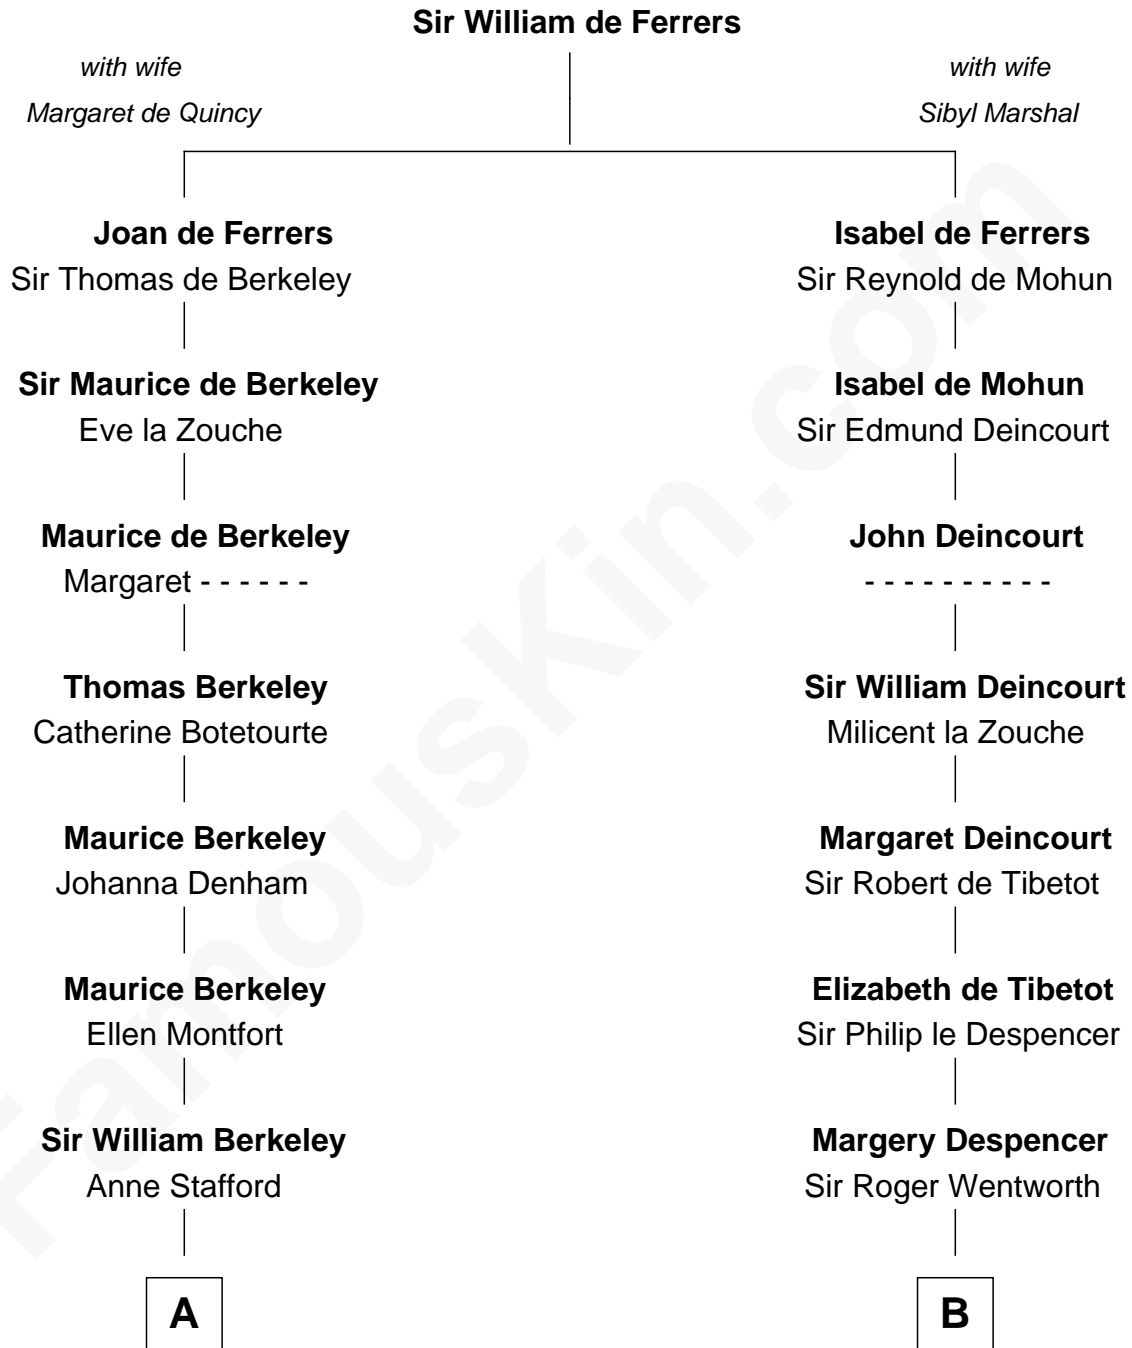

**FamousKin.com**  
**Relationship Chart of**  
**General Douglas MacArthur**  
*U.S. Army - World War II*

14th cousin 6 times removed of

**Rev. George Burroughs**  
*Executed for Witchcraft, Salem 1692*

FamousKin.com