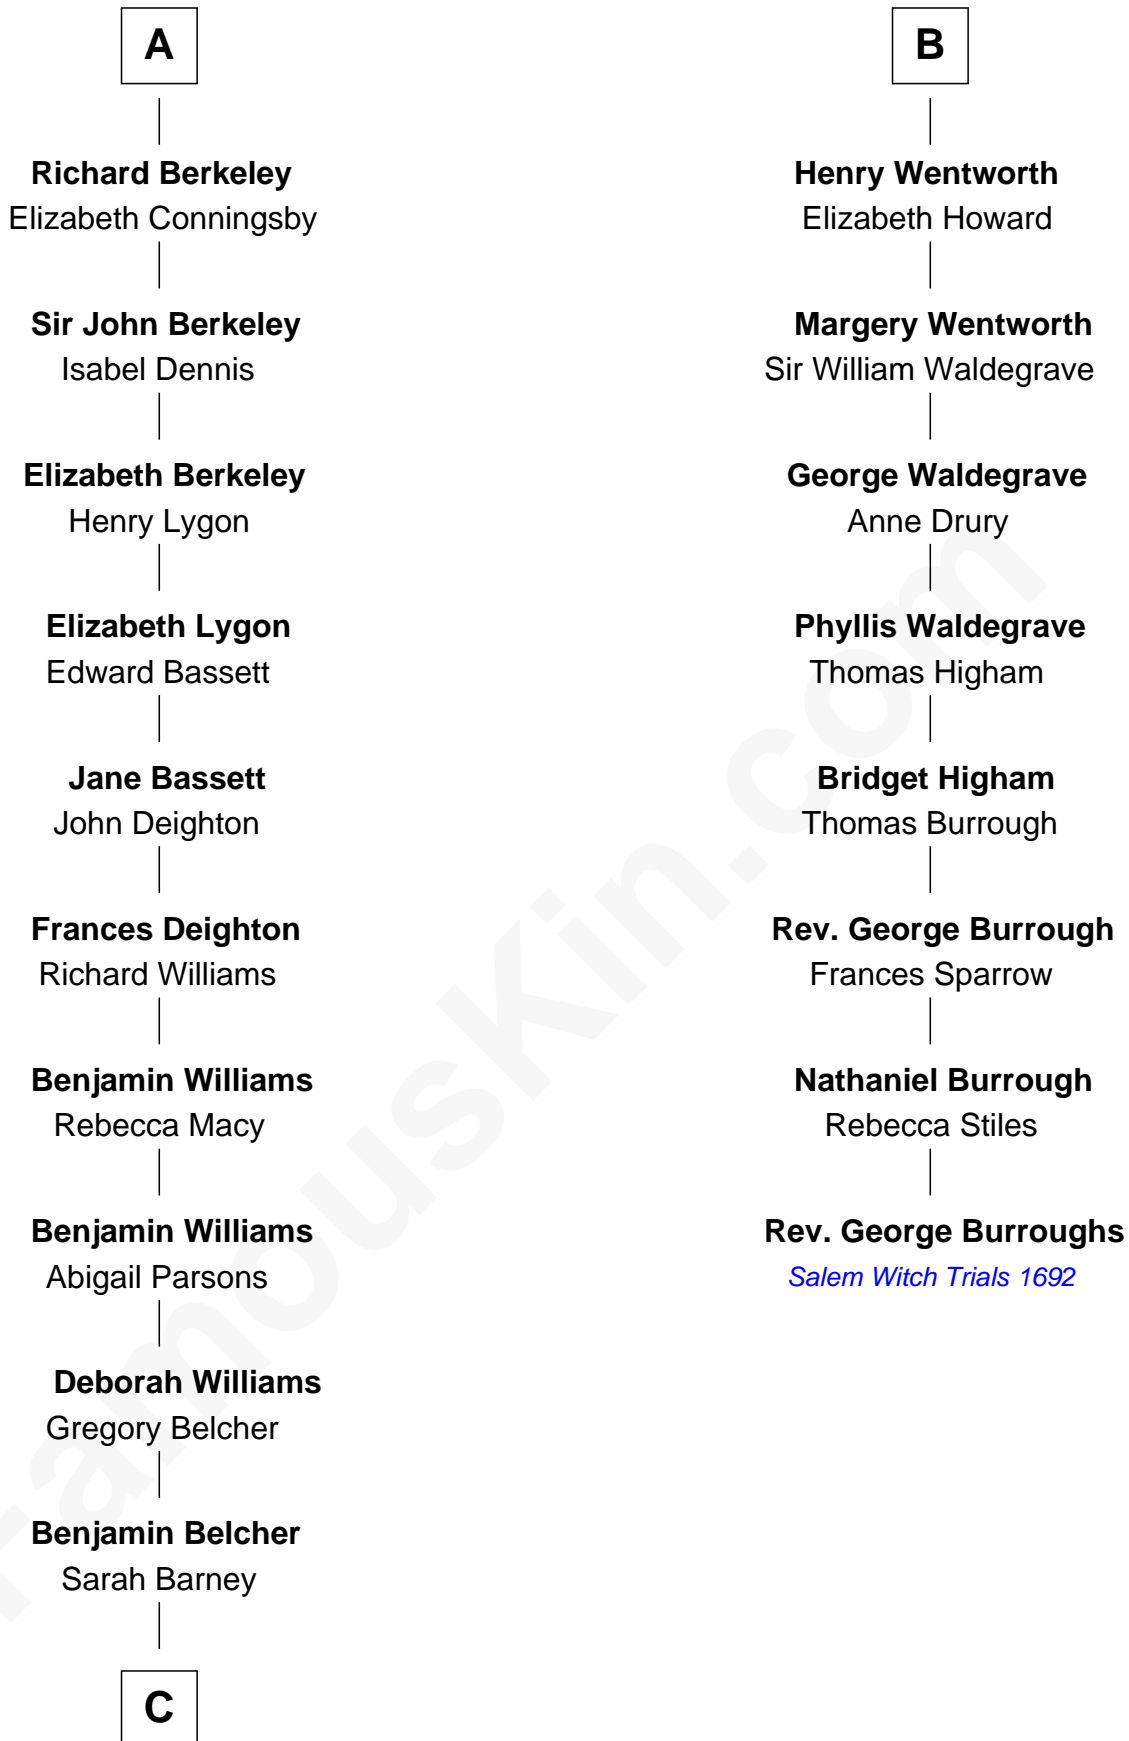

**FamousKin.com**  
**Relationship Chart of**  
**General Douglas MacArthur**  
*U.S. Army - World War II*

14th cousin 6 times removed of

**Rev. George Burroughs**  
*Executed for Witchcraft, Salem 1692*

FamousKin.com