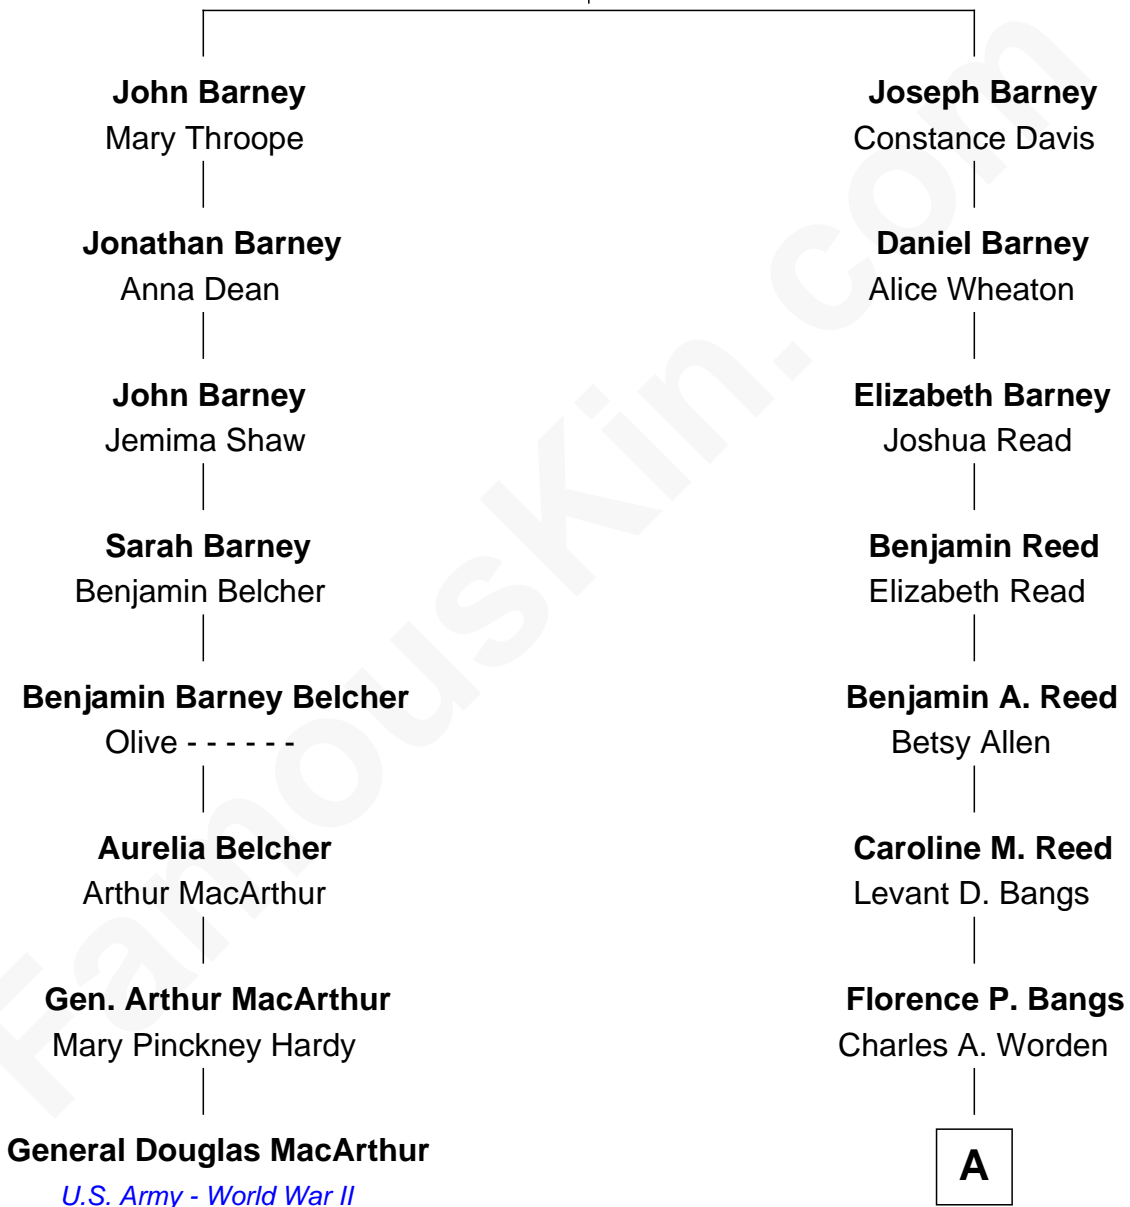

**FamousKin.com**  
**Relationship Chart of**  
**General Douglas MacArthur**

*U.S. Army - World War II*

7th cousin 1 time removed of

**Alfred Worden**  
*Apollo 15 Astronaut*

**Rev. Jacob Barney**  
 Ann Witt

A

Merrill Bangs Worden

Helen Garnett Crowell

Alfred Worden

*Apollo 15 Astronaut*

FamousKin.com