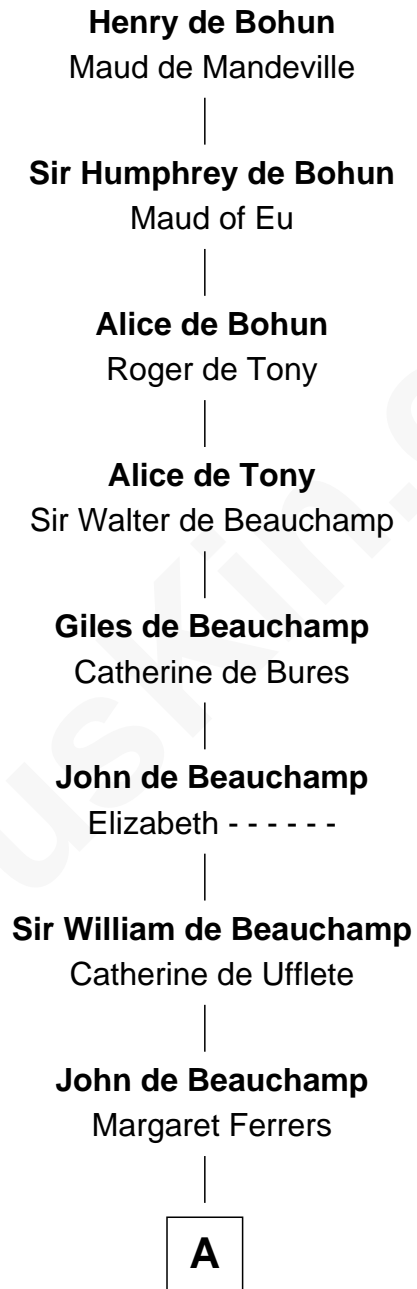

FamousKin.com
Relationship Chart of
General Douglas MacArthur

U.S. Army - World War II

20th Great-grandson of

Henry de Bohun
Magna Carta Surety

A

Sir Richard de Beauchamp

Elizabeth Stafford

Anne de Beauchamp

Sir Richard Lygon

Sir Richard Lygon

Margaret Greville

Henry Lygon

Elizabeth Berkeley

Elizabeth Lygon

Edward Bassett

Jane Bassett

John Deighton

Frances Deighton

Richard Williams

Benjamin Williams

Rebecca Macy

Benjamin Williams

Abigail Parsons

Deborah Williams