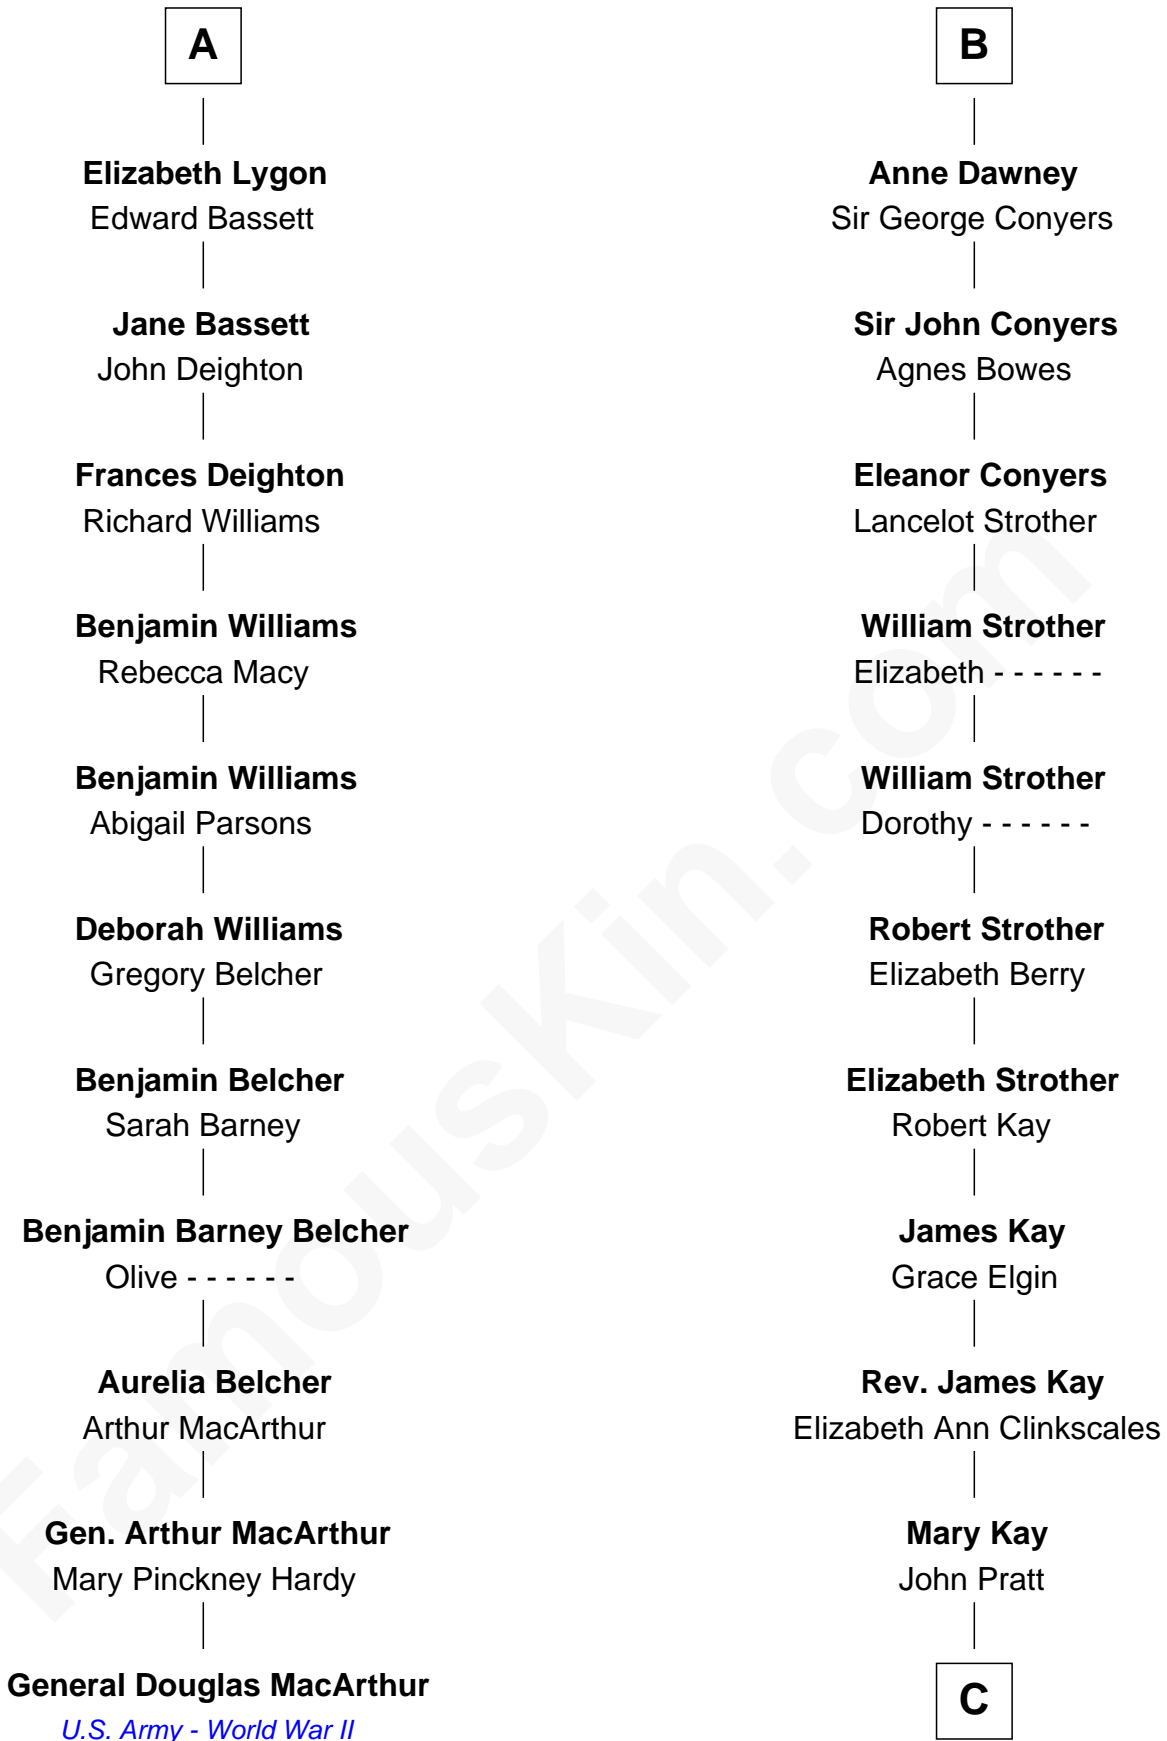

FamousKin.com
Relationship Chart of
General Douglas MacArthur
U.S. Army - World War II

17th cousin 3 times removed of

Jimmy Carter
39th U.S. President

Sir William de Bohun
 Elizabeth de Badlesmere

C

James E. Pratt

Sophonra C. Cowan

Nina Pratt

William Archibald Carter

Earl Carter

Lillian Gordy

Jimmy Carter

39th U.S. President

FamousKin.com