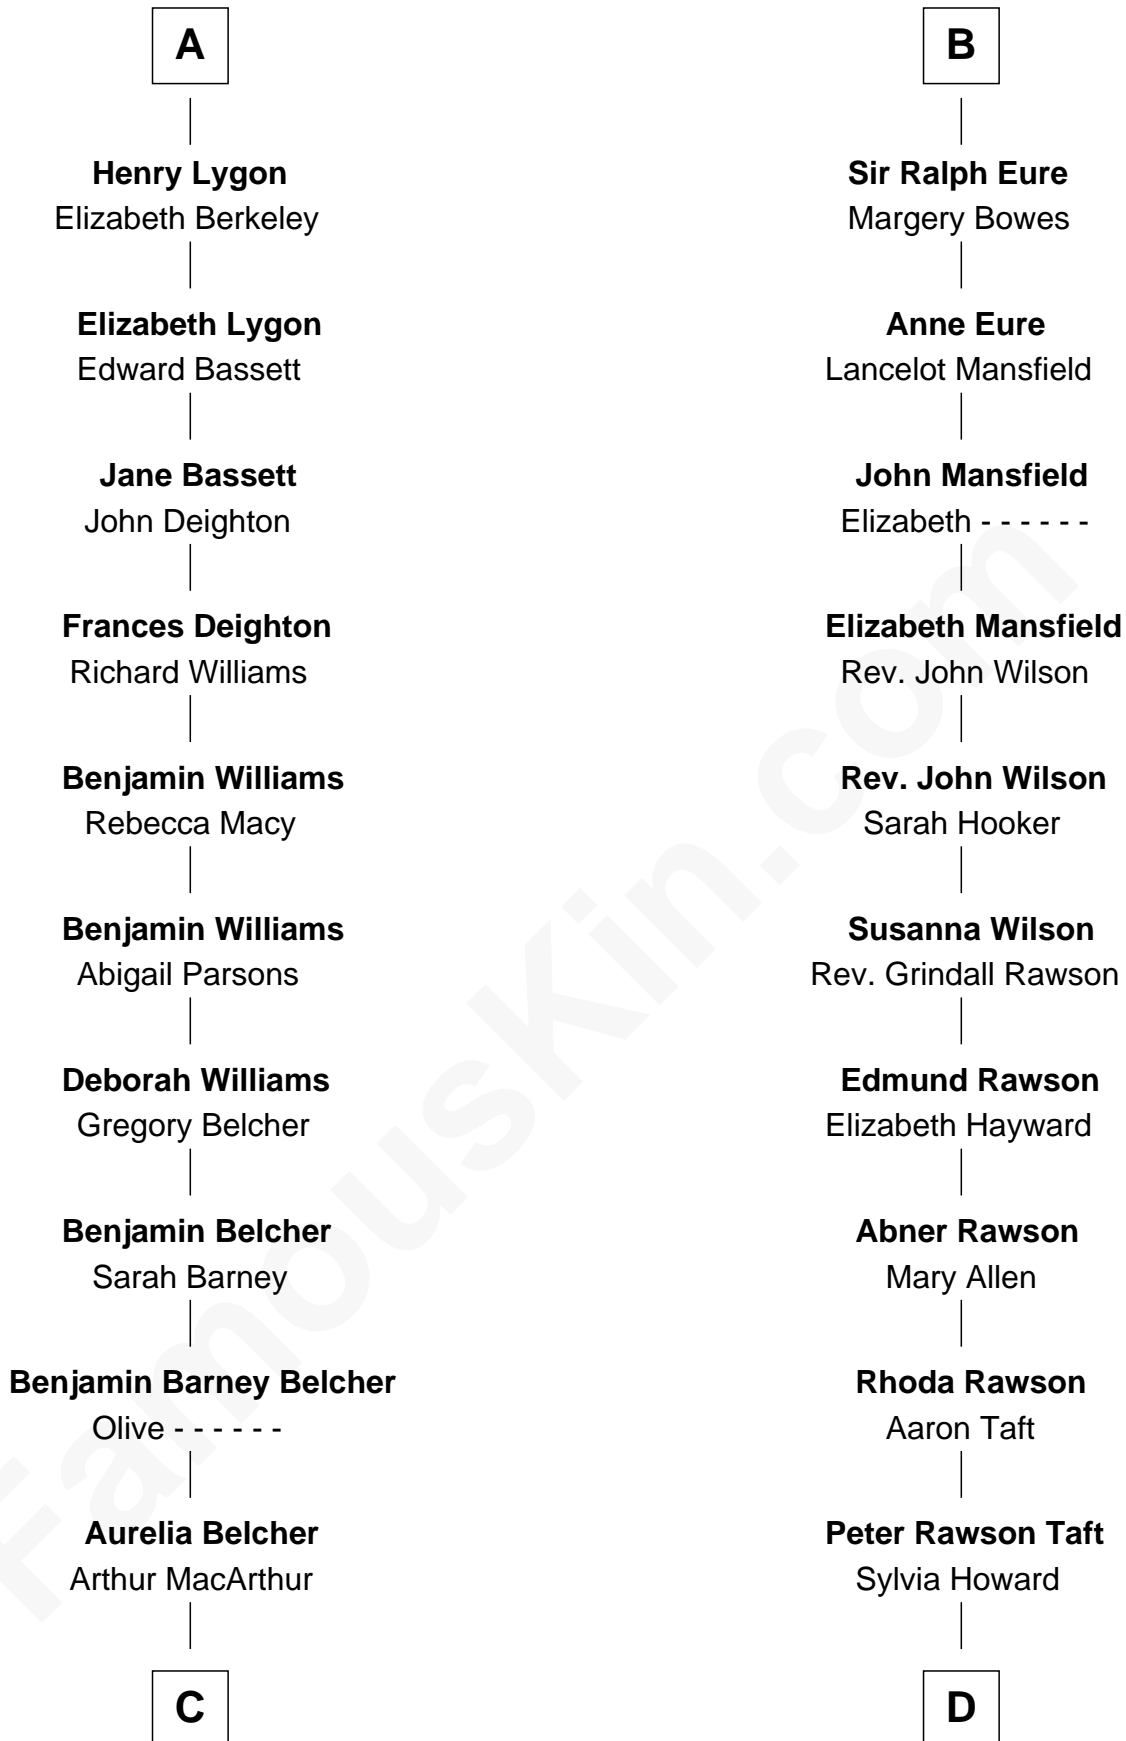

**FamousKin.com**  
**Relationship Chart of**  
**General Douglas MacArthur**

*U.S. Army - World War II*

18th cousin of

**William Howard Taft**

*27th U.S. President*

**Ralph de Stafford**  
 Margaret de Audley

**C**

**Gen. Arthur MacArthur**

Mary Pinckney Hardy

**General Douglas MacArthur**

*U.S. Army - World War II*

**D**

**Alphonso Taft**

Louisa Maria Torrey

**William Howard Taft**

*27th U.S. President*

FamousKin.com