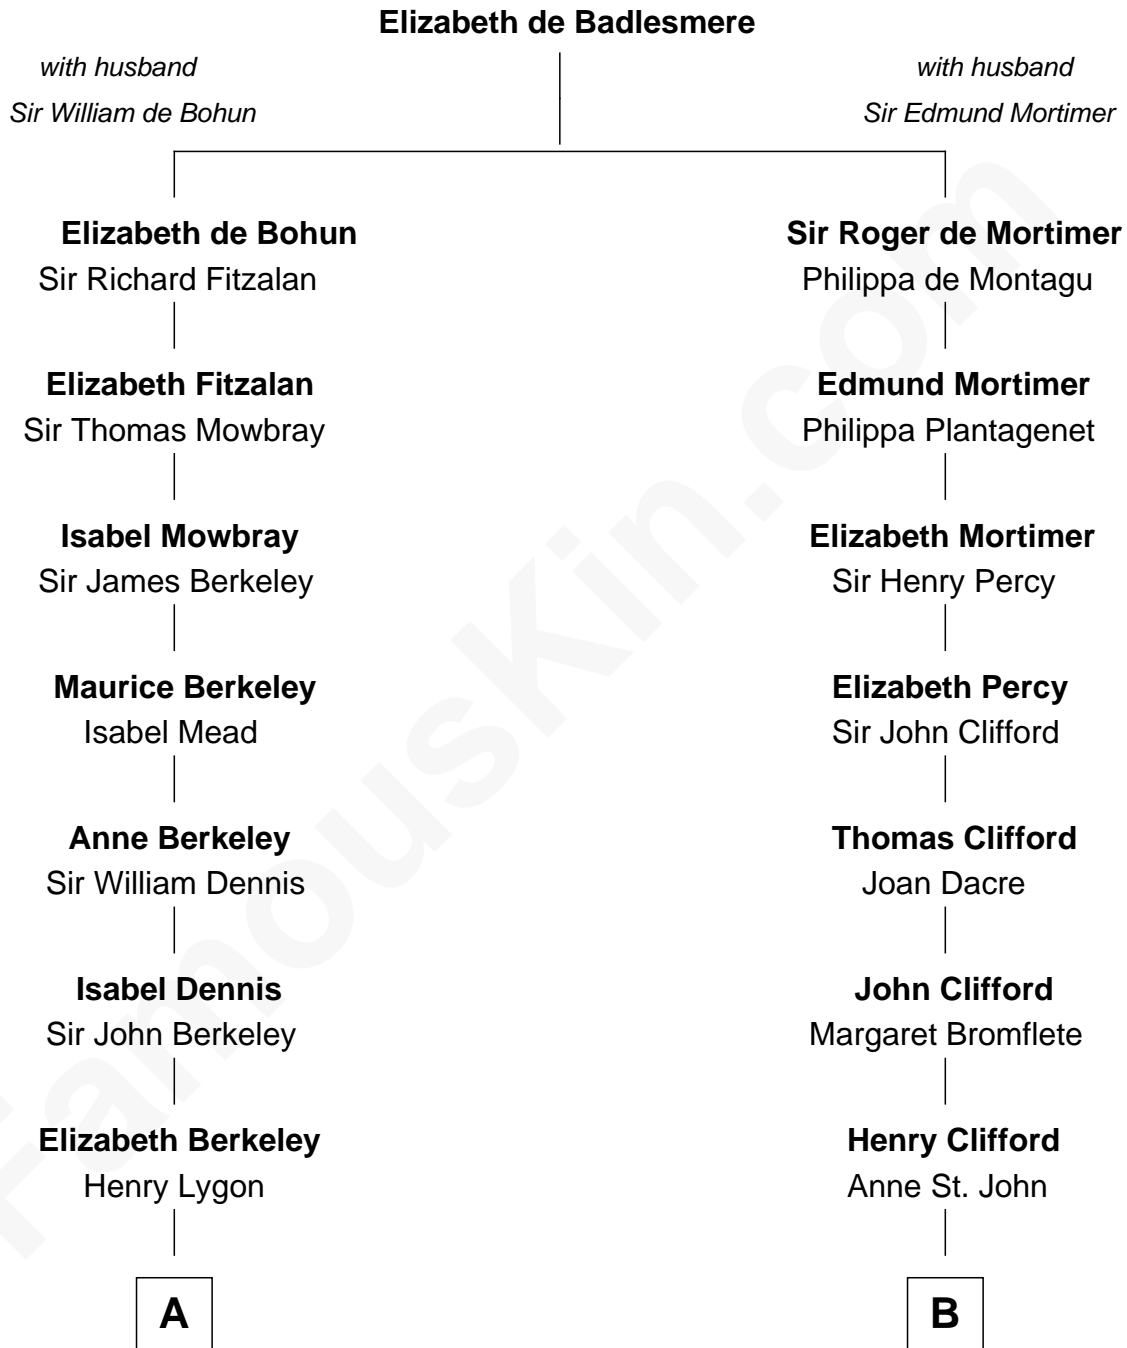

FamousKin.com
Relationship Chart of
General Douglas MacArthur
U.S. Army - World War II

17th cousin 2 times removed of

William Howard Taft
27th U.S. President

C

Peter Rawson Taft

Sylvia Howard

Alphonso Taft

Louisa Maria Torrey

William Howard Taft

27th U.S. President

FamousKin.com