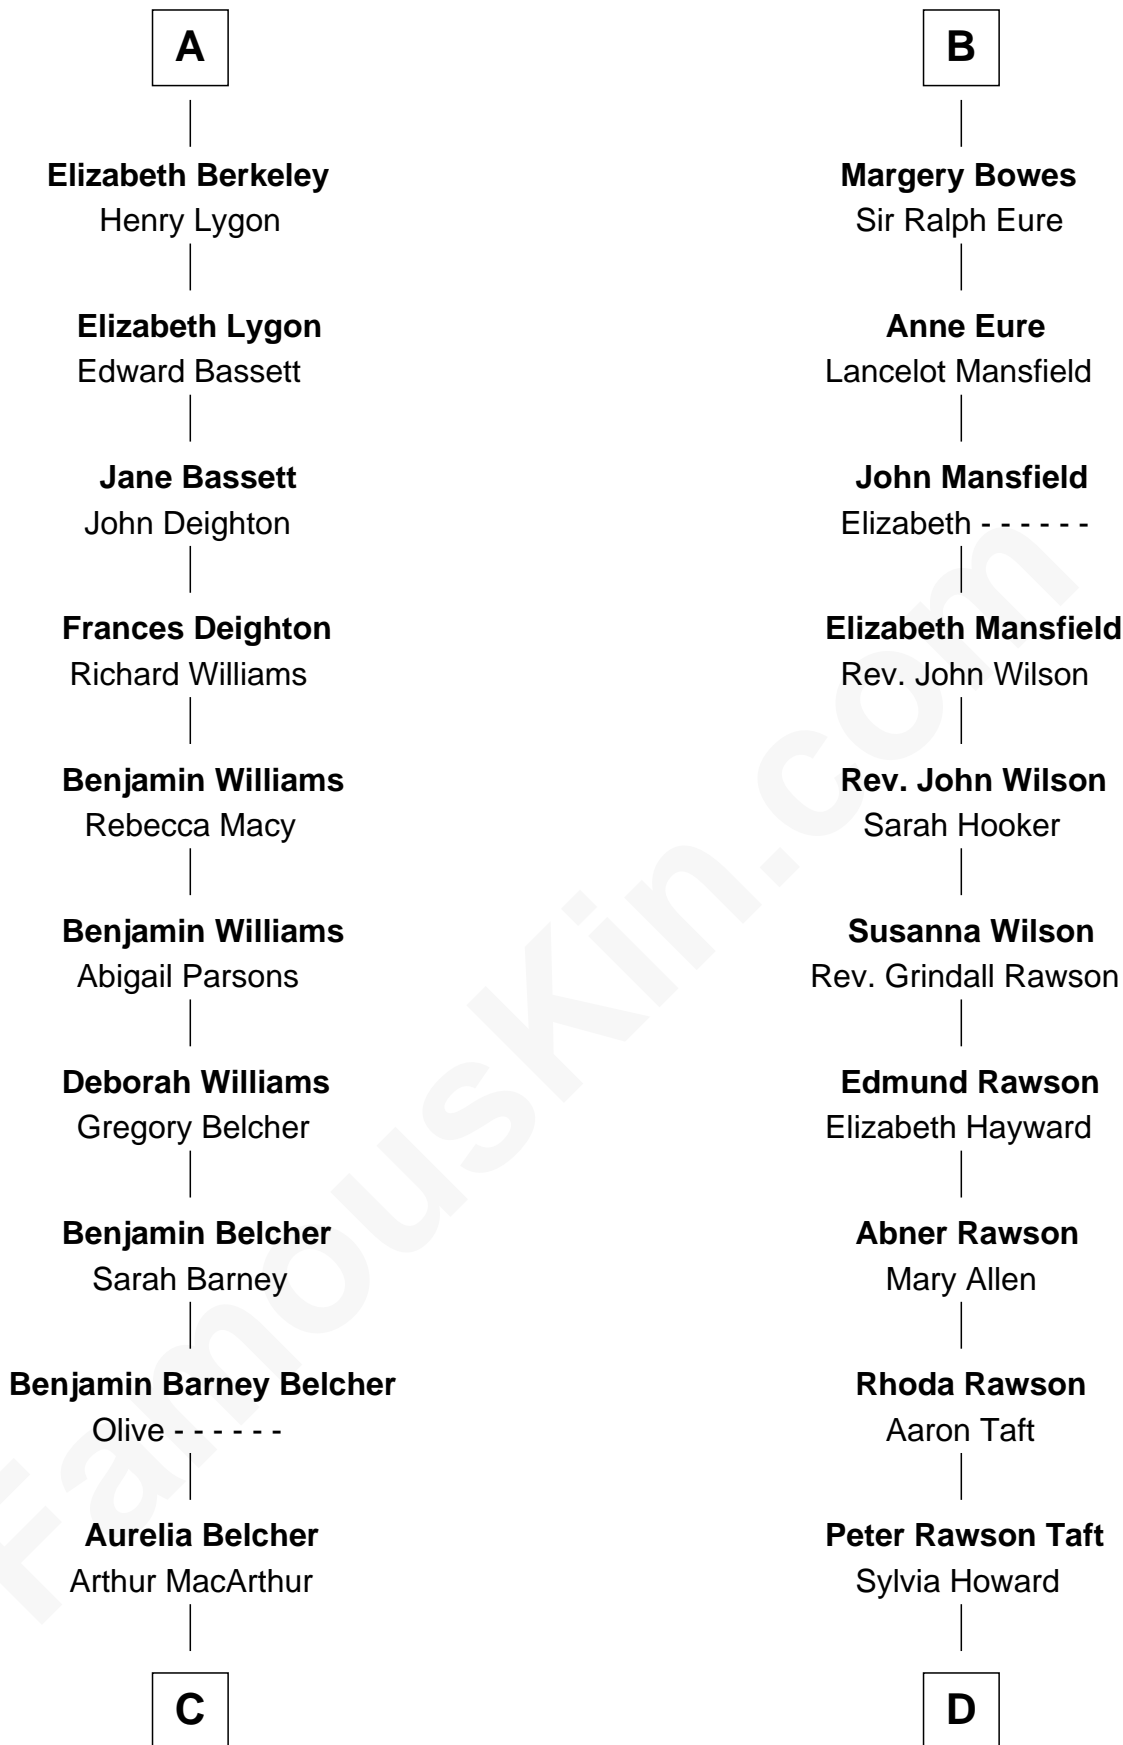

**FamousKin.com**  
**Relationship Chart of**  
**General Douglas MacArthur**

*U.S. Army - World War II*

18th cousin of

**William Howard Taft**

*27th U.S. President*

**Sir Maurice de Berkeley**

Eve la Zouche

Sir Robert de Clifford

**Sir Roger de Clifford**

Maud de Beauchamp

**Katherine de Clifford**

Sir Ralph de Greystoke

**Joan de Greystoke**

Sir William Bowes

**Sir William Bowes**

Maud FitzHugh

**Sir Ralph Bowes**

Margery Conyers

**Sir Ralph Bowes**

Elizabeth Clifford

**B**

**C**

**Gen. Arthur MacArthur**

Mary Pinckney Hardy

**General Douglas MacArthur**

*U.S. Army - World War II*

**D**

**Alphonso Taft**

Louisa Maria Torrey

**William Howard Taft**

*27th U.S. President*