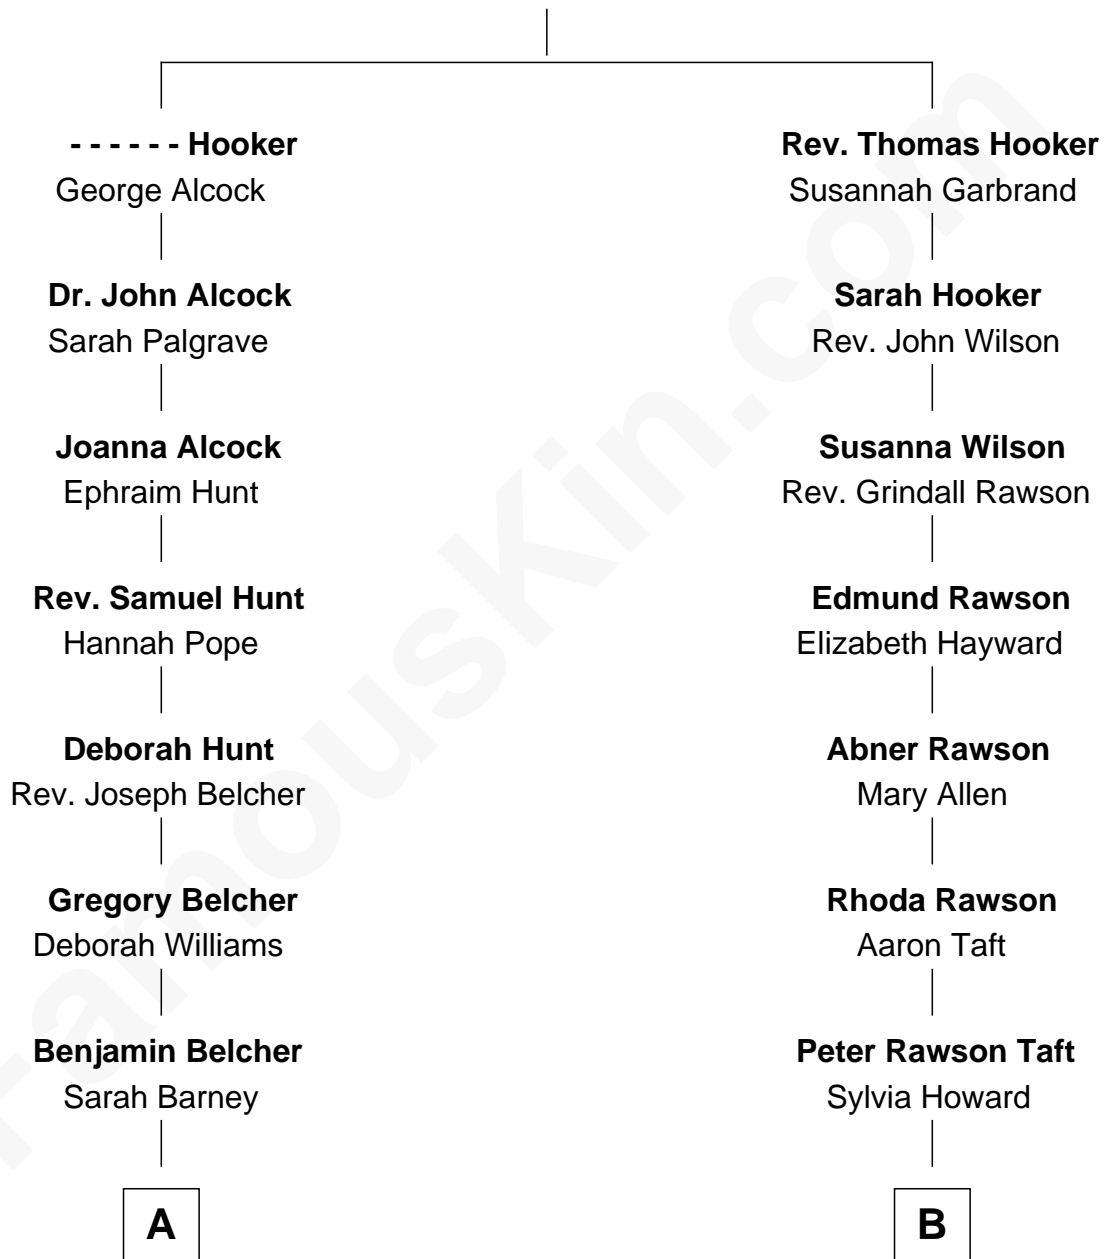

FamousKin.com

Relationship Chart of General Douglas MacArthur

U.S. Army - World War II

8th cousin 2 times removed of

William Howard Taft

27th U.S. President

Thomas Hooker

FamousKin.com