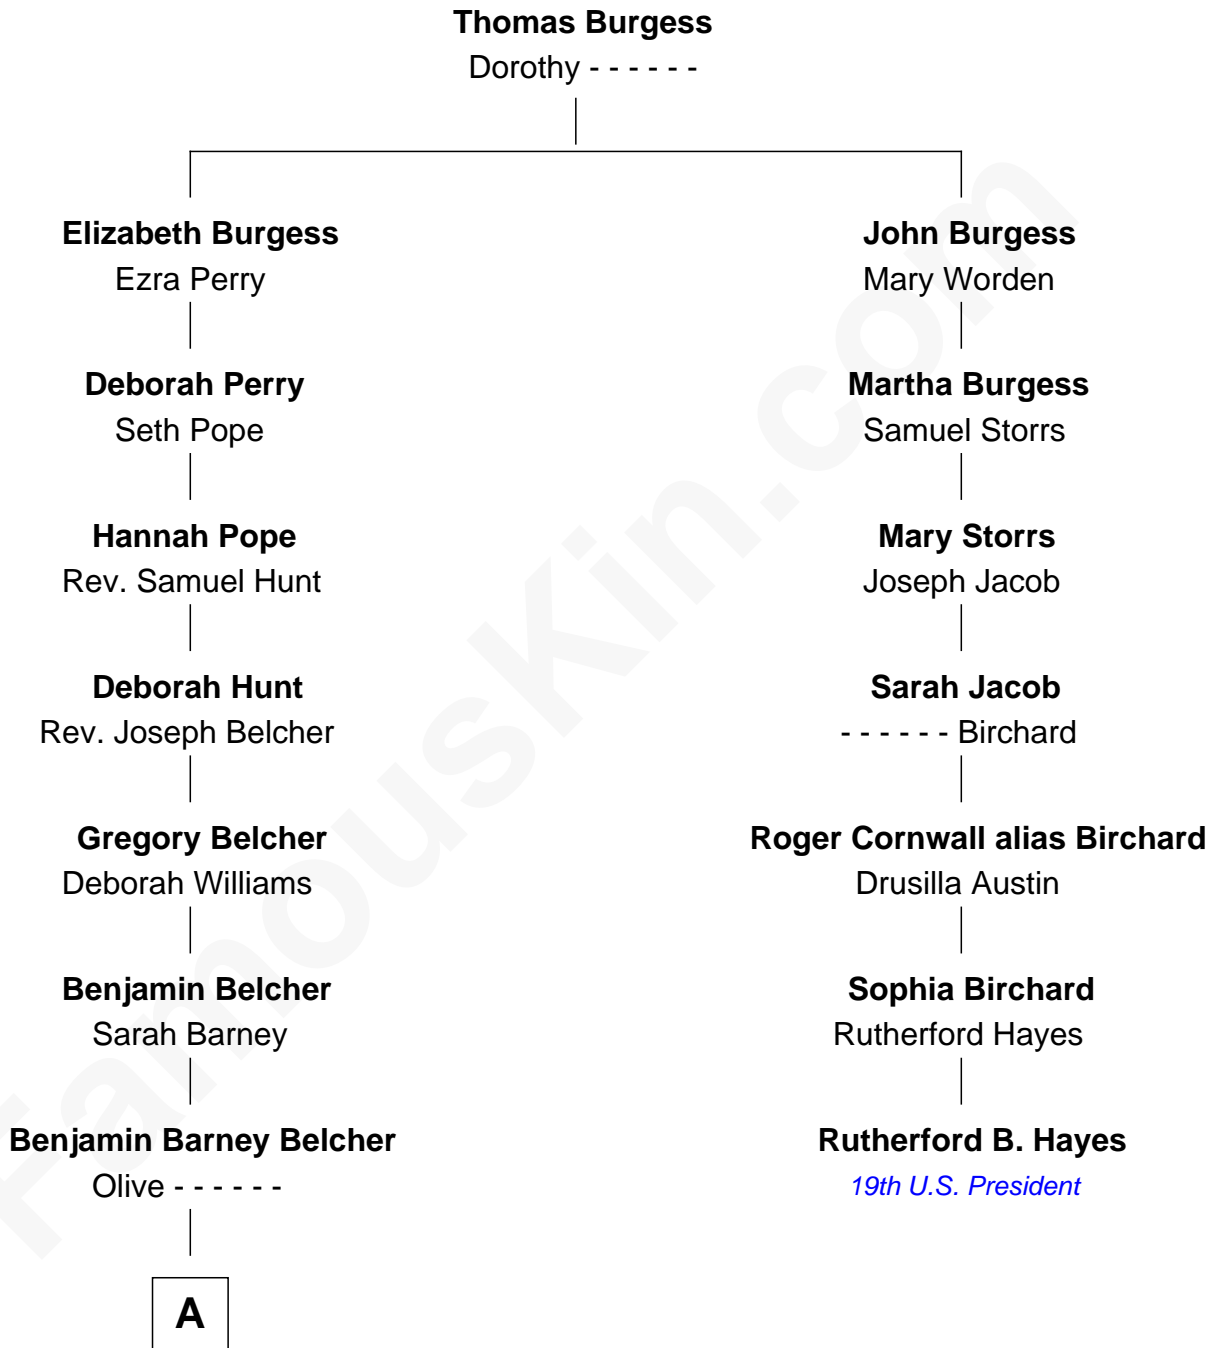

FamousKin.com
Relationship Chart of
General Douglas MacArthur
U.S. Army - World War II

6th cousin 3 times removed of
Rutherford B. Hayes
19th U.S. President

A

—
Aurelia Belcher
Arthur MacArthur

—
Gen. Arthur MacArthur
Mary Pinckney Hardy

—
General Douglas MacArthur
U.S. Army - World War II

FamousKin.com