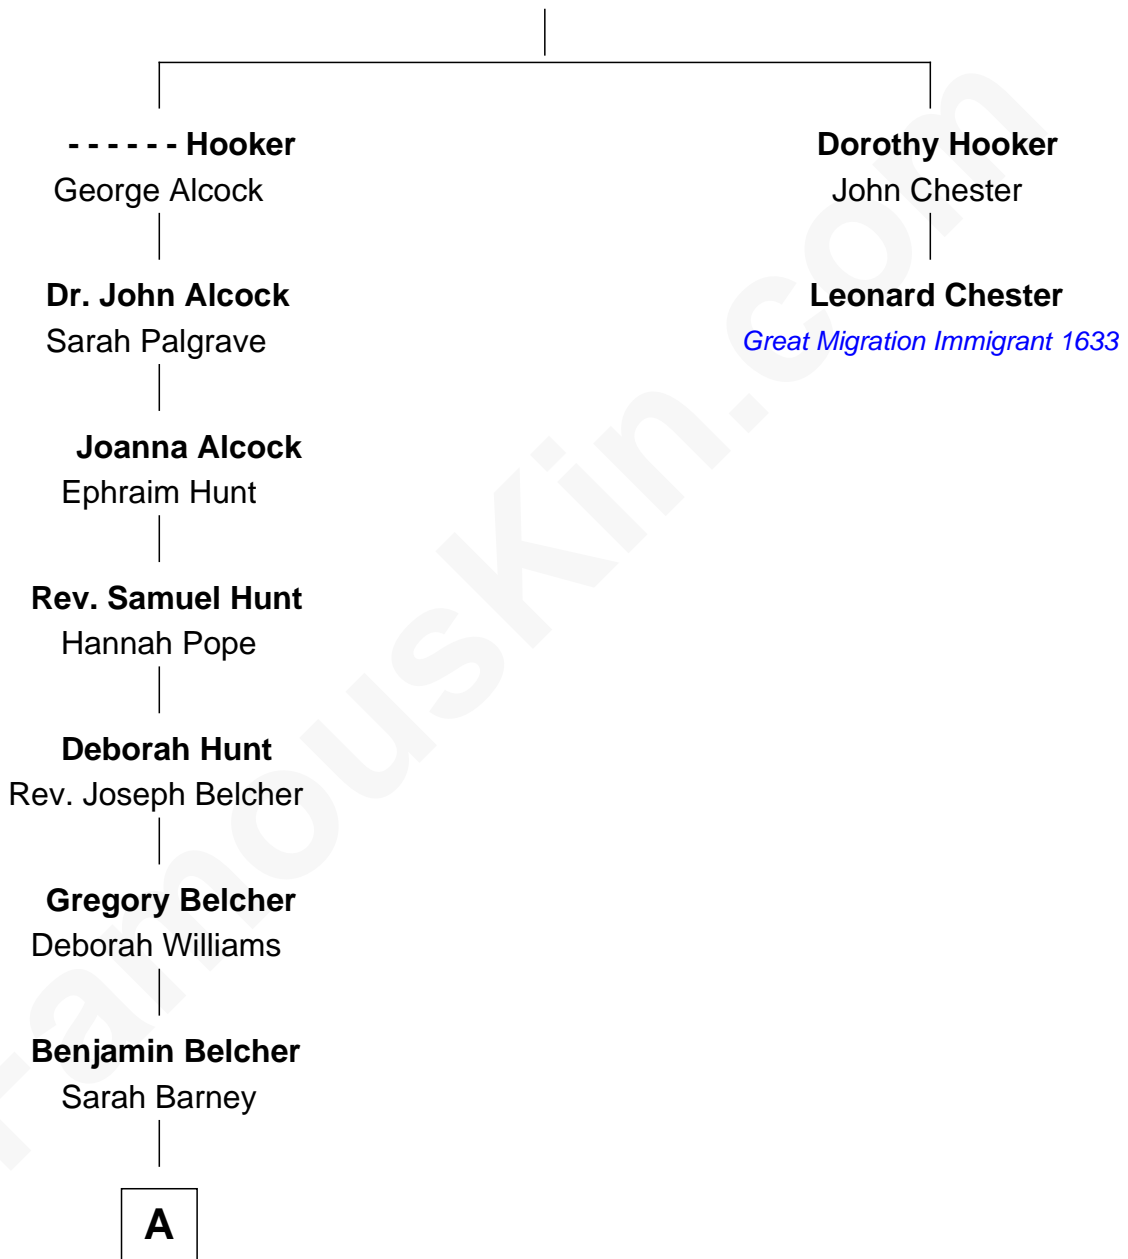

**FamousKin.com**  
**Relationship Chart of**  
**General Douglas MacArthur**

*U.S. Army - World War II*

1st cousin 9 times removed of

**Leonard Chester**

*(c1610 - 1648) Great Migration Immigrant 1633*

**Thomas Hooker**

FamousKin.com