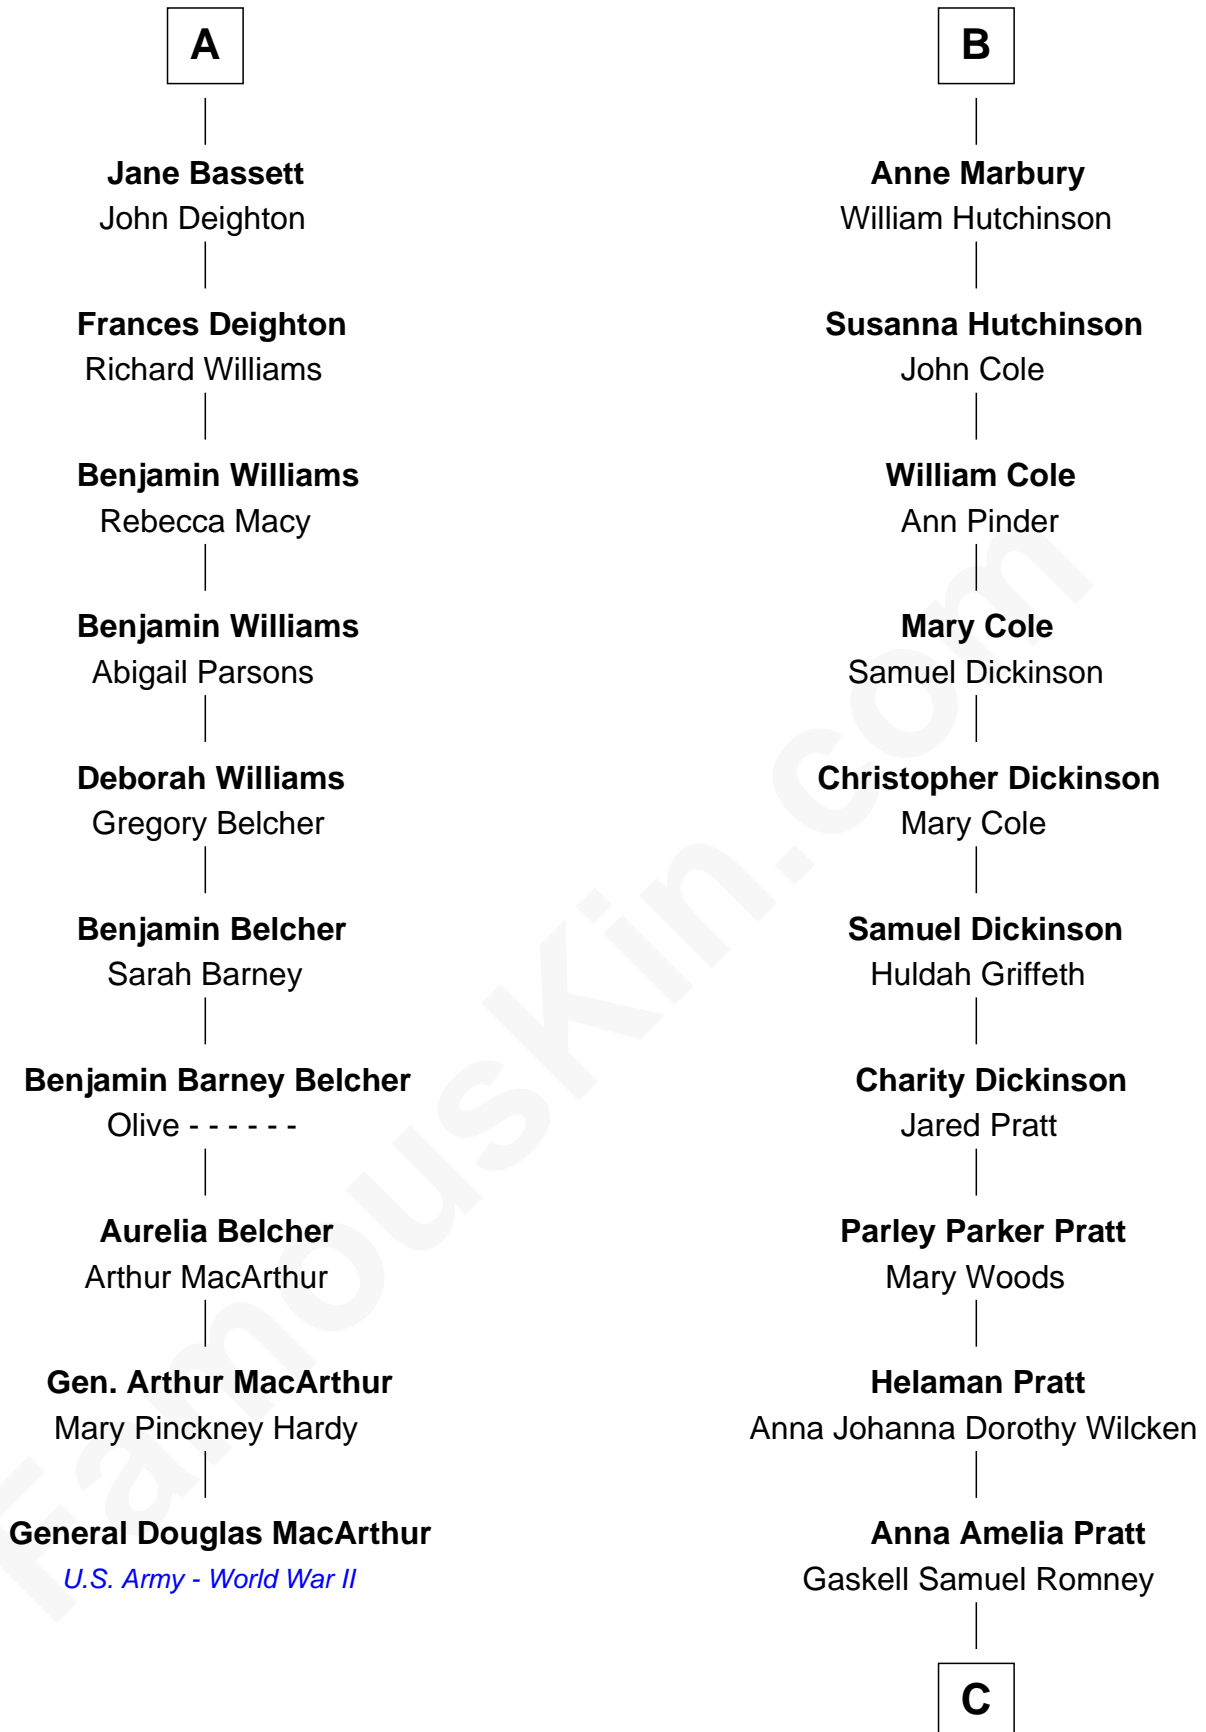

**FamousKin.com**  
**Relationship Chart of**  
**General Douglas MacArthur**

*U.S. Army - World War II*

**16th cousin 2 times removed of**

**Mitt Romney**

*70th Governor of Massachusetts*

C

George Wilcken Romney

Lenore Emily LaFount

Mitt Romney

*70th Governor of Massachusetts*

FamousKin.com