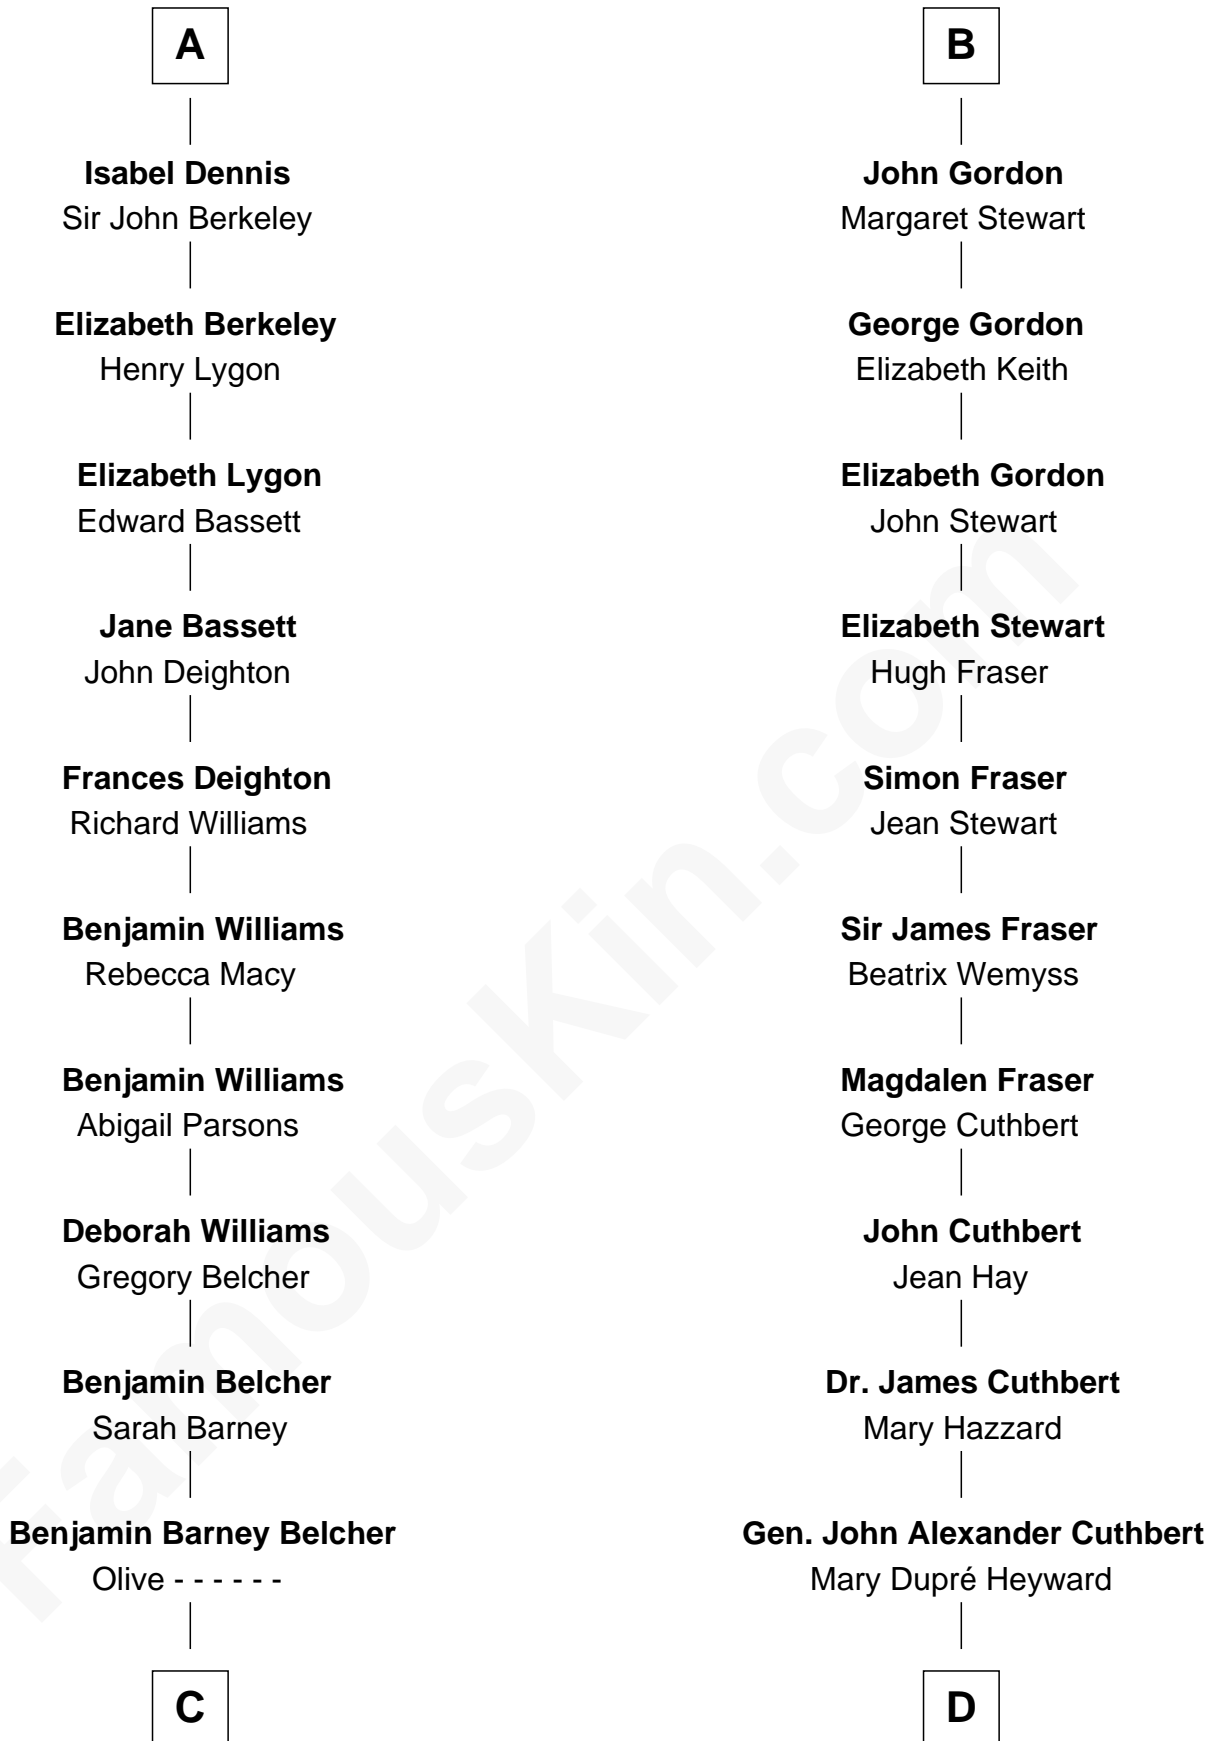

## Relationship Chart of General Douglas MacArthur

*U.S. Army - World War II*

19th cousin 2 times removed of

**DuBose Heyward**

*Author of Porgy (Porgy & Bess)*

**C**

**Aurelia Belcher**  
Arthur MacArthur

**Gen. Arthur MacArthur**  
Mary Pinckney Hardy

**General Douglas MacArthur**  
*U.S. Army - World War II*

**D**

**Ann Eliza Cuthbert**  
Thomas Heyward

**Thomas Savage Heyward**  
Georgianna Hasell

**Thomas Savage Heyward**  
Louisa Watkins

**Edwin Watkins Heyward**  
Jane Screven DuBose