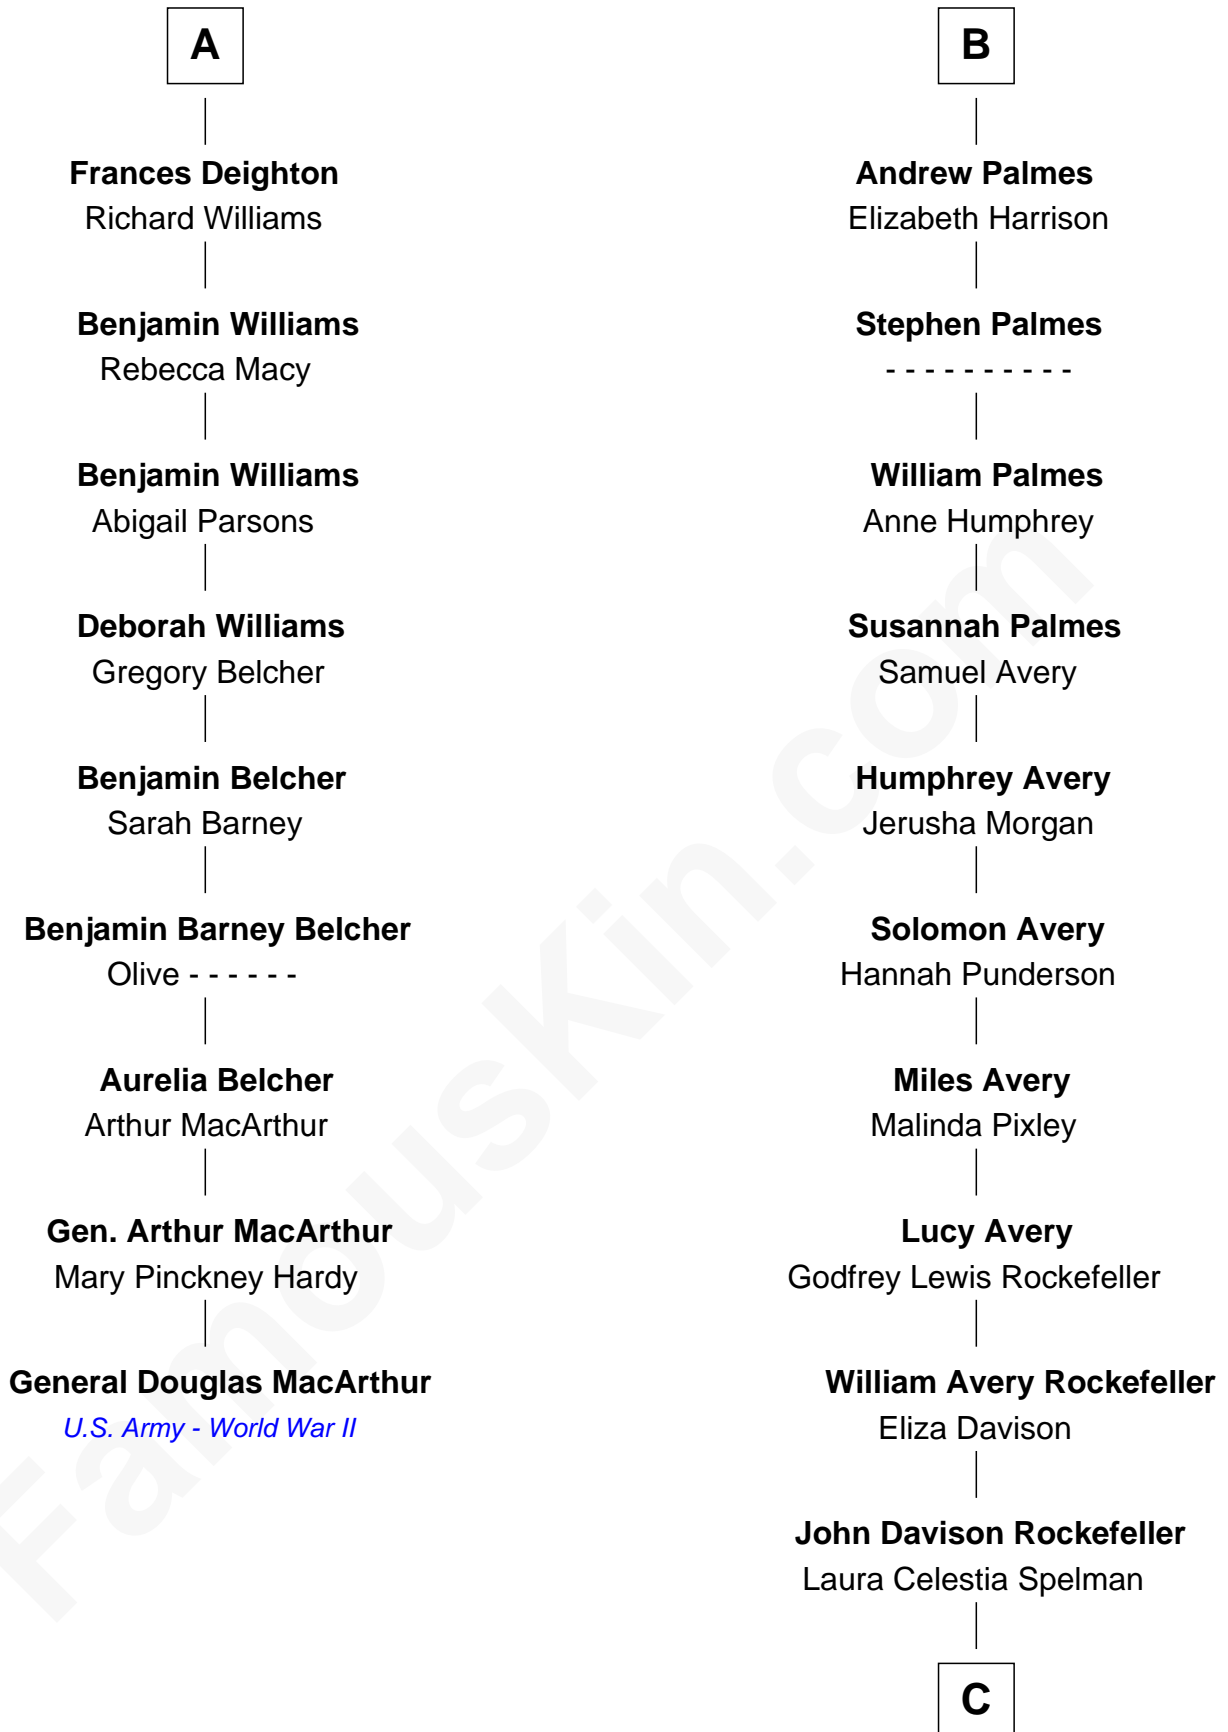

**FamousKin.com**  
**Relationship Chart of**  
**General Douglas MacArthur**

*U.S. Army - World War II*

15th cousin 3 times removed of

**Nelson Rockefeller**

*41st U.S. Vice-President*

**Sir Edmund Ferrers**

Ellen Roche

C

**John Davison Rockefeller**

Abby Greene Aldrich

**Nelson Rockefeller**

*41st U.S. Vice-President*

FamousKin.com