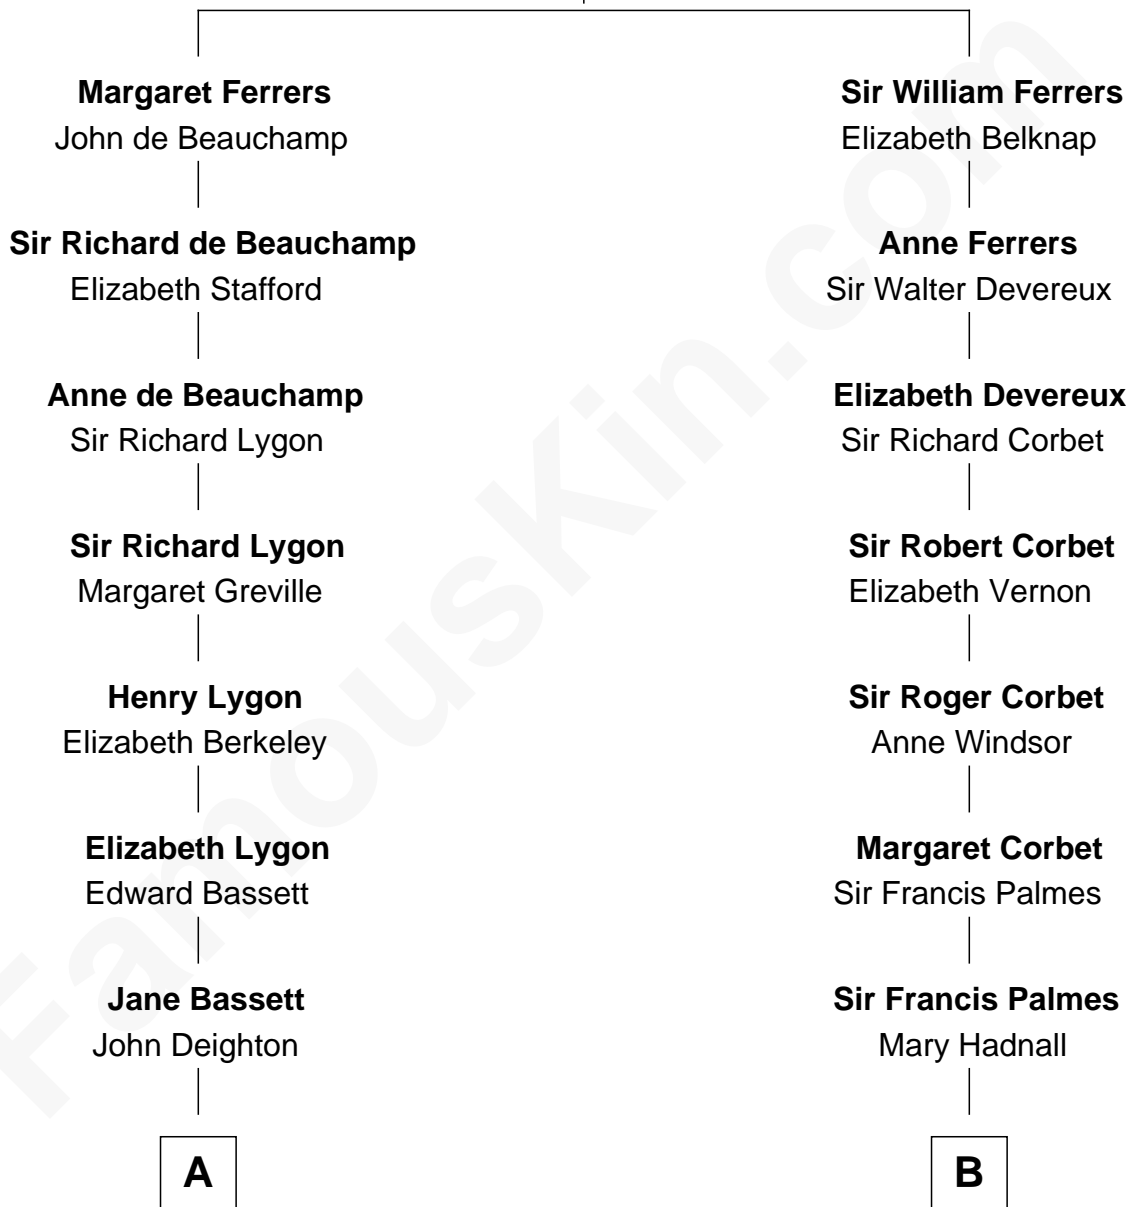

**FamousKin.com**  
**Relationship Chart of**  
**General Douglas MacArthur**

*U.S. Army - World War II*

15th cousin 3 times removed of

**Nelson Rockefeller**

*41st U.S. Vice-President*

**Sir Edmund Ferrers**

Ellen Roche

C

**John Davison Rockefeller**

Abby Greene Aldrich

**Nelson Rockefeller**

*41st U.S. Vice-President*

FamousKin.com