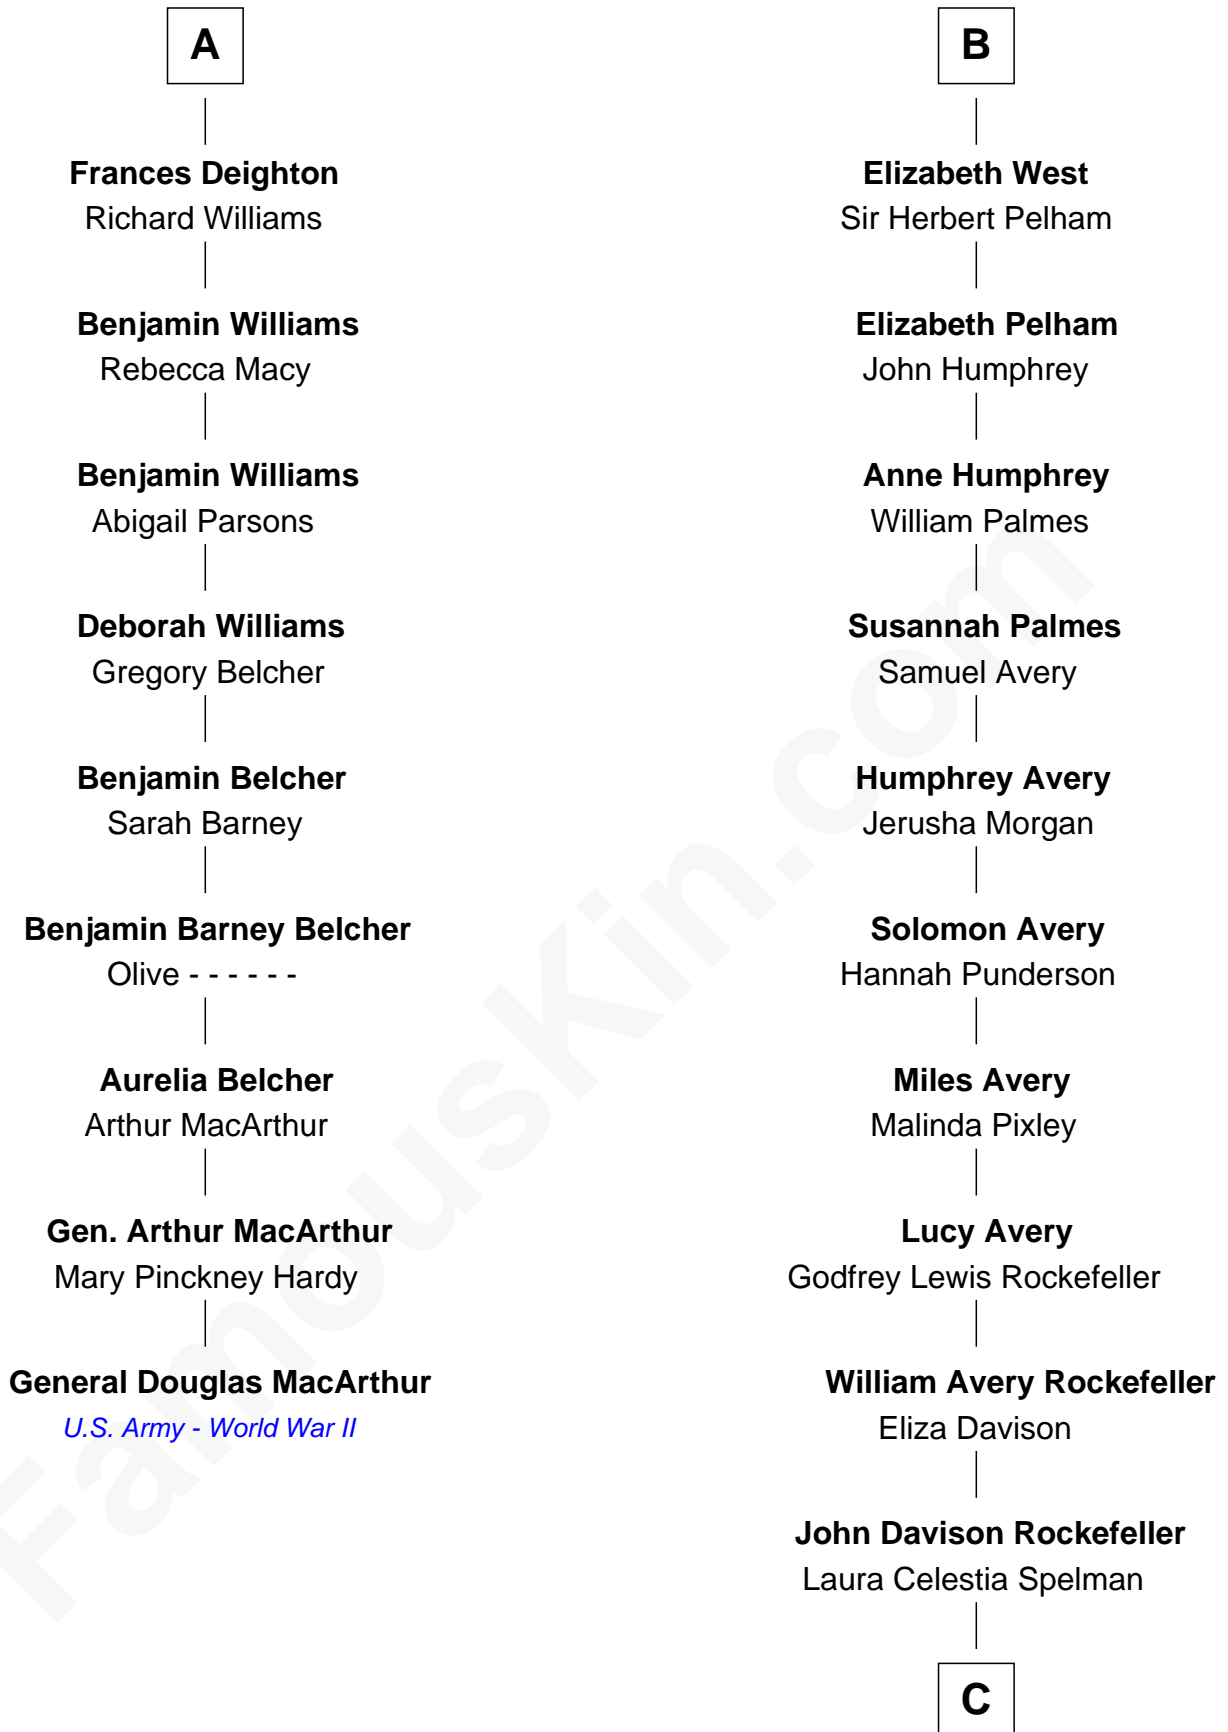

FamousKin.com

Relationship Chart of General Douglas MacArthur

U.S. Army - World War II

15th cousin 3 times removed of

Nelson Rockefeller

41st U.S. Vice-President

Sir Thomas Mowbray

Elizabeth Fitzalan

Isabel Mowbray
Sir James Berkeley

Maurice Berkeley
Isabel Mead

Anne Berkeley
Sir William Dennis

Isabel Dennis
Sir John Berkeley

Elizabeth Berkeley
Henry Lygon

Elizabeth Lygon
Edward Bassett

Jane Bassett
John Deighton

A

Margaret Mowbray
Sir Robert Howard

Sir John Howard
Katherine Moleyns

Sir Thomas Howard
Elizabeth Tilney

Elizabeth Howard
Thomas Boleyn

Mary Boleyn
Sir William Carey

Catherine Carey
Sir Francis Knollys

Anne Knollys
Sir Thomas West

B

C

John Davison Rockefeller

Abby Greene Aldrich

Nelson Rockefeller

41st U.S. Vice-President

FamousKin.com