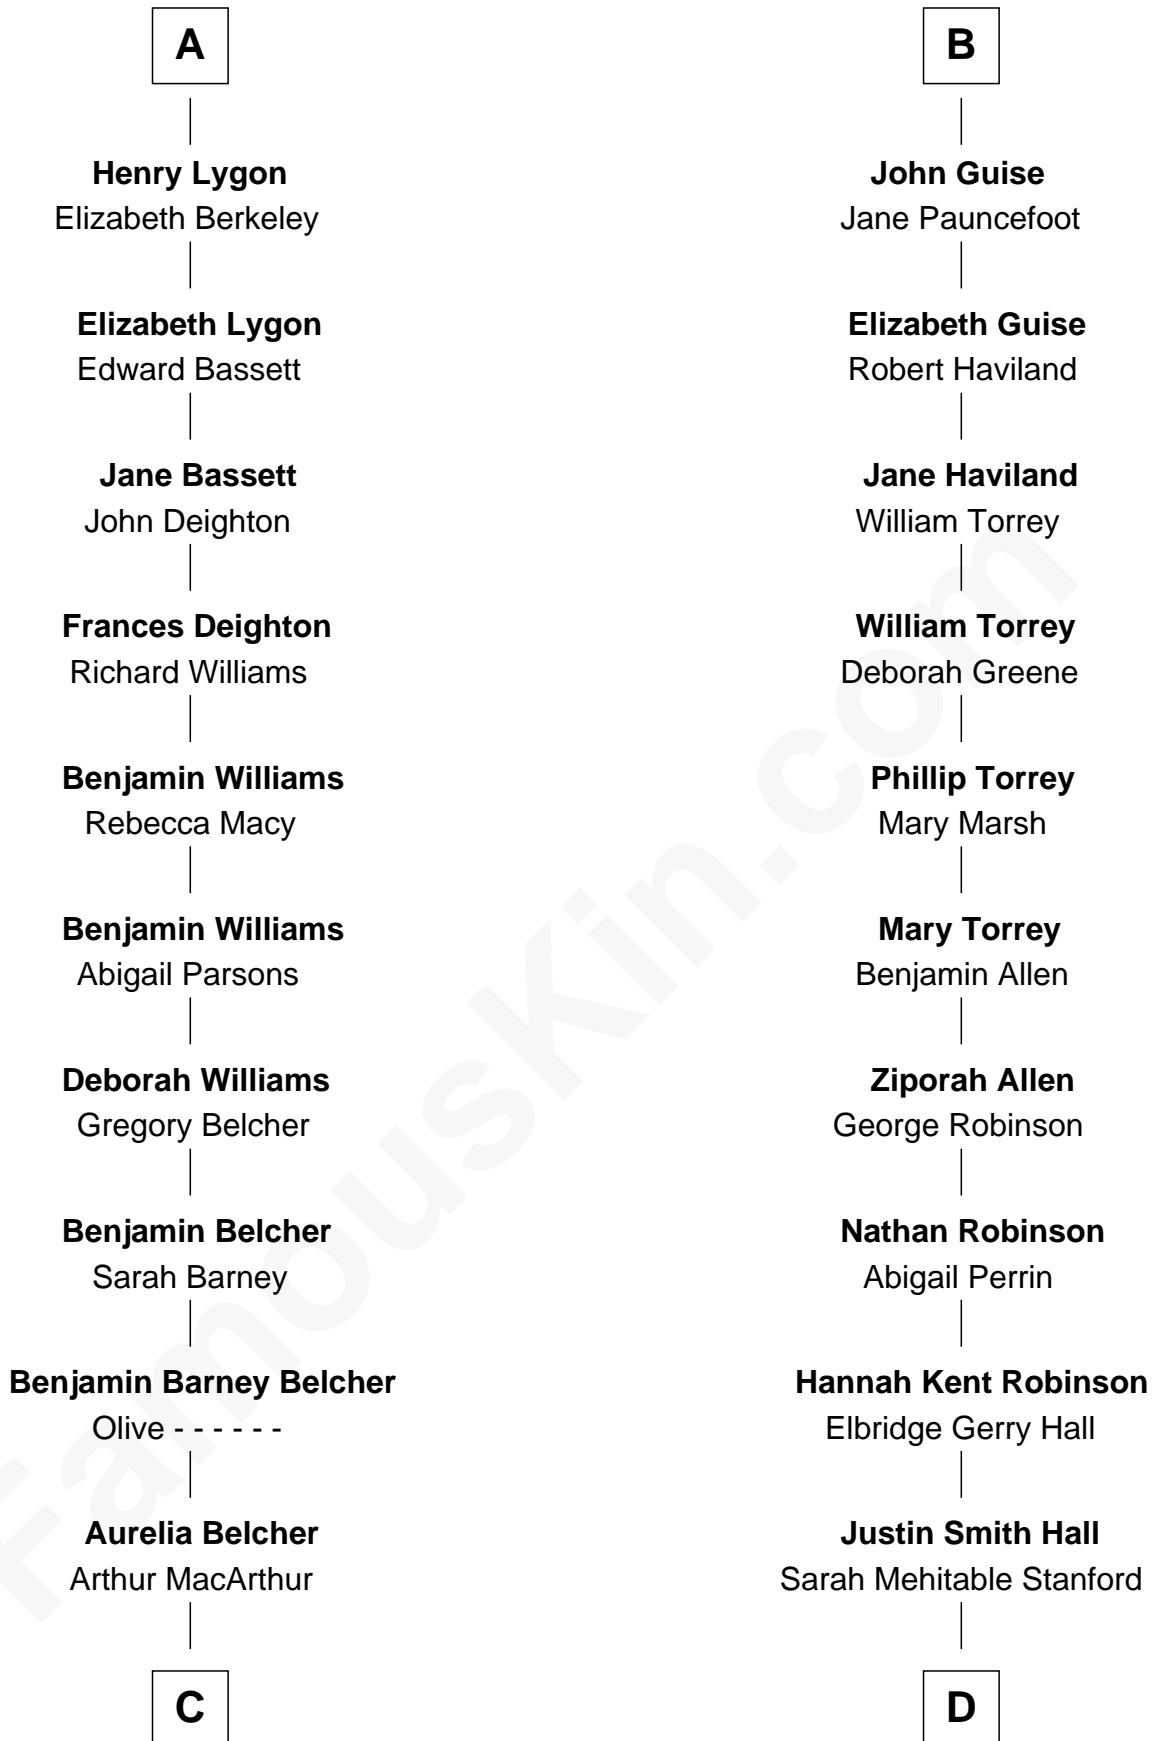

FamousKin.com
Relationship Chart of
General Douglas MacArthur
U.S. Army - World War II

18th cousin 1 time removed of

Raquel Welch
Movie Actress

Margaret de Audley
 Ralph de Stafford

C

Gen. Arthur MacArthur

Mary Pinckney Hardy

General Douglas MacArthur

U.S. Army - World War II

D

Emery Stanford Hall

Clara Louise Adams

Josephine Sarah Hall

Armando Carlos Tejada