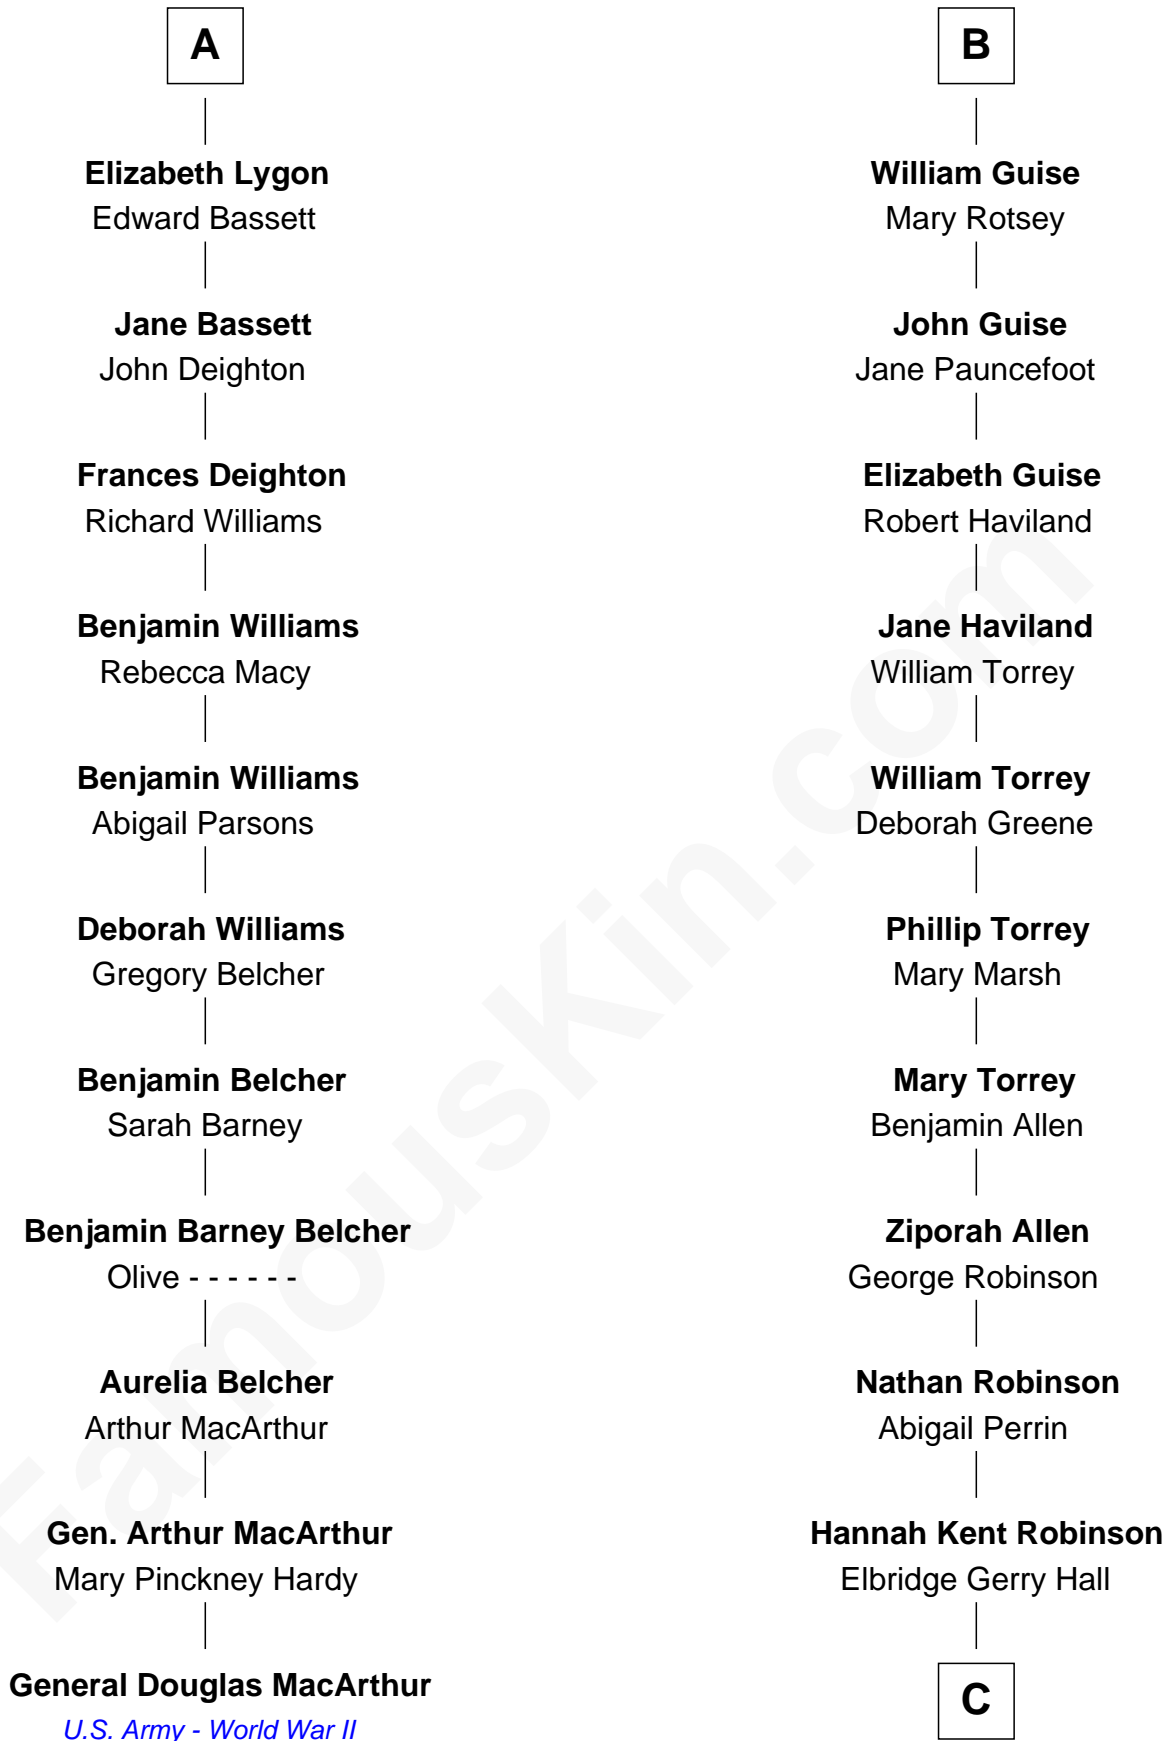

FamousKin.com
Relationship Chart of
General Douglas MacArthur
U.S. Army - World War II

17th cousin 3 times removed of

Raquel Welch
Movie Actress

C

Justin Smith Hall
Sarah Mehitable Stanford

Emery Stanford Hall
Clara Louise Adams

Josephine Sarah Hall
Armando Carlos Tejada

Raquel Welch
aka Raquel Welch

FamousKin.com