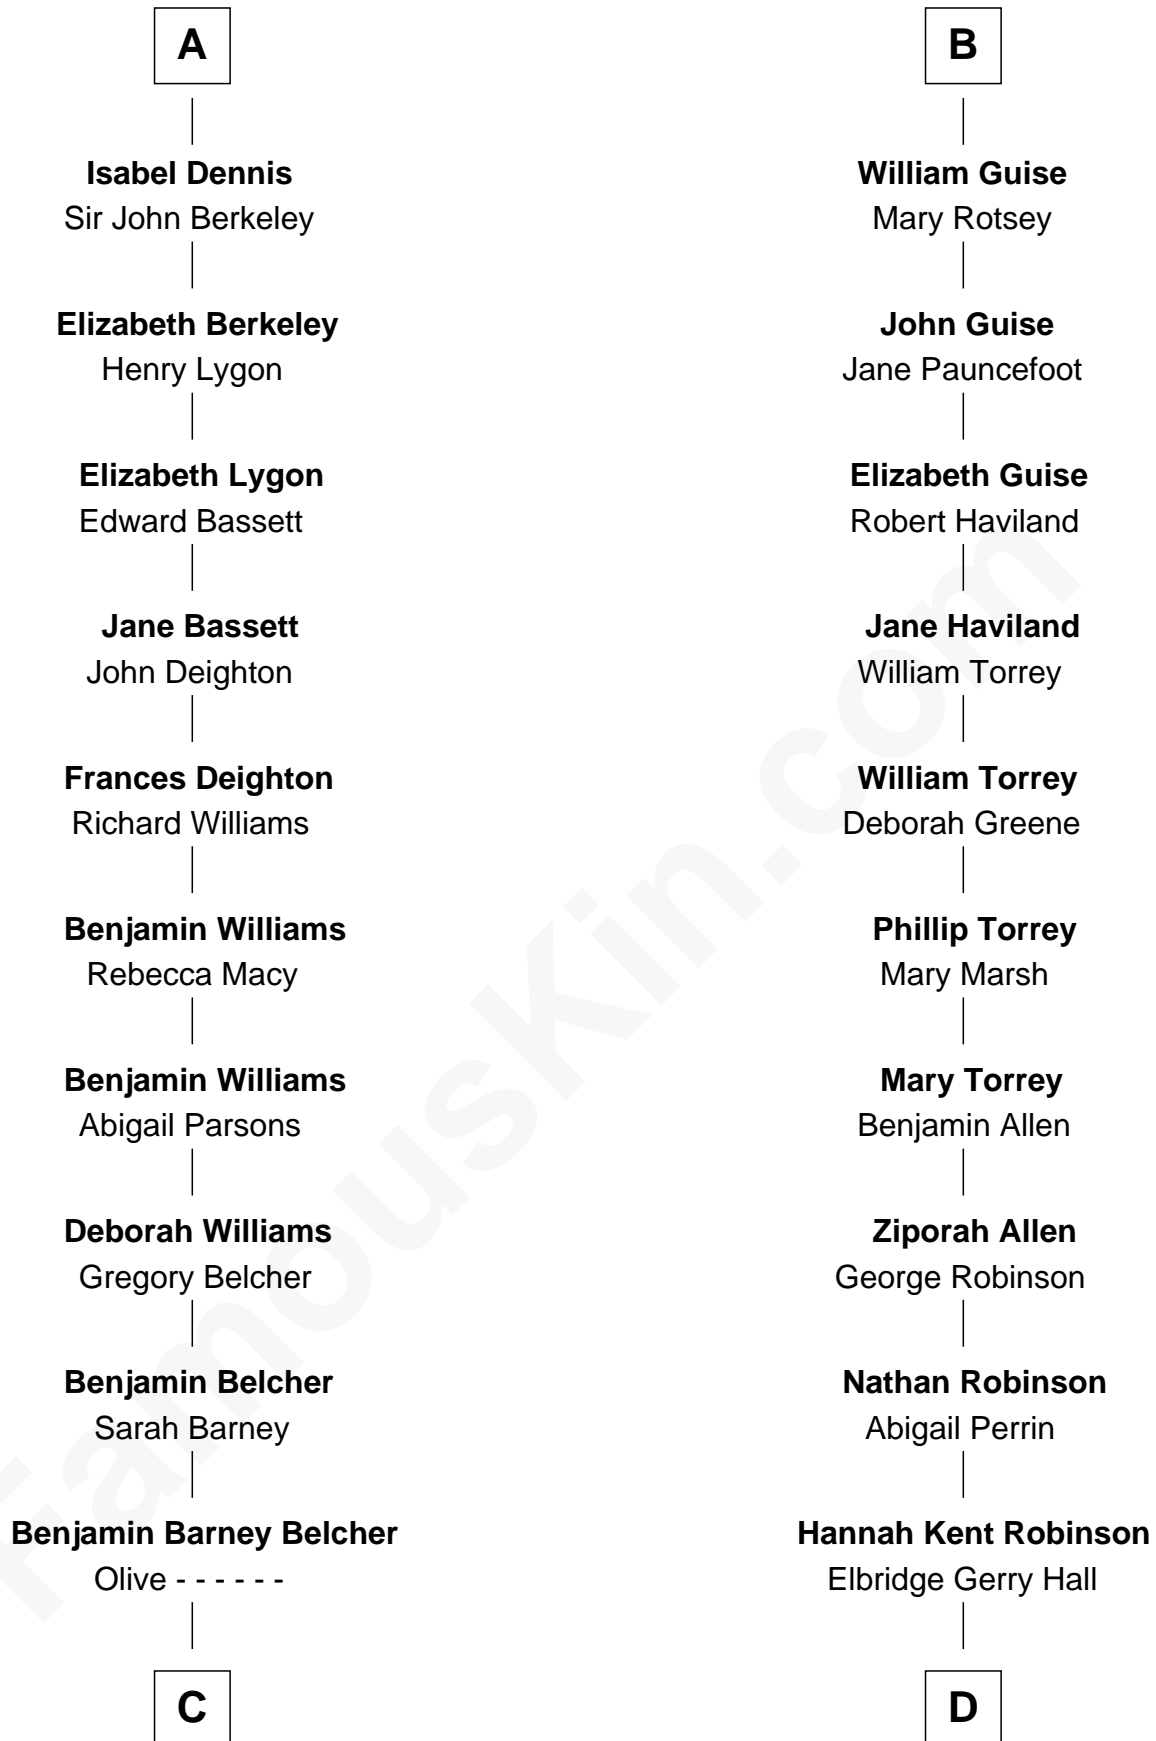

FamousKin.com

Relationship Chart of General Douglas MacArthur

U.S. Army - World War II

19th cousin 1 time removed of

Raquel Welch

Movie Actress

C

Aurelia Belcher
Arthur MacArthur

Gen. Arthur MacArthur
Mary Pinckney Hardy

General Douglas MacArthur
U.S. Army - World War II

D

Justin Smith Hall
Sarah Mehitable Stanford

Emery Stanford Hall
Clara Louise Adams

Josephine Sarah Hall
Armando Carlos Tejada