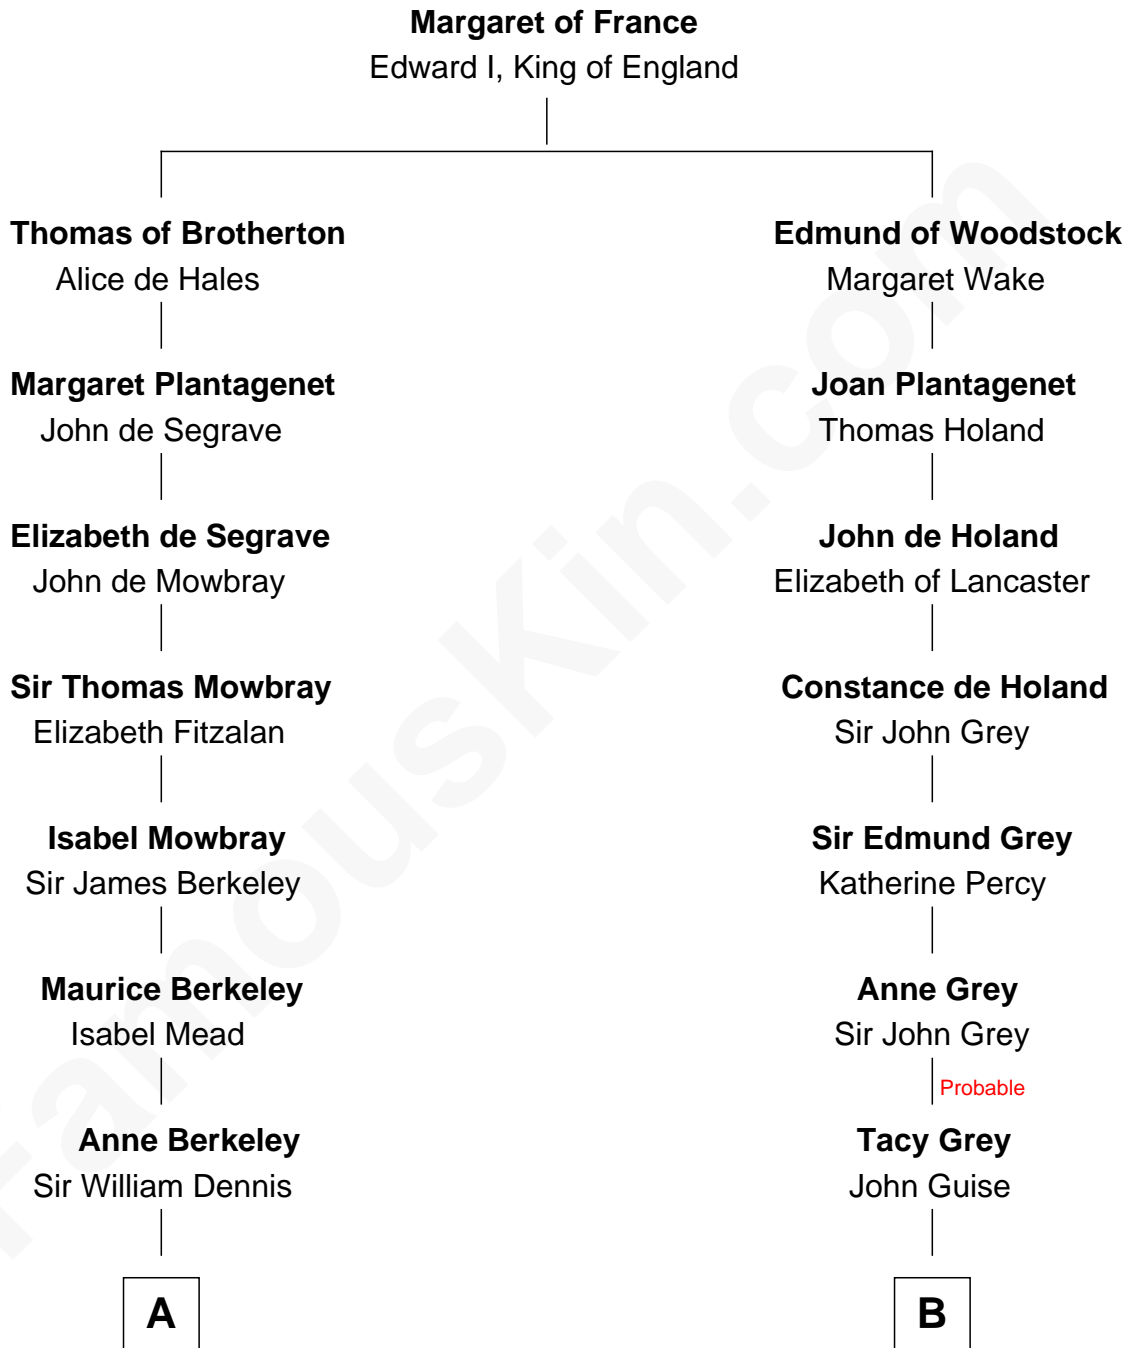

FamousKin.com

Relationship Chart of General Douglas MacArthur

U.S. Army - World War II

19th cousin 1 time removed of

Raquel Welch

Movie Actress

C

Aurelia Belcher
Arthur MacArthur

Gen. Arthur MacArthur
Mary Pinckney Hardy

General Douglas MacArthur
U.S. Army - World War II

D

Justin Smith Hall
Sarah Mehitable Stanford

Emery Stanford Hall
Clara Louise Adams

Josephine Sarah Hall
Armando Carlos Tejada