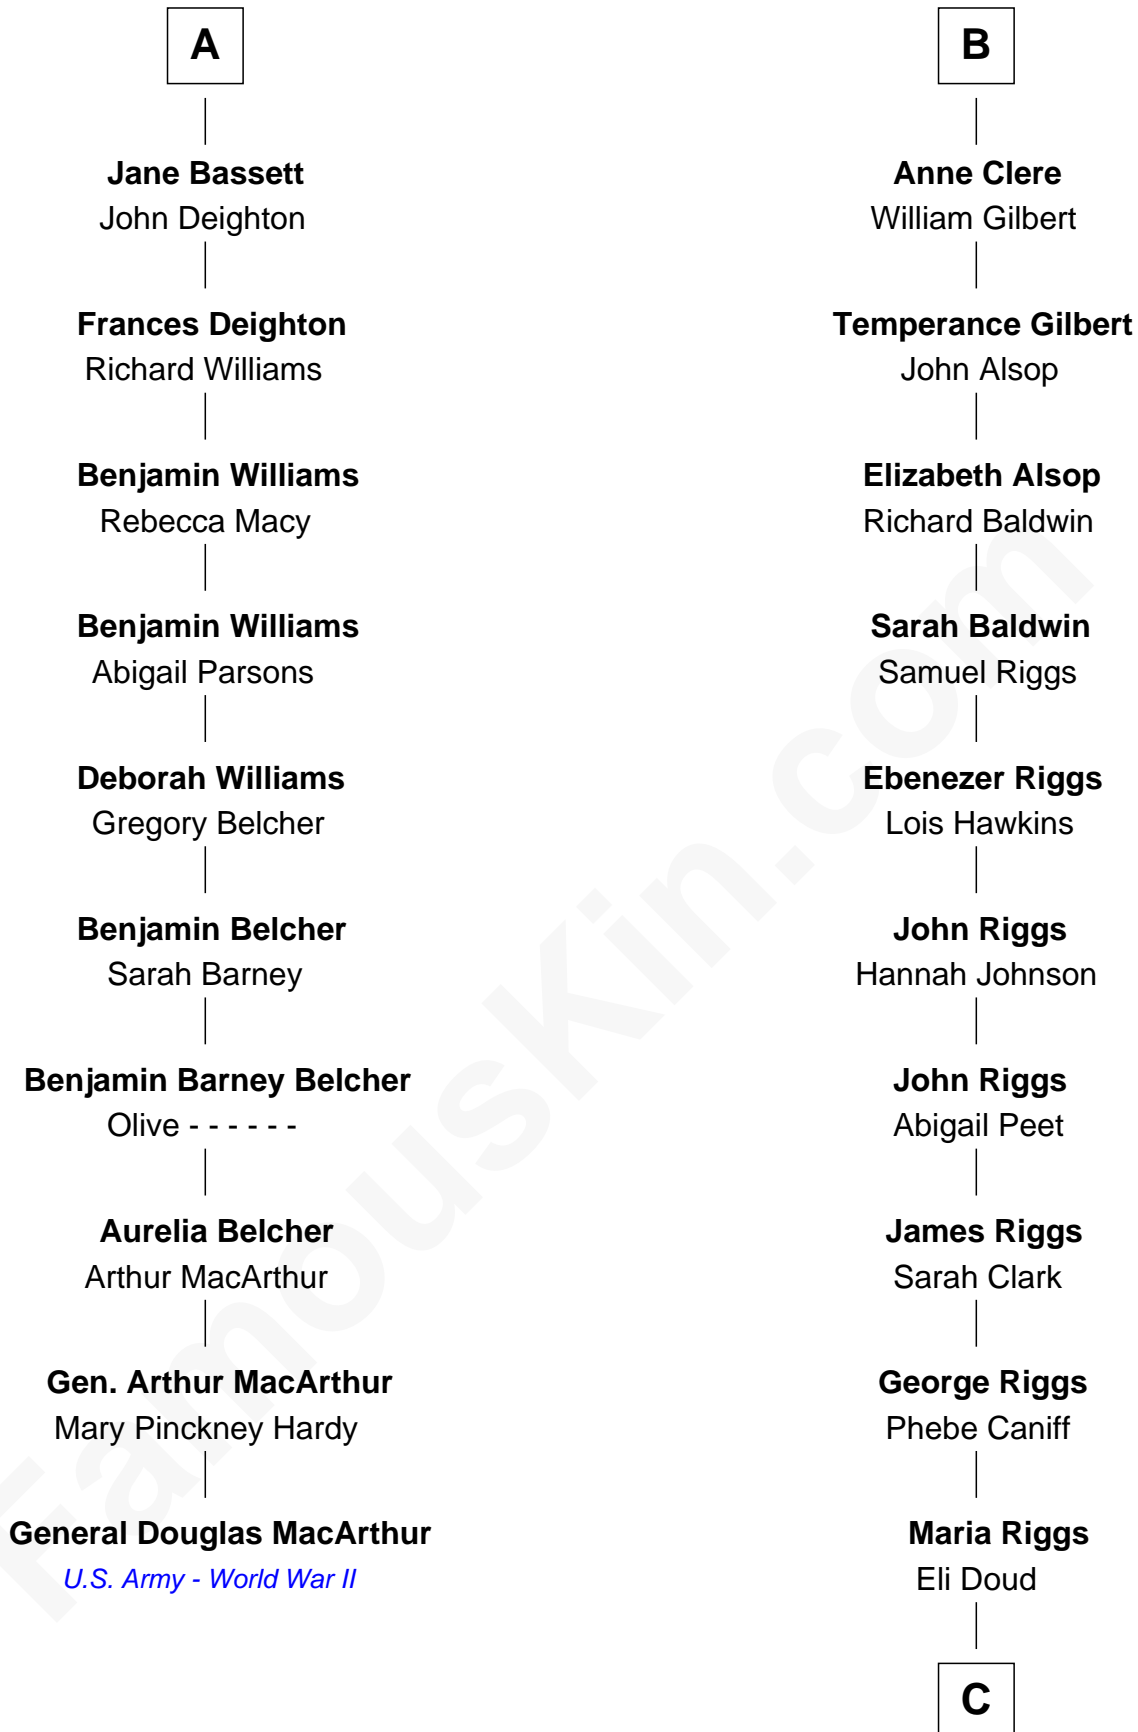

**FamousKin.com**  
**Relationship Chart of**  
**General Douglas MacArthur**  
*U.S. Army - World War II*

16th cousin 3 times removed of

**Mamie (Doud) Eisenhower**  
*First Lady of President Dwight Eisenhower*

**Sir Richard Fitzalan**  
 Elizabeth de Bohun

**Elizabeth Fitzalan**  
 Sir Thomas Mowbray

**Isabel Mowbray**  
 Sir James Berkeley

**Maurice Berkeley**  
 Isabel Mead

**Anne Berkeley**  
 Sir William Dennis

**Isabel Dennis**  
 Sir John Berkeley

**Elizabeth Berkeley**  
 Henry Lygon

**Elizabeth Lygon**  
 Edward Bassett

**A**

**Joan Fitzalan**  
 Sir William Beauchamp

**Joan Beauchamp**  
 James Butler

**Sir Thomas Butler**  
 Anne Hankeford

**Margaret Butler**  
 Sir William Boleyn

**Alice Boleyn**  
 Sir Robert Clere

**Sir John Clere**  
 Anne Tyrrell

**Sir Edmund Clere**  
 Frances Fulmerston

**B**

**C**

—  
**Royal Houghton Doud**

Mary Cornelia Sheldon