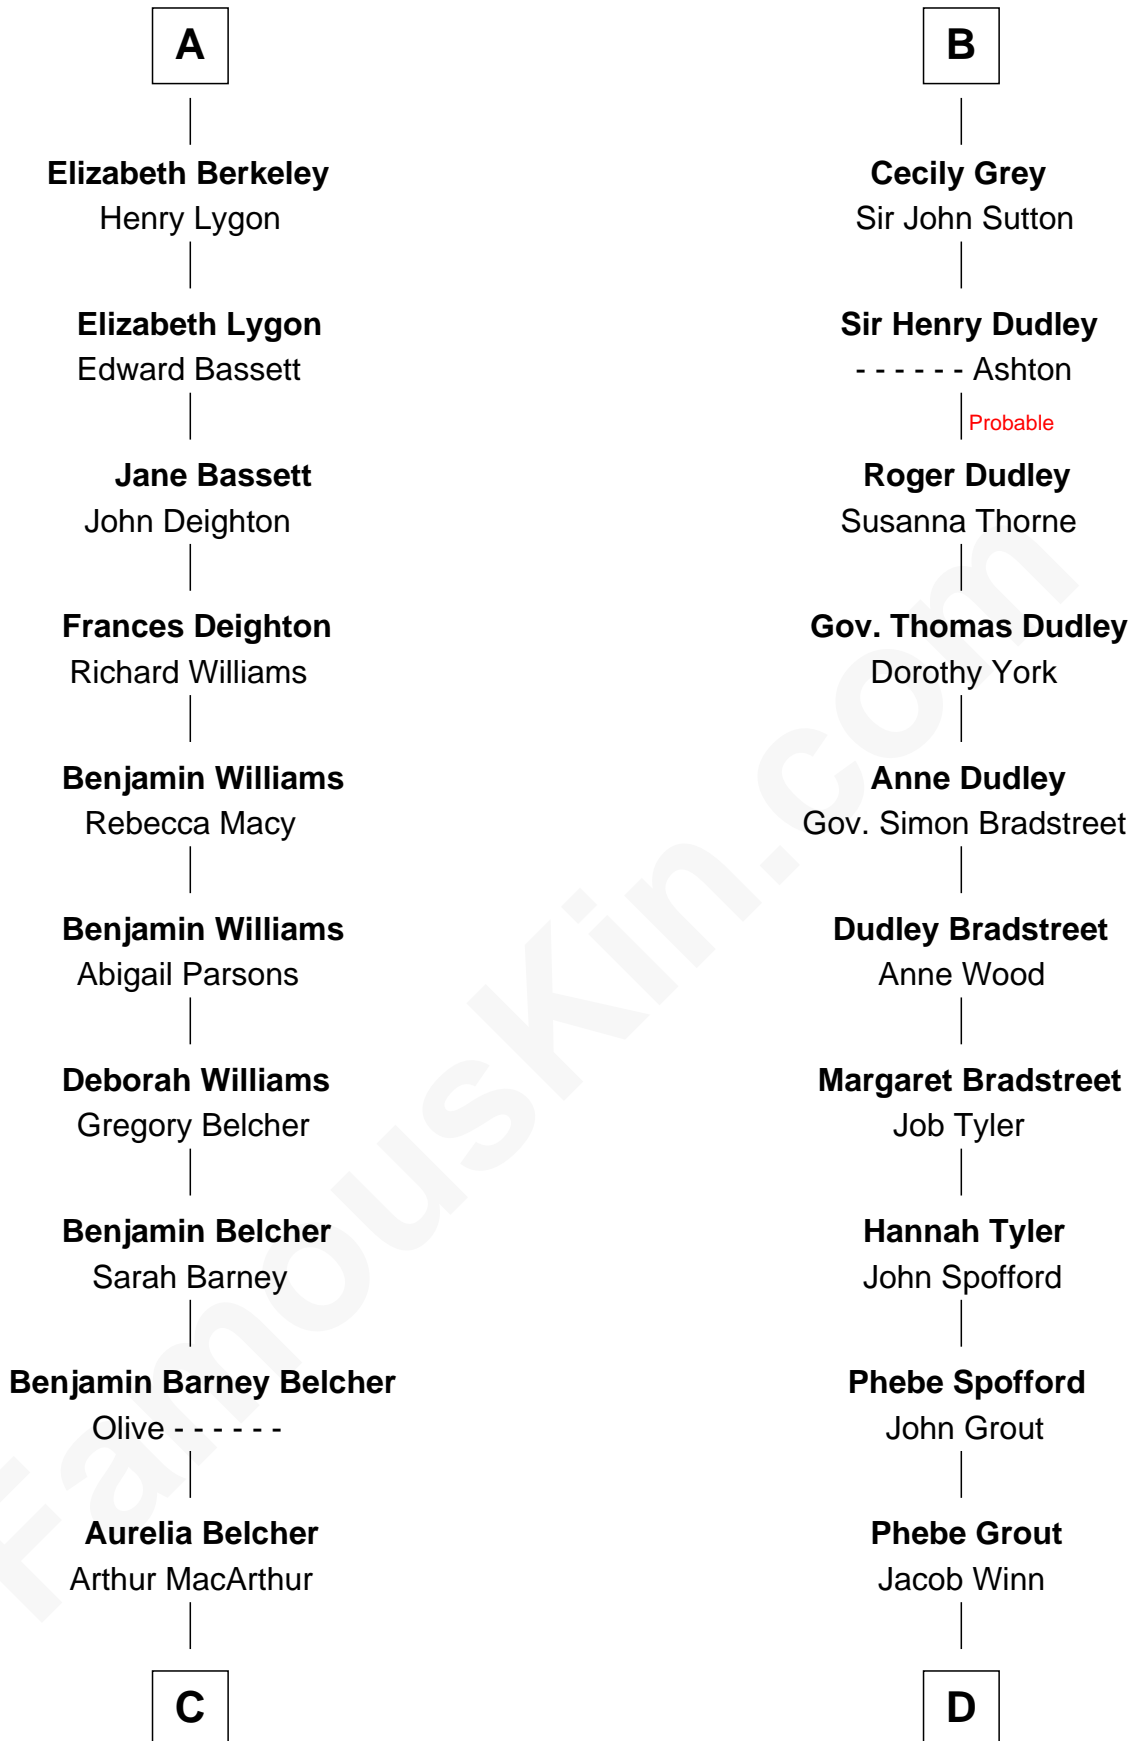

FamousKin.com
Relationship Chart of
General Douglas MacArthur
U.S. Army - World War II

18th cousin 3 times removed of

Herbert Hoover
31st U.S. President

C

Gen. Arthur MacArthur

Mary Pinckney Hardy

General Douglas MacArthur

U.S. Army - World War II

D

Endymia Winn

Thomas Sherwood

Lucinda Sherwood

John Minthorn

Theodore Minthorn

Mary Wasley

Hulda Randall Minthorn

Jessie Clark Hoover

Herbert Hoover

31st U.S. President

FamousKin.com