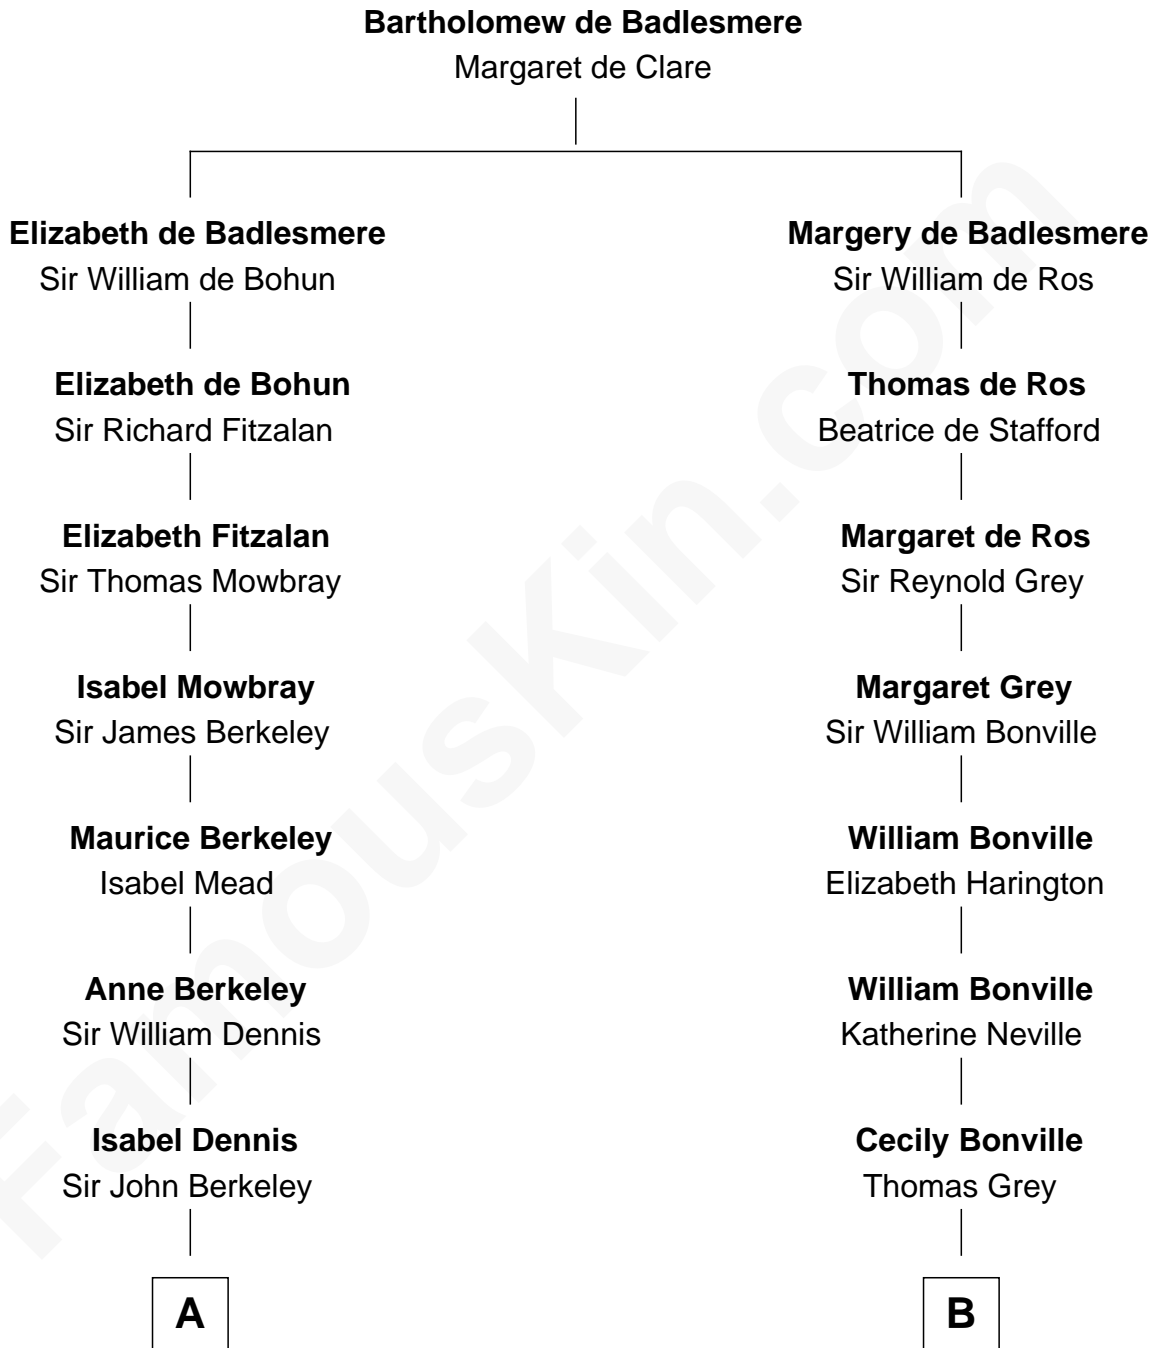

FamousKin.com
Relationship Chart of
General Douglas MacArthur
U.S. Army - World War II

18th cousin 3 times removed of

Herbert Hoover
31st U.S. President

C

Gen. Arthur MacArthur

Mary Pinckney Hardy

General Douglas MacArthur

U.S. Army - World War II

D

Endymia Winn

Thomas Sherwood

Lucinda Sherwood

John Minthorn

Theodore Minthorn

Mary Wasley

Hulda Randall Minthorn

Jessie Clark Hoover

Herbert Hoover

31st U.S. President

FamousKin.com