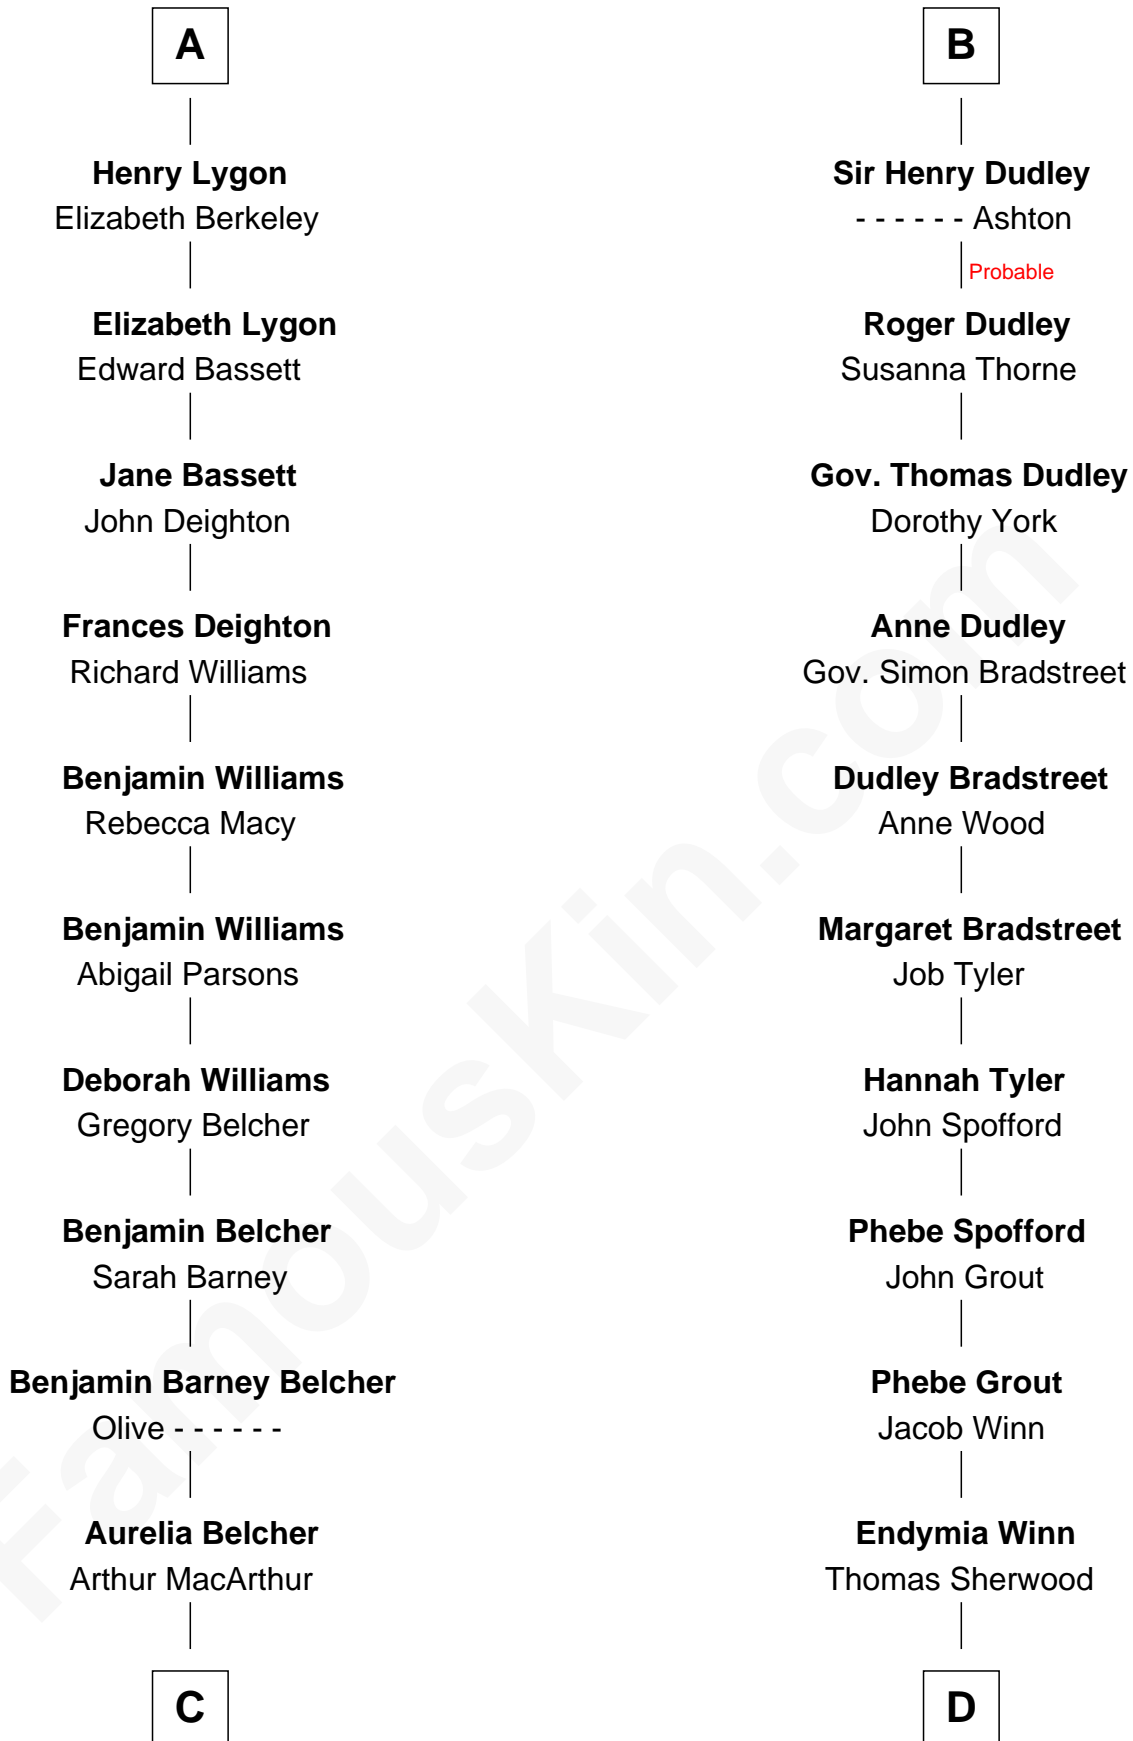

FamousKin.com

Relationship Chart of General Douglas MacArthur

U.S. Army - World War II

18th cousin 2 times removed of

Herbert Hoover

31st U.S. President

C

Gen. Arthur MacArthur

Mary Pinckney Hardy

General Douglas MacArthur

U.S. Army - World War II

D

Lucinda Sherwood

John Minthorn

Theodore Minthorn

Mary Wasley

Hulda Randall Minthorn

Jessie Clark Hoover

Herbert Hoover

31st U.S. President

FamousKin.com