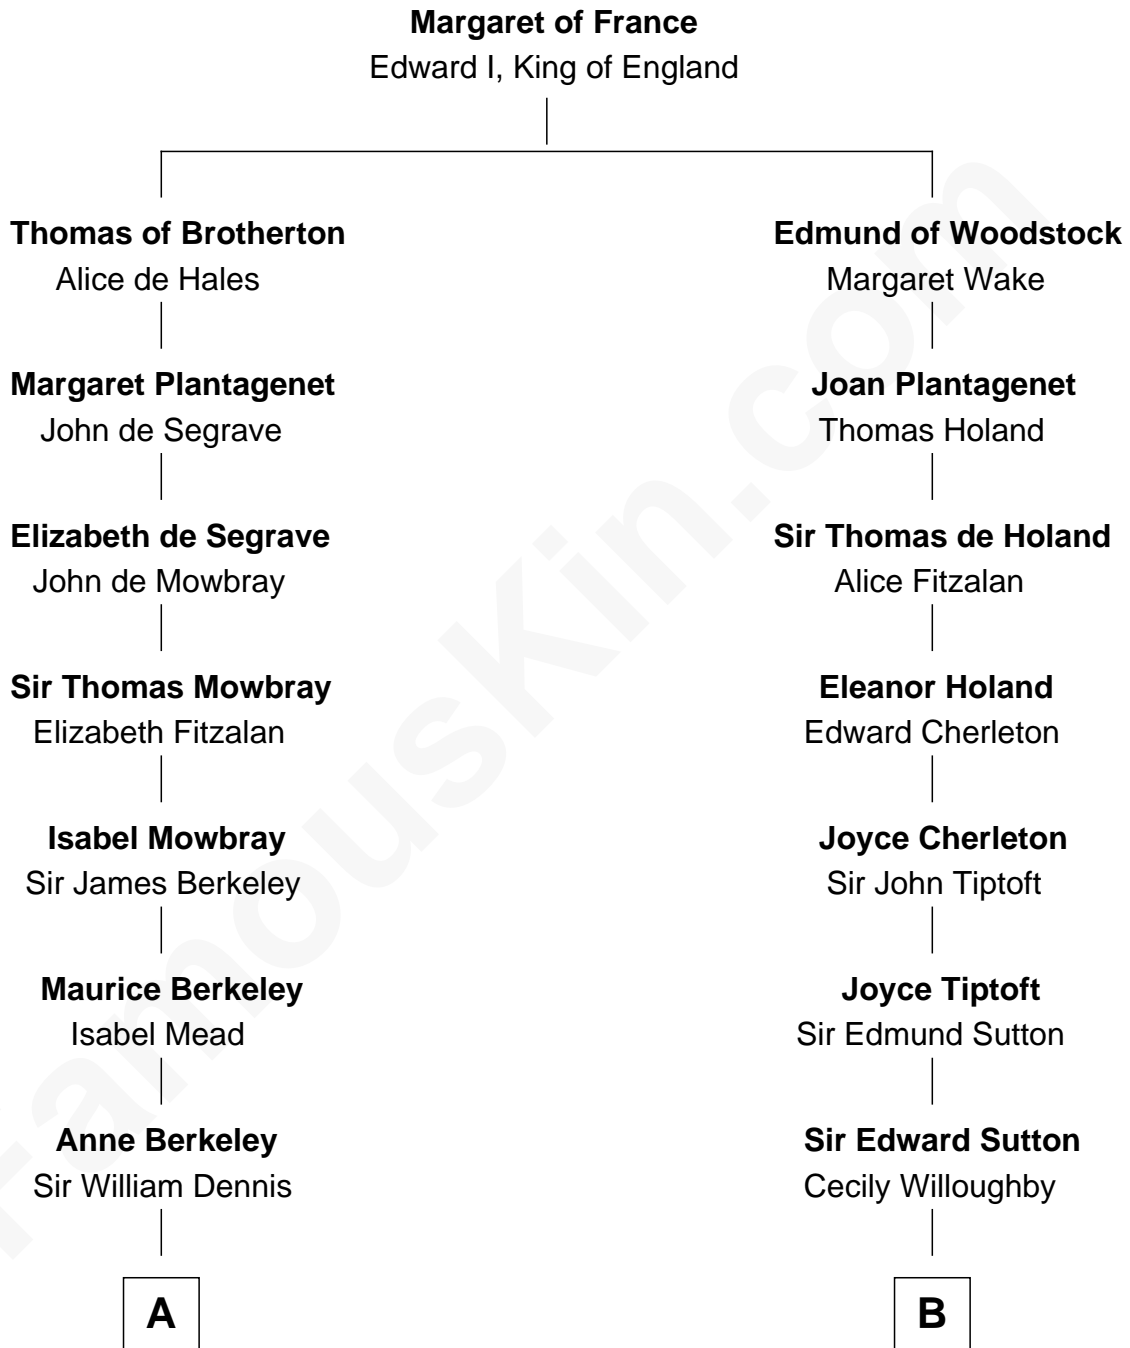

FamousKin.com

Relationship Chart of General Douglas MacArthur

U.S. Army - World War II

19th cousin 2 times removed of

Herbert Hoover

31st U.S. President

C

Aurelia Belcher
Arthur MacArthur

Gen. Arthur MacArthur
Mary Pinckney Hardy

General Douglas MacArthur
U.S. Army - World War II

D

Endymia Winn
Thomas Sherwood

Lucinda Sherwood
John Minthorn

Theodore Minthorn
Mary Wasley

Hulda Randall Minthorn
Jessie Clark Hoover