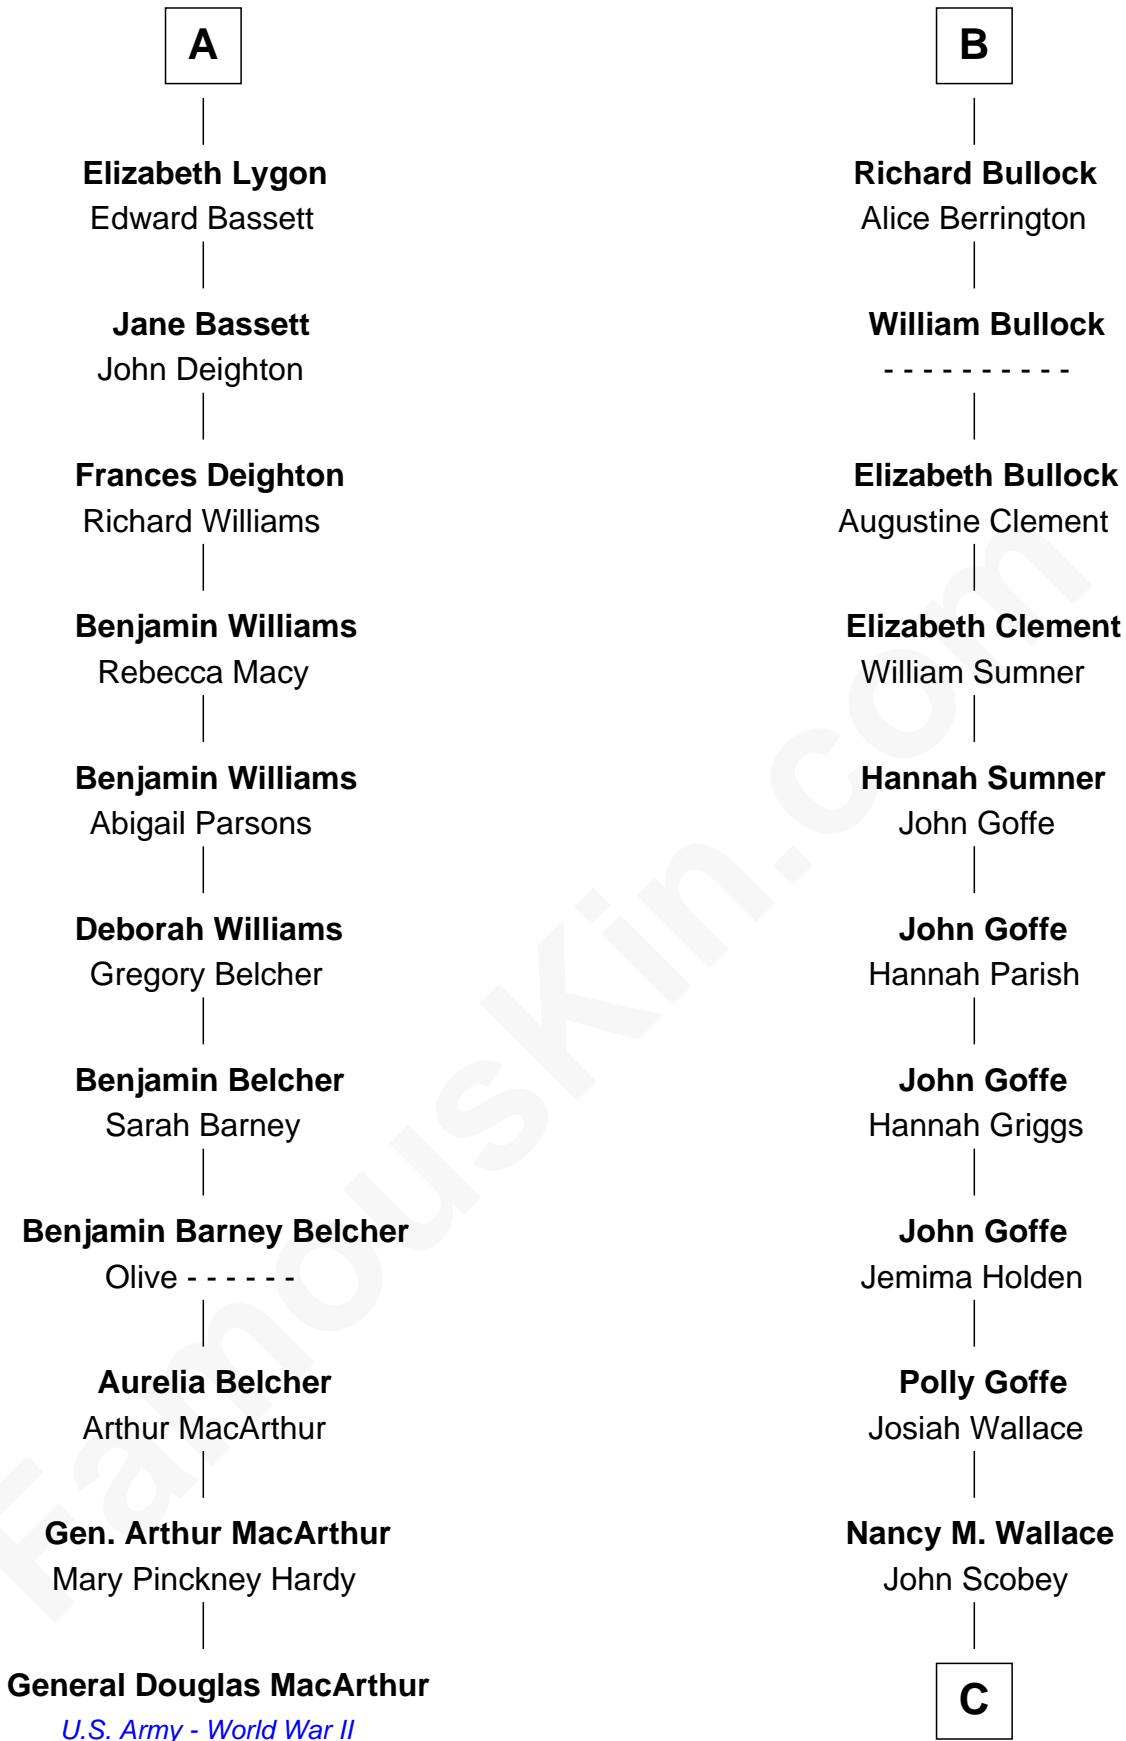

FamousKin.com
Relationship Chart of
General Douglas MacArthur
U.S. Army - World War II

17th cousin 2 times removed of

Lou (Henry) Hoover
First Lady of President Herbert Hoover

C

Philomelia Sophia Scobey

Phineas Weed

Florence Ida Weed

Charles Delano Henry

Lou (Henry) Hoover

First Lady of Herbert Hoover

FamousKin.com