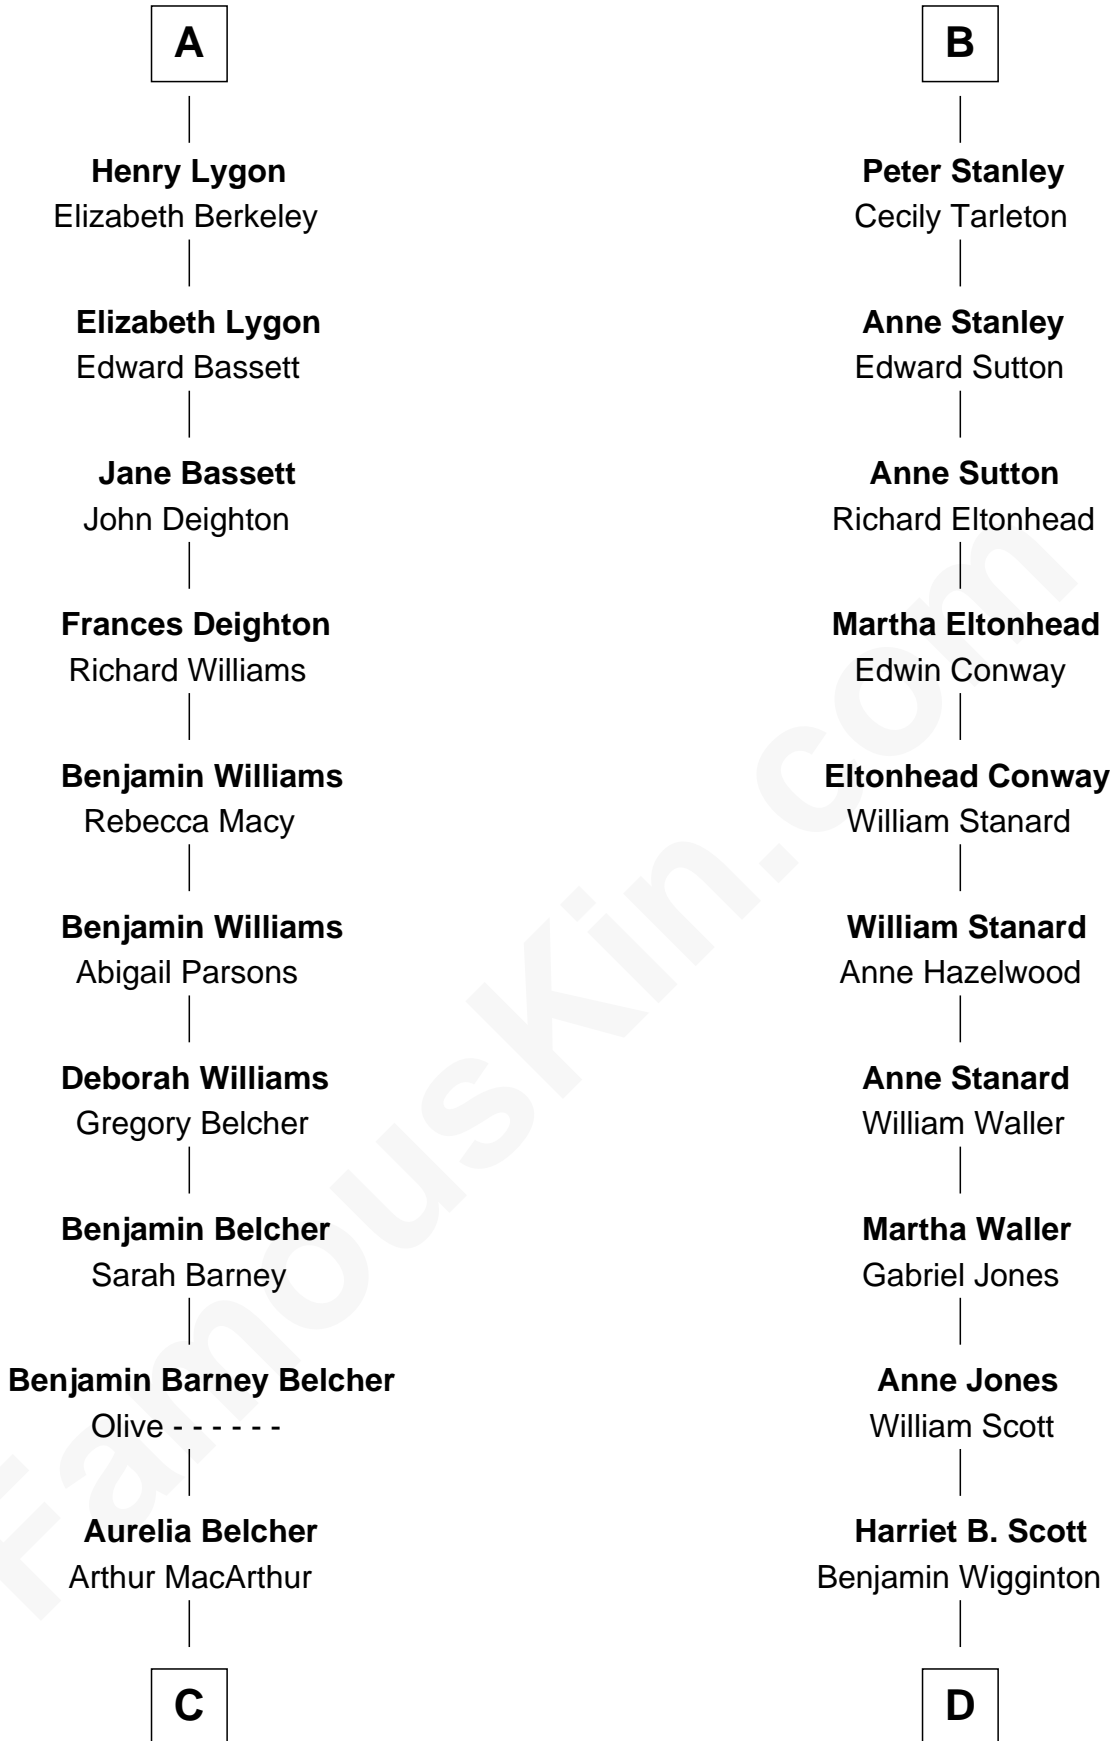

FamousKin.com
Relationship Chart of
General Douglas MacArthur

U.S. Army - World War II

18th cousin 1 time removed of

Edith (Bolling) Wilson

First Lady of President Woodrow Wilson

Katherine de Hastang

Ralph de Stafford

C

Gen. Arthur MacArthur

Mary Pinckney Hardy

General Douglas MacArthur

U.S. Army - World War II

D

Anne E. Wigginton

Archibald Bolling

William Holcombe Bolling

Sarah Spiers White

Edith (Bolling) Wilson

First Lady of Woodrow Wilson

FamousKin.com