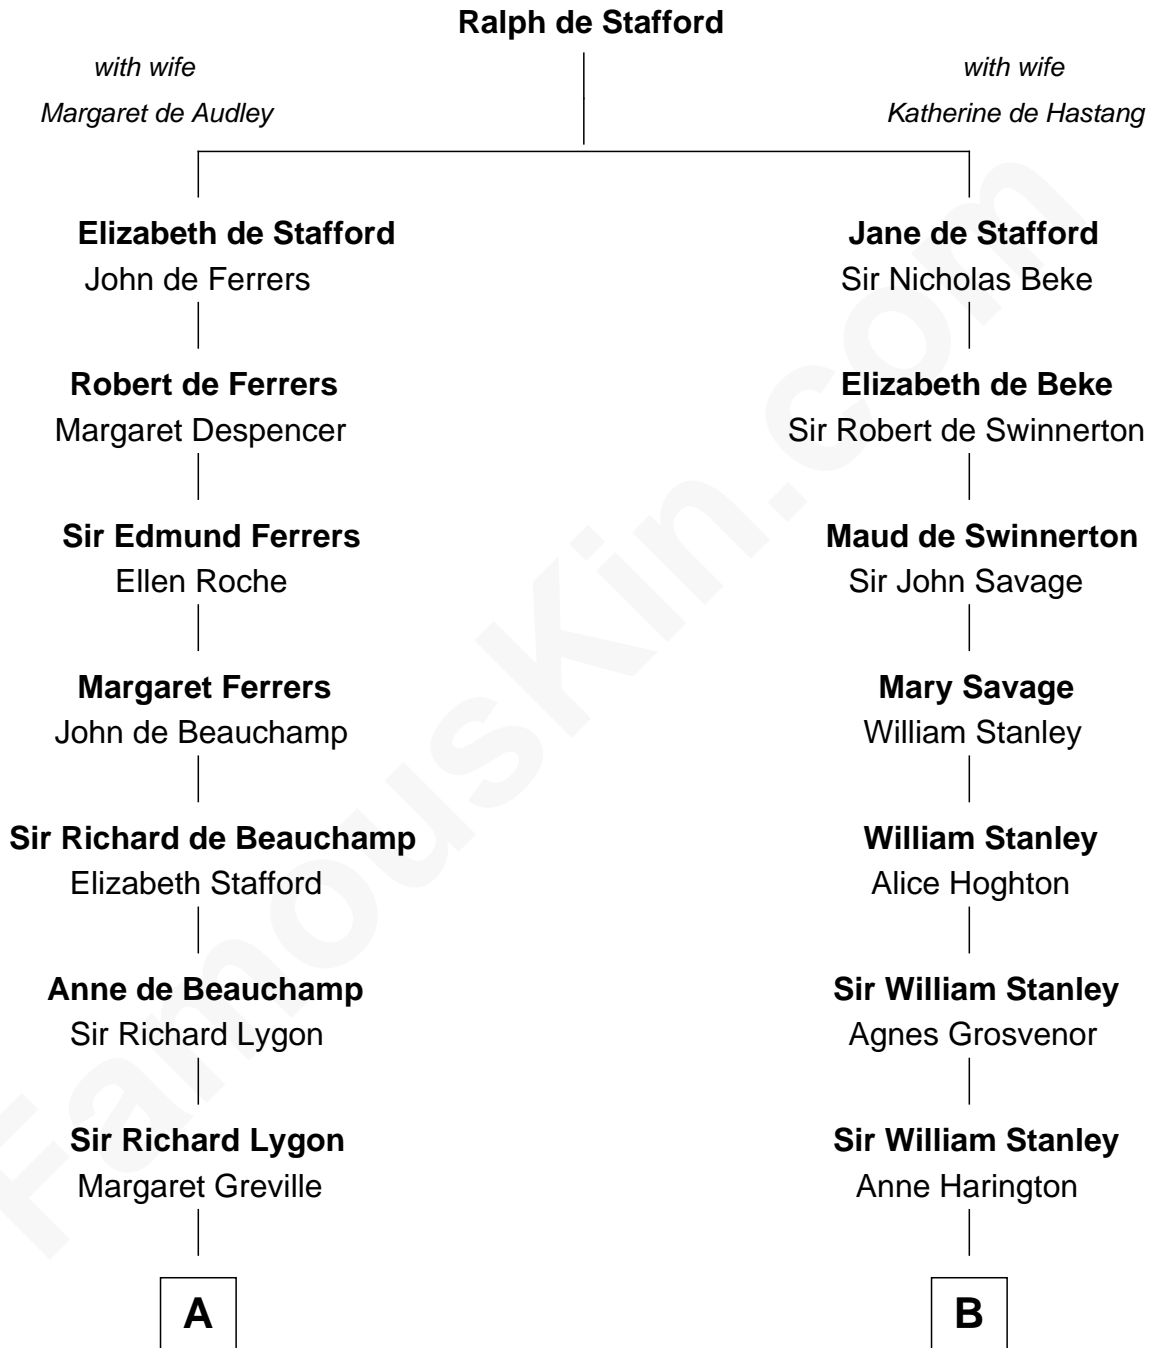

FamousKin.com
Relationship Chart of
General Douglas MacArthur

U.S. Army - World War II

18th cousin 1 time removed of

Edith (Bolling) Wilson

First Lady of President Woodrow Wilson

C

Gen. Arthur MacArthur

Mary Pinckney Hardy

General Douglas MacArthur

U.S. Army - World War II

D

Anne E. Wigginton

Archibald Bolling

William Holcombe Bolling

Sarah Spiers White

Edith (Bolling) Wilson

First Lady of Woodrow Wilson

FamousKin.com