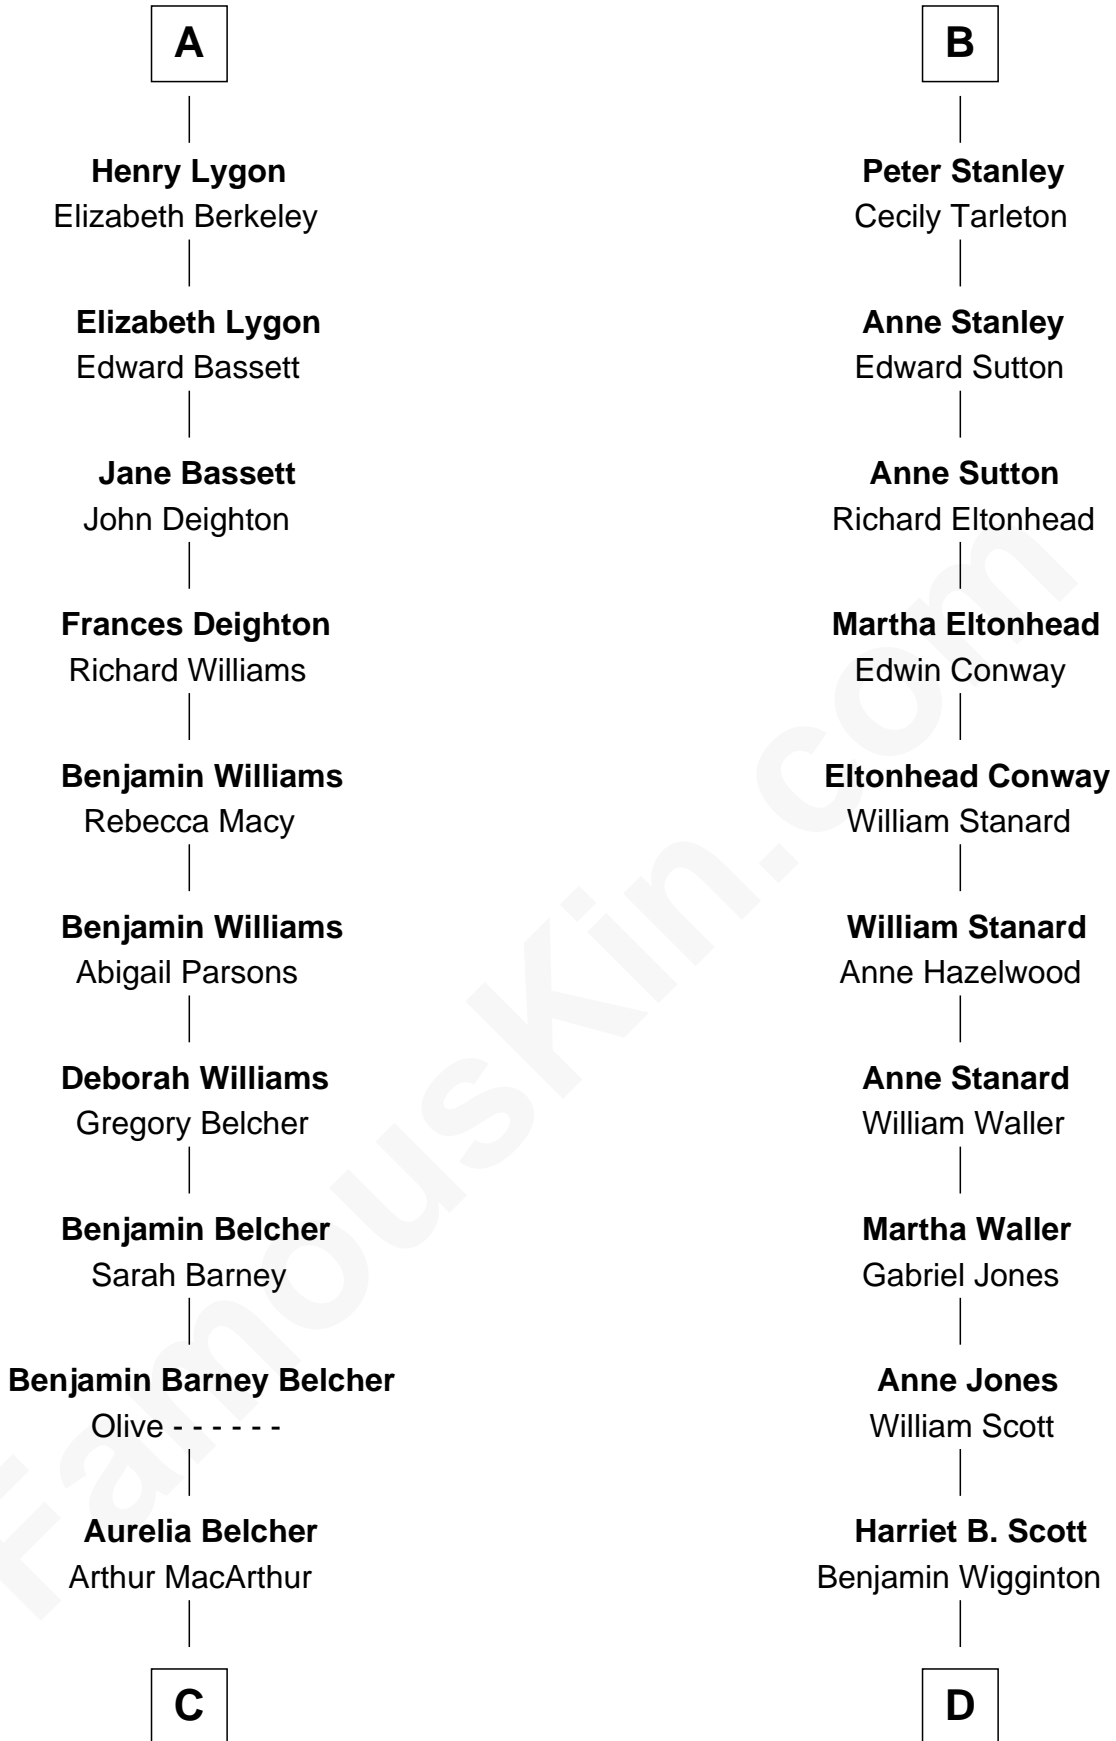

FamousKin.com
Relationship Chart of
General Douglas MacArthur

U.S. Army - World War II

18th cousin 1 time removed of

Edith (Bolling) Wilson

First Lady of President Woodrow Wilson

C

Gen. Arthur MacArthur

Mary Pinckney Hardy

General Douglas MacArthur

U.S. Army - World War II

D

Anne E. Wigginton

Archibald Bolling

William Holcombe Bolling

Sarah Spiers White

Edith (Bolling) Wilson

First Lady of Woodrow Wilson

FamousKin.com