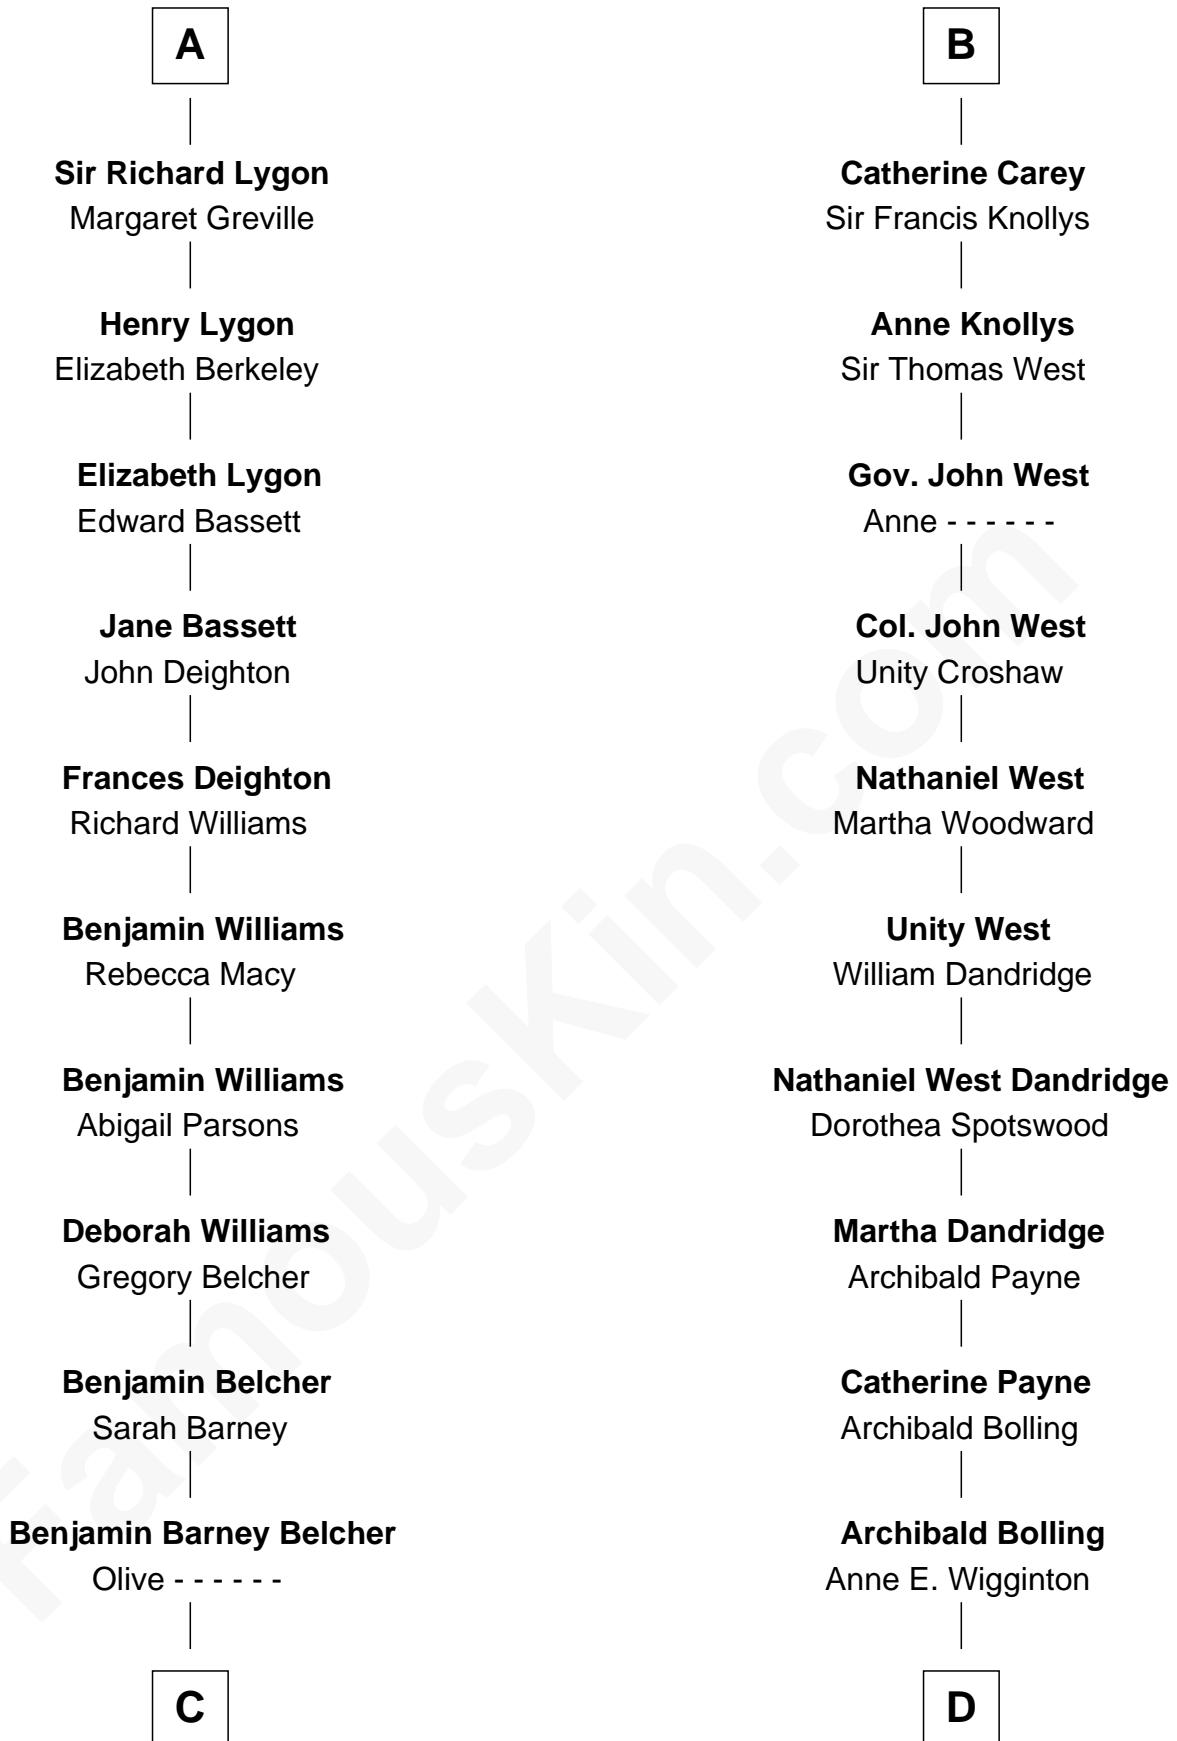

**FamousKin.com**  
**Relationship Chart of**  
**General Douglas MacArthur**

*U.S. Army - World War II*

18th cousin 1 time removed of

**Edith (Bolling) Wilson**

*First Lady of President Woodrow Wilson*

**C**

**Aurelia Belcher**  
Arthur MacArthur

**Gen. Arthur MacArthur**  
Mary Pinckney Hardy

**General Douglas MacArthur**  
*U.S. Army - World War II*

**D**

**William Holcombe Bolling**  
Sarah Spiers White

**Edith (Bolling) Wilson**  
*First Lady of Woodrow Wilson*