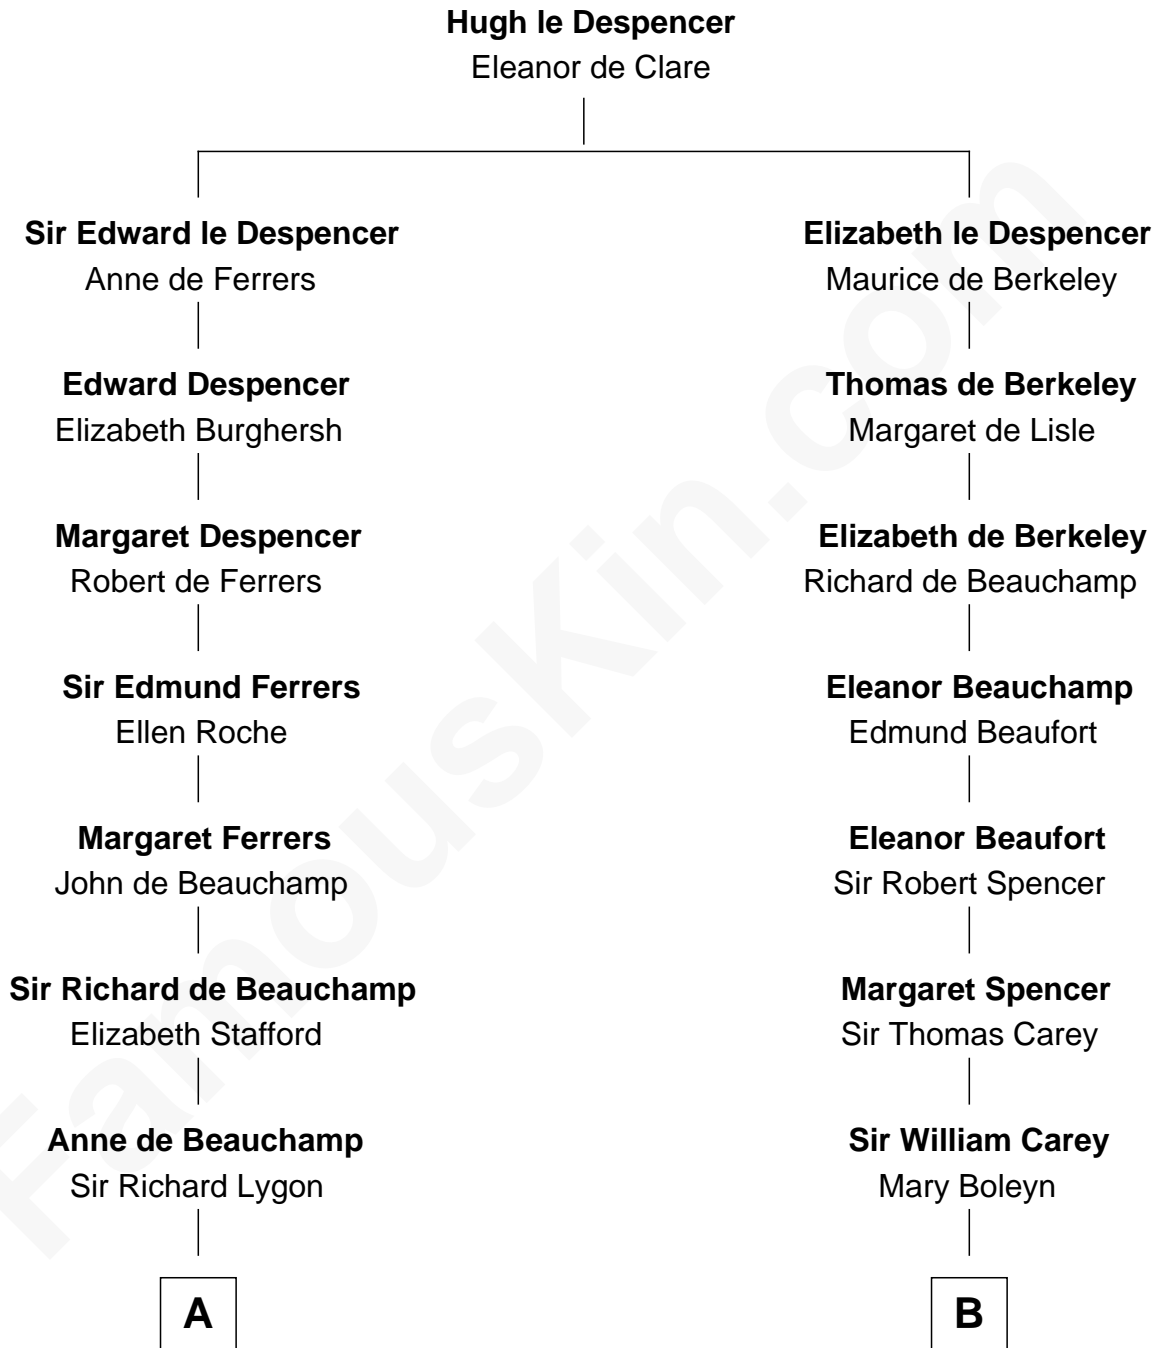

**FamousKin.com**  
**Relationship Chart of**  
**General Douglas MacArthur**

*U.S. Army - World War II*

18th cousin 1 time removed of

**Edith (Bolling) Wilson**

*First Lady of President Woodrow Wilson*

**C**

**Aurelia Belcher**  
Arthur MacArthur

**Gen. Arthur MacArthur**  
Mary Pinckney Hardy

**General Douglas MacArthur**  
*U.S. Army - World War II*

**D**

**William Holcombe Bolling**  
Sarah Spiers White

**Edith (Bolling) Wilson**  
*First Lady of Woodrow Wilson*