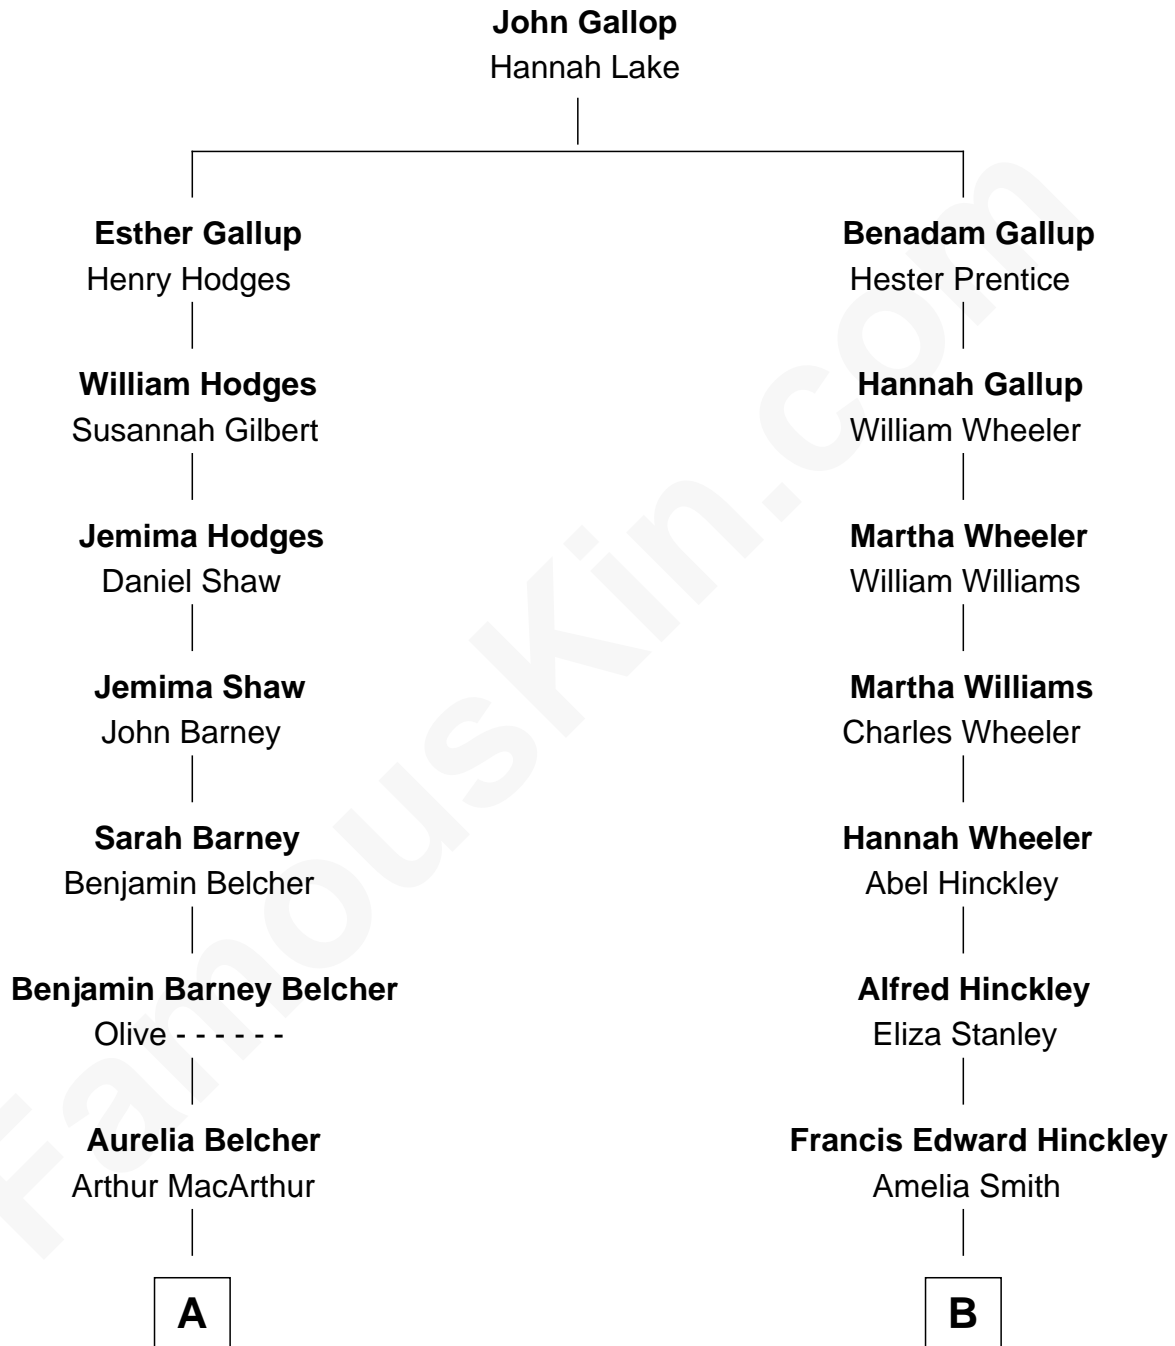

FamousKin.com

Relationship Chart of General Douglas MacArthur

U.S. Army - World War II

8th cousin 1 time removed of

John Hinckley, Jr.

Shot President Ronald Reagan

A

Gen. Arthur MacArthur

Mary Pinckney Hardy

General Douglas MacArthur

U.S. Army - World War II

B

Percival Porter Hinckley

Katherine Avilla Warnock

John Warnock Hinckley

Jo Ann Moore

John Hinckley, Jr.

Shot President Ronald Reagan

FamousKin.com