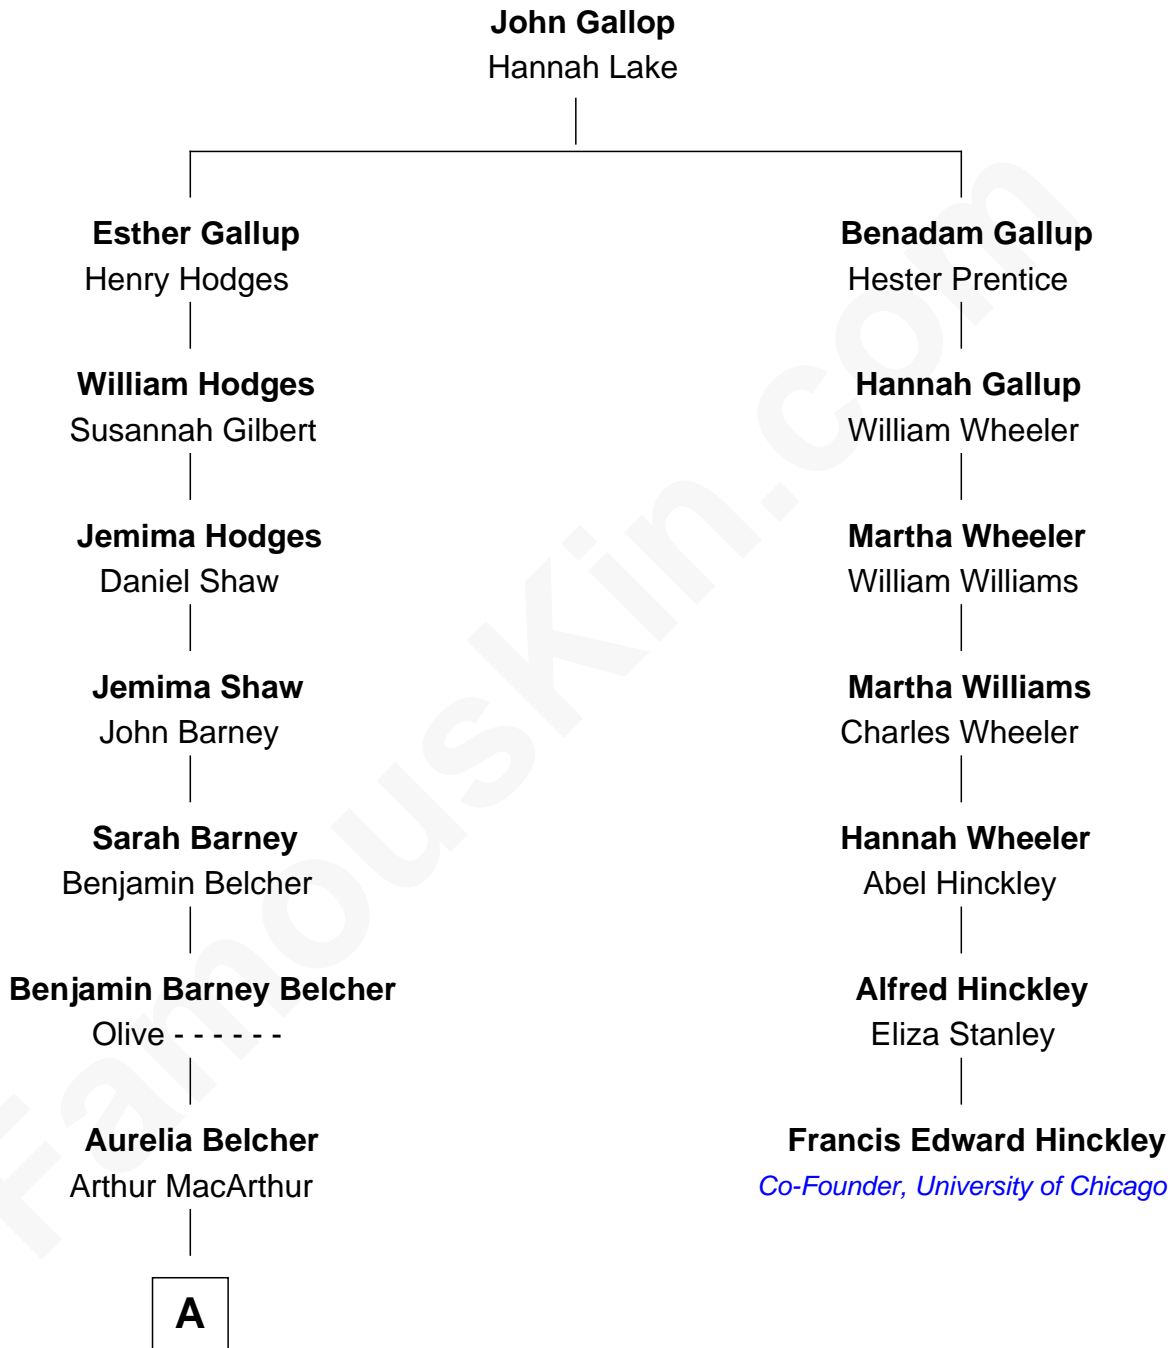

**FamousKin.com**  
**Relationship Chart of**  
**General Douglas MacArthur**  
*U.S. Army - World War II*

University of Chicago

6th cousin 2 times removed of  
**Francis Edward Hinckley**  
*Co-Founder, University of Chicago*

A

Gen. Arthur MacArthur

Mary Pinckney Hardy

General Douglas MacArthur

*U.S. Army - World War II*

FamousKin.com