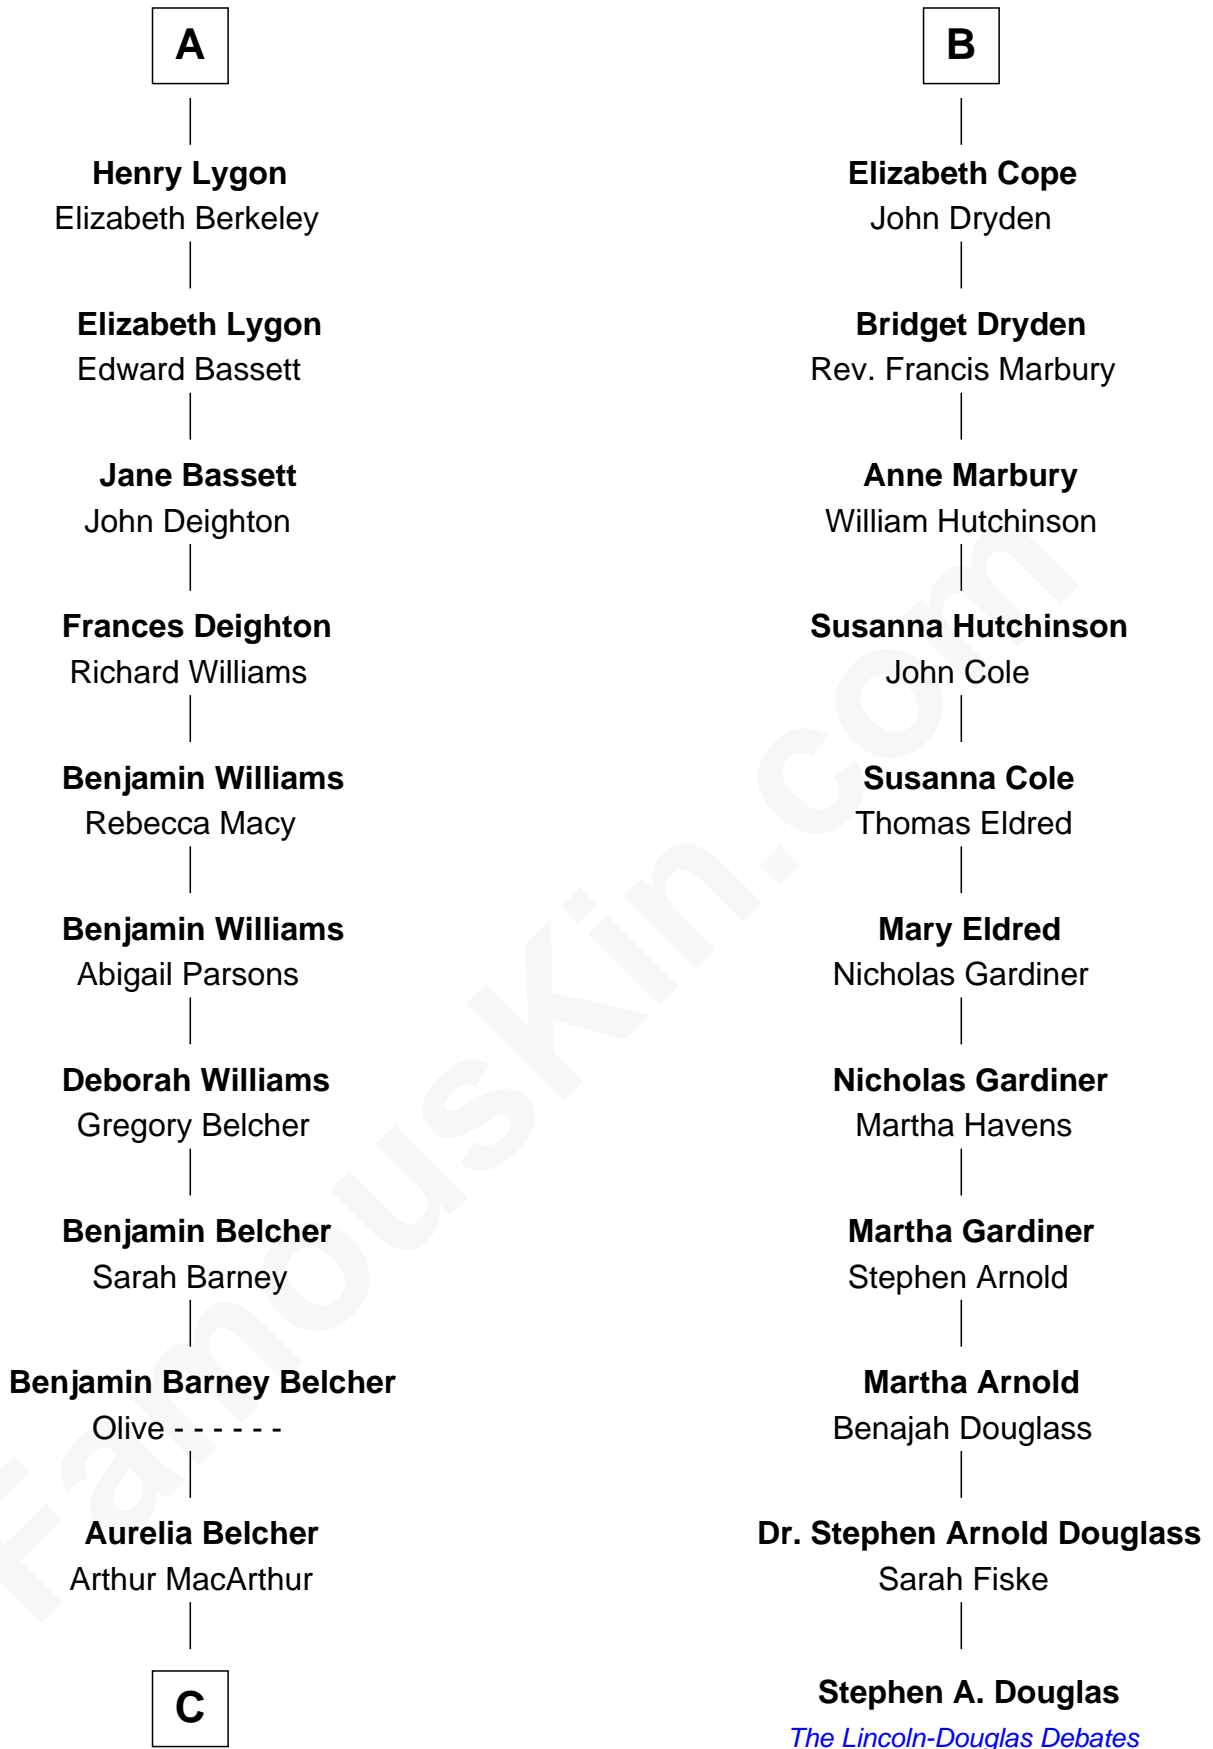

FamousKin.com

Relationship Chart of General Douglas MacArthur

U.S. Army - World War II

17th cousin 1 time removed of

Stephen A. Douglas

Participated in Lincoln-Douglas Debates

C

Gen. Arthur MacArthur

Mary Pinckney Hardy

General Douglas MacArthur

U.S. Army - World War II

FamousKin.com