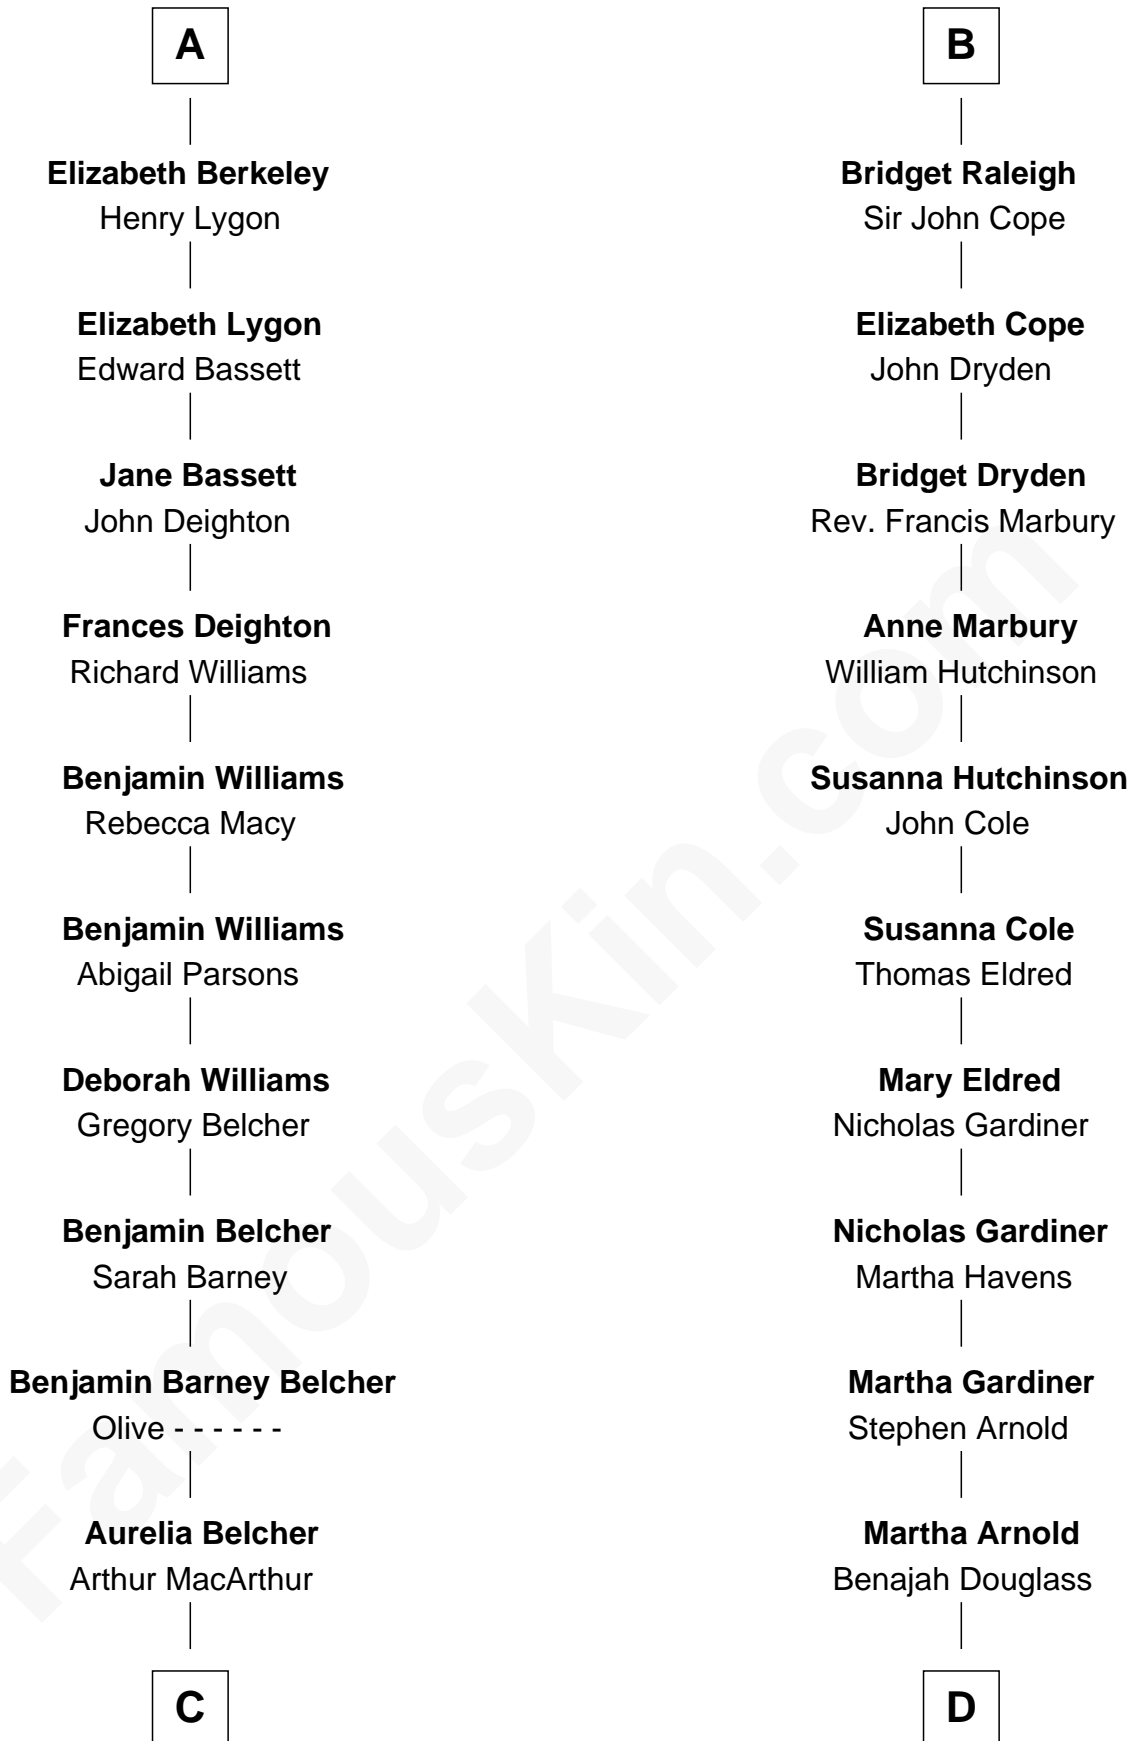

FamousKin.com

Relationship Chart of General Douglas MacArthur

U.S. Army - World War II

18th cousin of

Stephen A. Douglas

Participated in Lincoln-Douglas Debates

C

Gen. Arthur MacArthur

Mary Pinckney Hardy

General Douglas MacArthur

U.S. Army - World War II

D

Dr. Stephen Arnold Douglass

Sarah Fiske

Stephen A. Douglas

The Lincoln-Douglas Debates