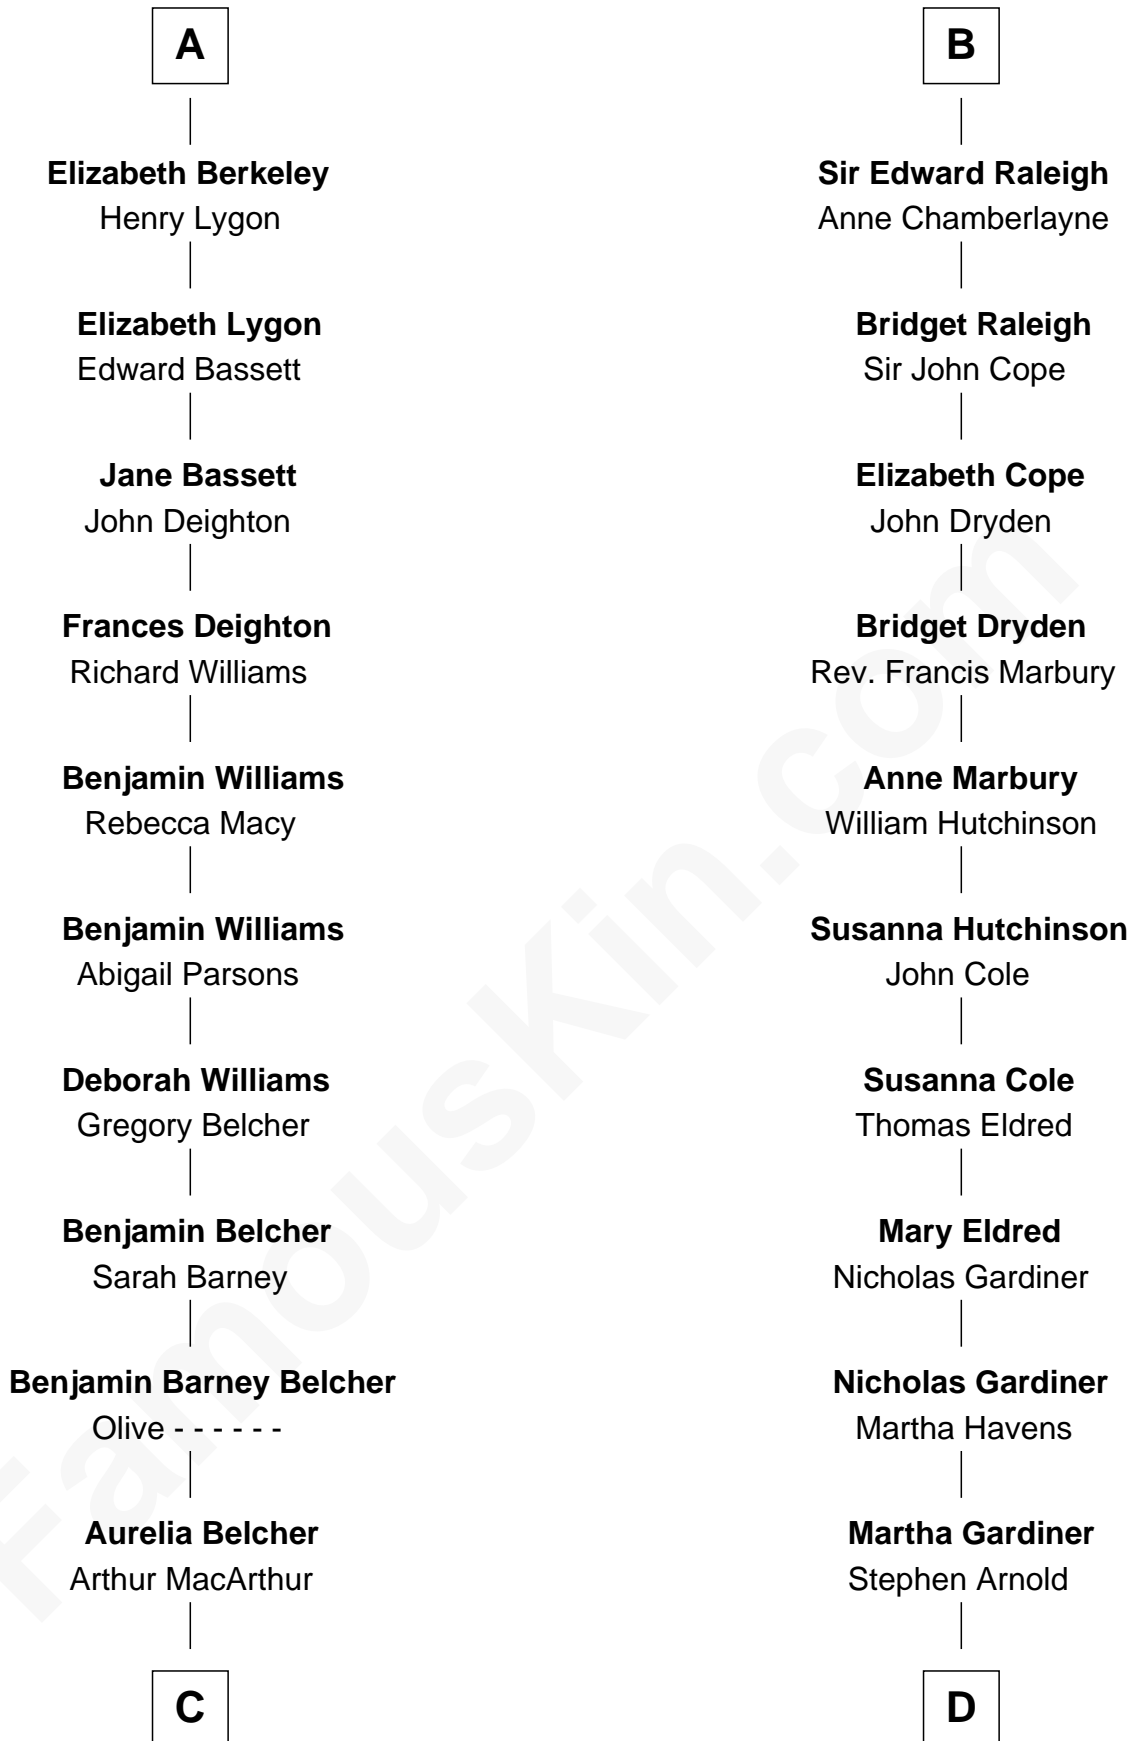

FamousKin.com

Relationship Chart of General Douglas MacArthur

U.S. Army - World War II

18th cousin 1 time removed of

Stephen A. Douglas

Participated in Lincoln-Douglas Debates

C

Gen. Arthur MacArthur

Mary Pinckney Hardy

General Douglas MacArthur

U.S. Army - World War II

D

Martha Arnold

Benajah Douglass

Dr. Stephen Arnold Douglass

Sarah Fiske