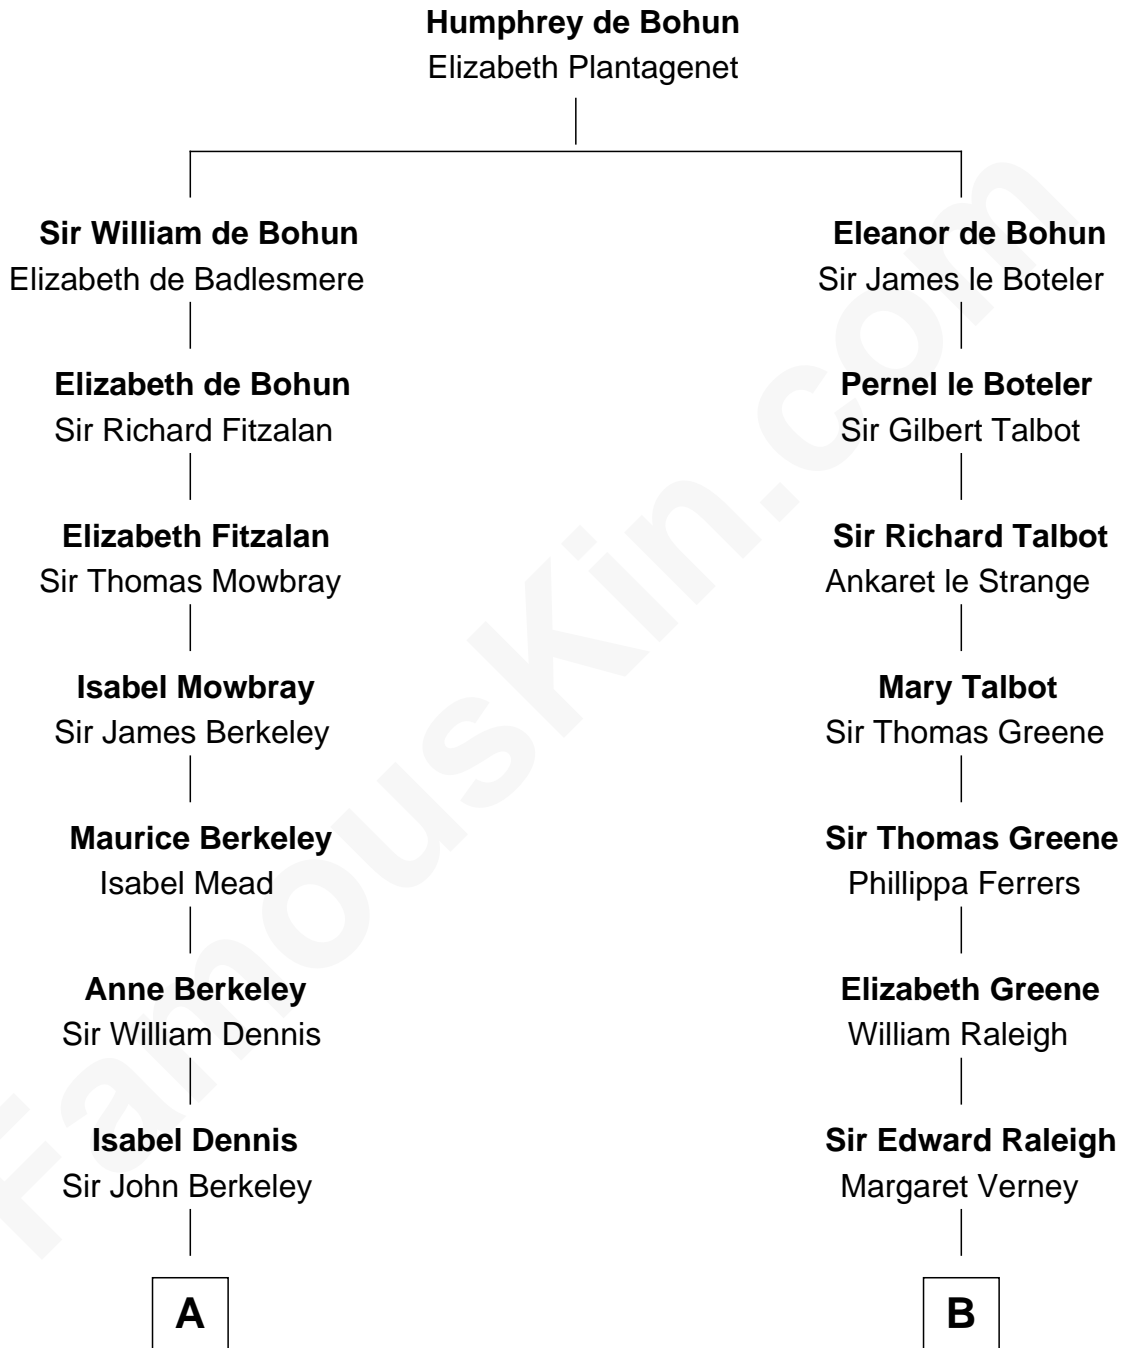

FamousKin.com

Relationship Chart of General Douglas MacArthur

U.S. Army - World War II

18th cousin 1 time removed of

Stephen A. Douglas

Participated in Lincoln-Douglas Debates

C

Gen. Arthur MacArthur

Mary Pinckney Hardy

General Douglas MacArthur

U.S. Army - World War II

D

Martha Arnold

Benajah Douglass

Dr. Stephen Arnold Douglass

Sarah Fiske