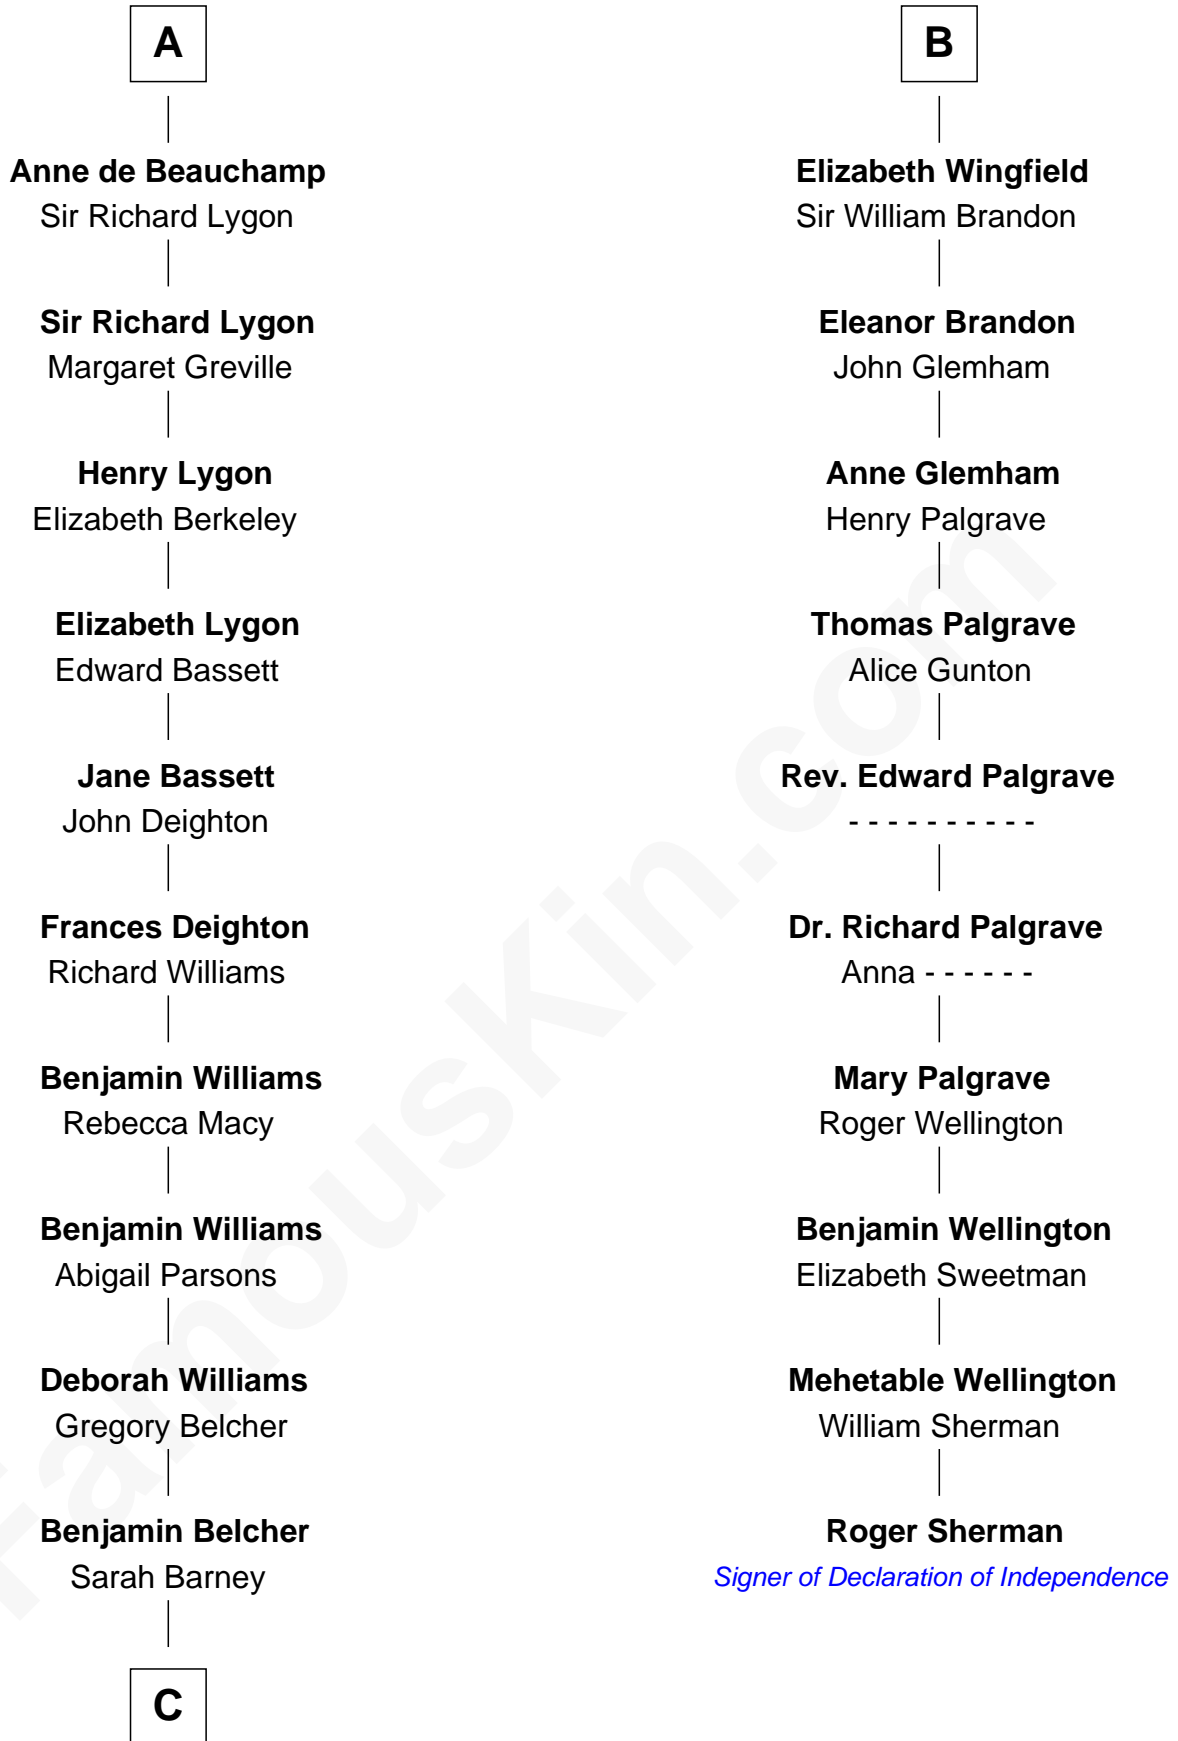

**FamousKin.com**  
**Relationship Chart of**  
**General Douglas MacArthur**  
*U.S. Army - World War II*

16th cousin 4 times removed of

**Roger Sherman**

*Signer of the Declaration of Independence*

**Sir Humphrey de Bohun**

Maud of Eu

FamousKin.com