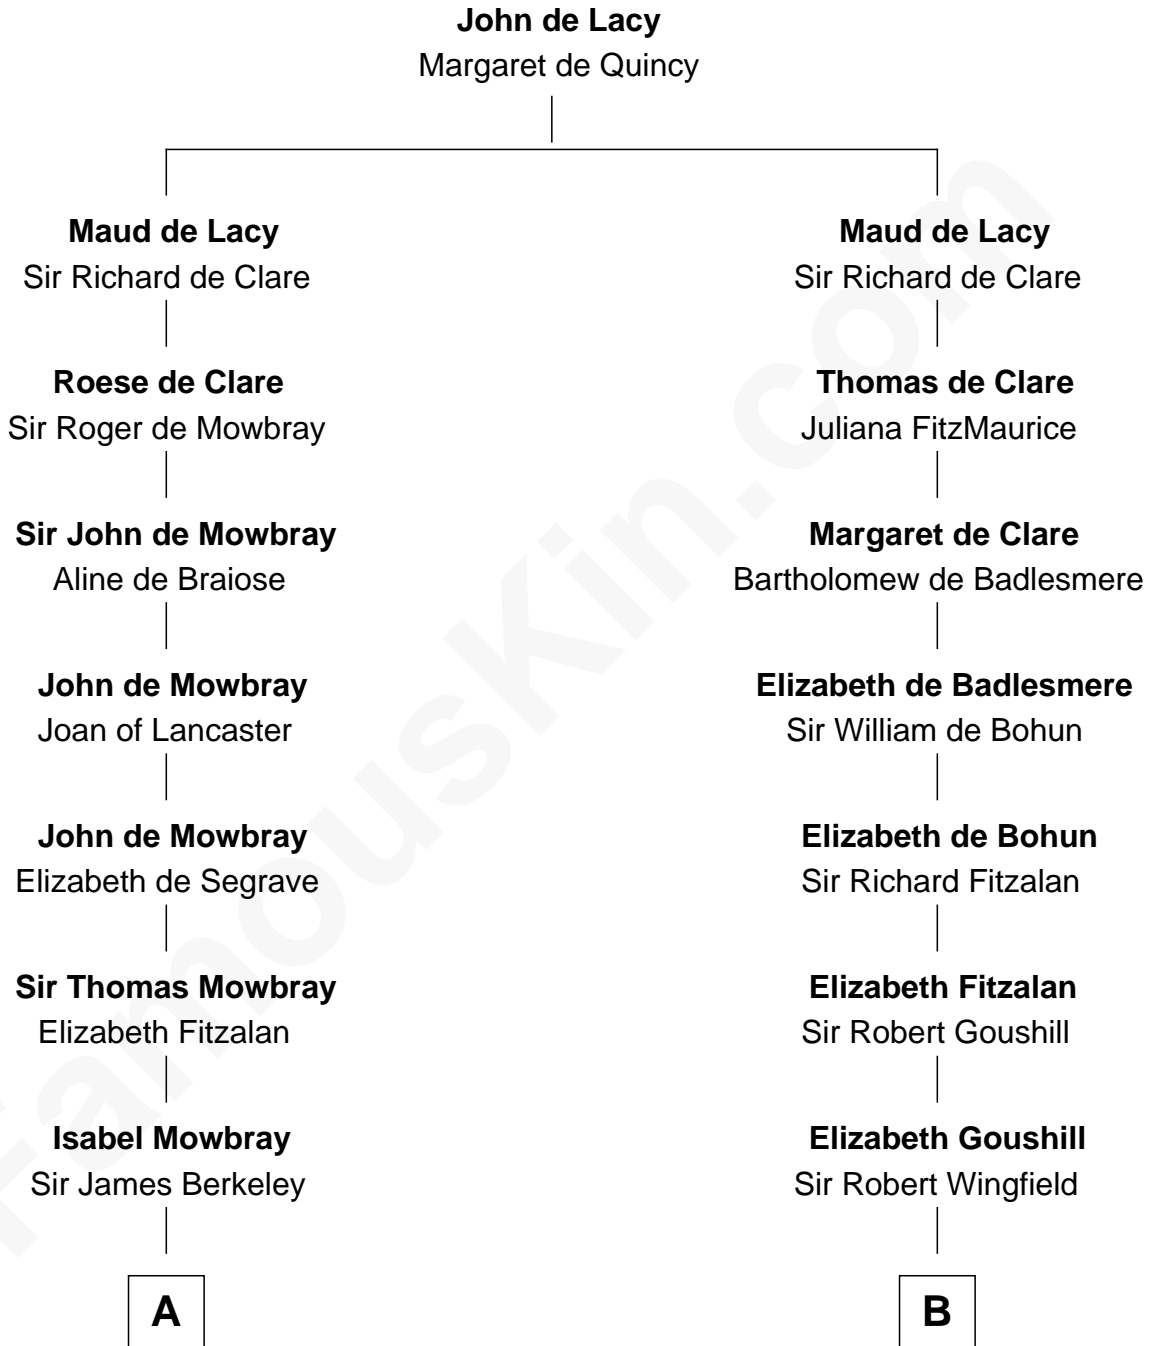

FamousKin.com
Relationship Chart of
General Douglas MacArthur
U.S. Army - World War II

16th cousin 5 times removed of

Roger Sherman

Signer of the Declaration of Independence

FamousKin.com