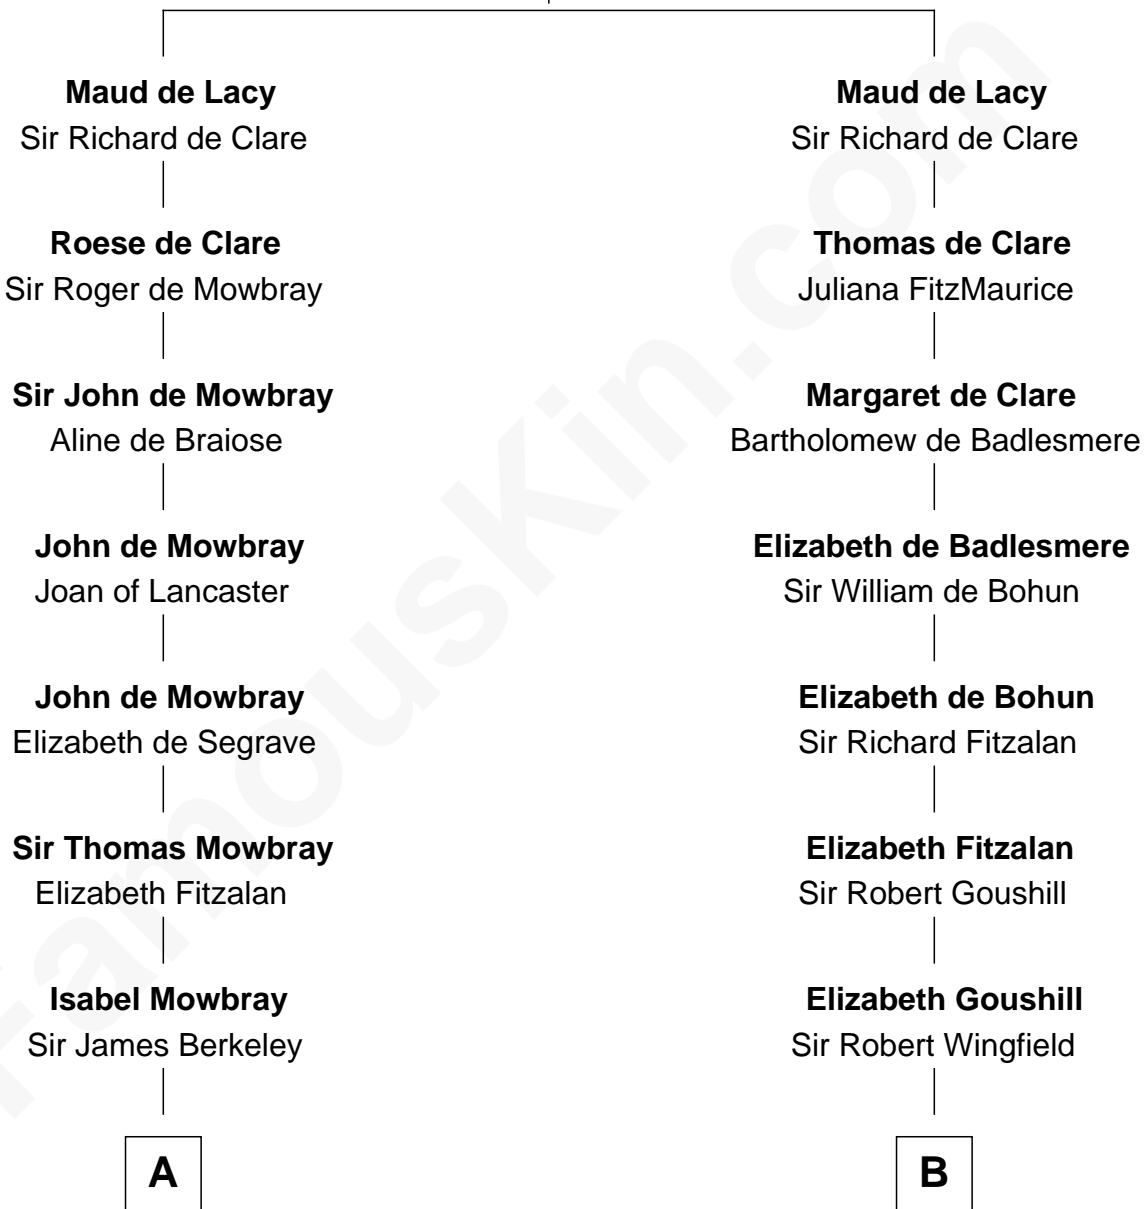

FamousKin.com
Relationship Chart of
General Douglas MacArthur
U.S. Army - World War II

16th cousin 5 times removed of

Roger Sherman

Signer of the Declaration of Independence

John de Lacy
 Margaret de Quincy

FamousKin.com