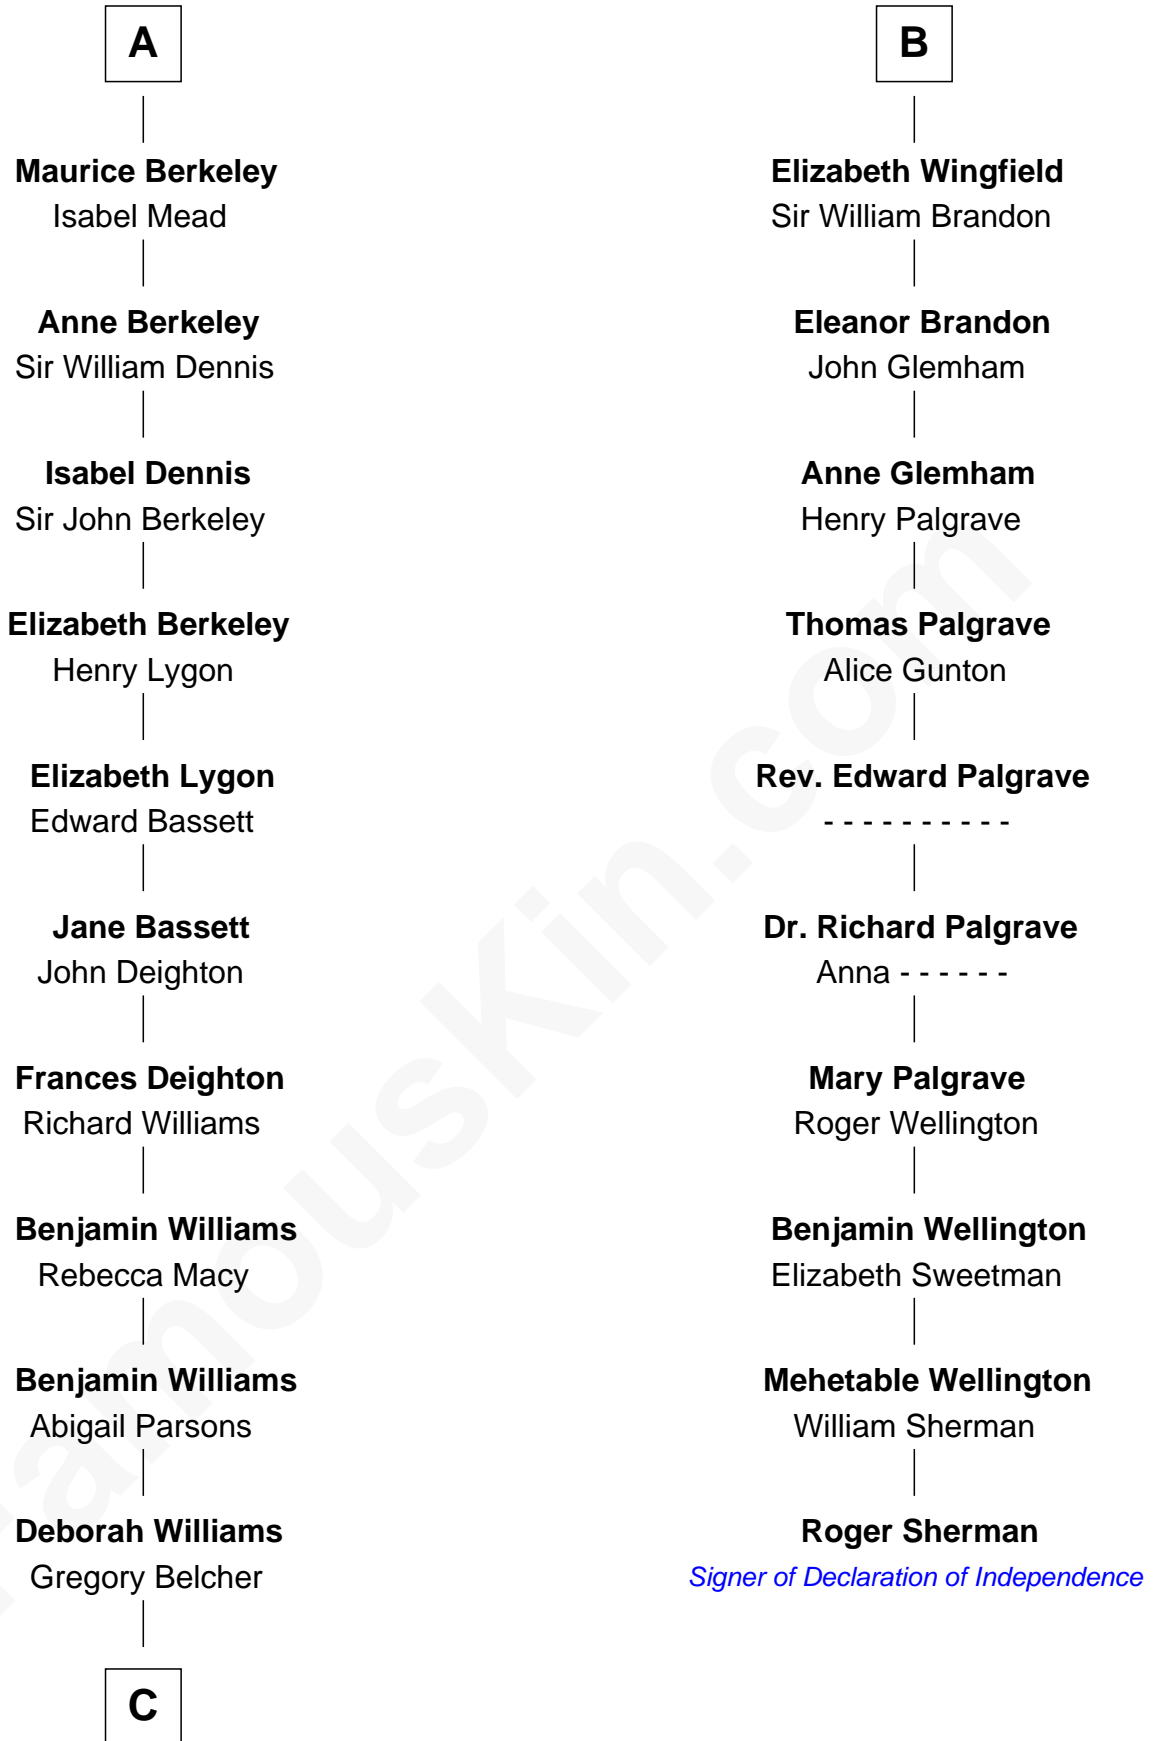

**FamousKin.com**  
**Relationship Chart of**  
**General Douglas MacArthur**  
*U.S. Army - World War II*

16th cousin 5 times removed of

**Roger Sherman**

*Signer of the Declaration of Independence*

**Louis VIII, King of France**  
 Blanche of Castile

**John de Mowbray**

Elizabeth de Segrave

**Sir Thomas Mowbray**

Elizabeth Fitzalan

**Isabel Mowbray**

Sir James Berkeley

**A**

**Robert I, Count of Artois**

Matilda of Brabant

**Blanche of Artois**

Edmund Plantagenet

**Henry Plantagenet**

Maud de Chaworth

**Eleanor Plantagenet**

Richard Fitzalan

**Sir Richard Fitzalan**

Elizabeth de Bohun

**Elizabeth Fitzalan**

Sir Robert Goushill

**Elizabeth Goushill**

Sir Robert Wingfield

**B**

FamousKin.com