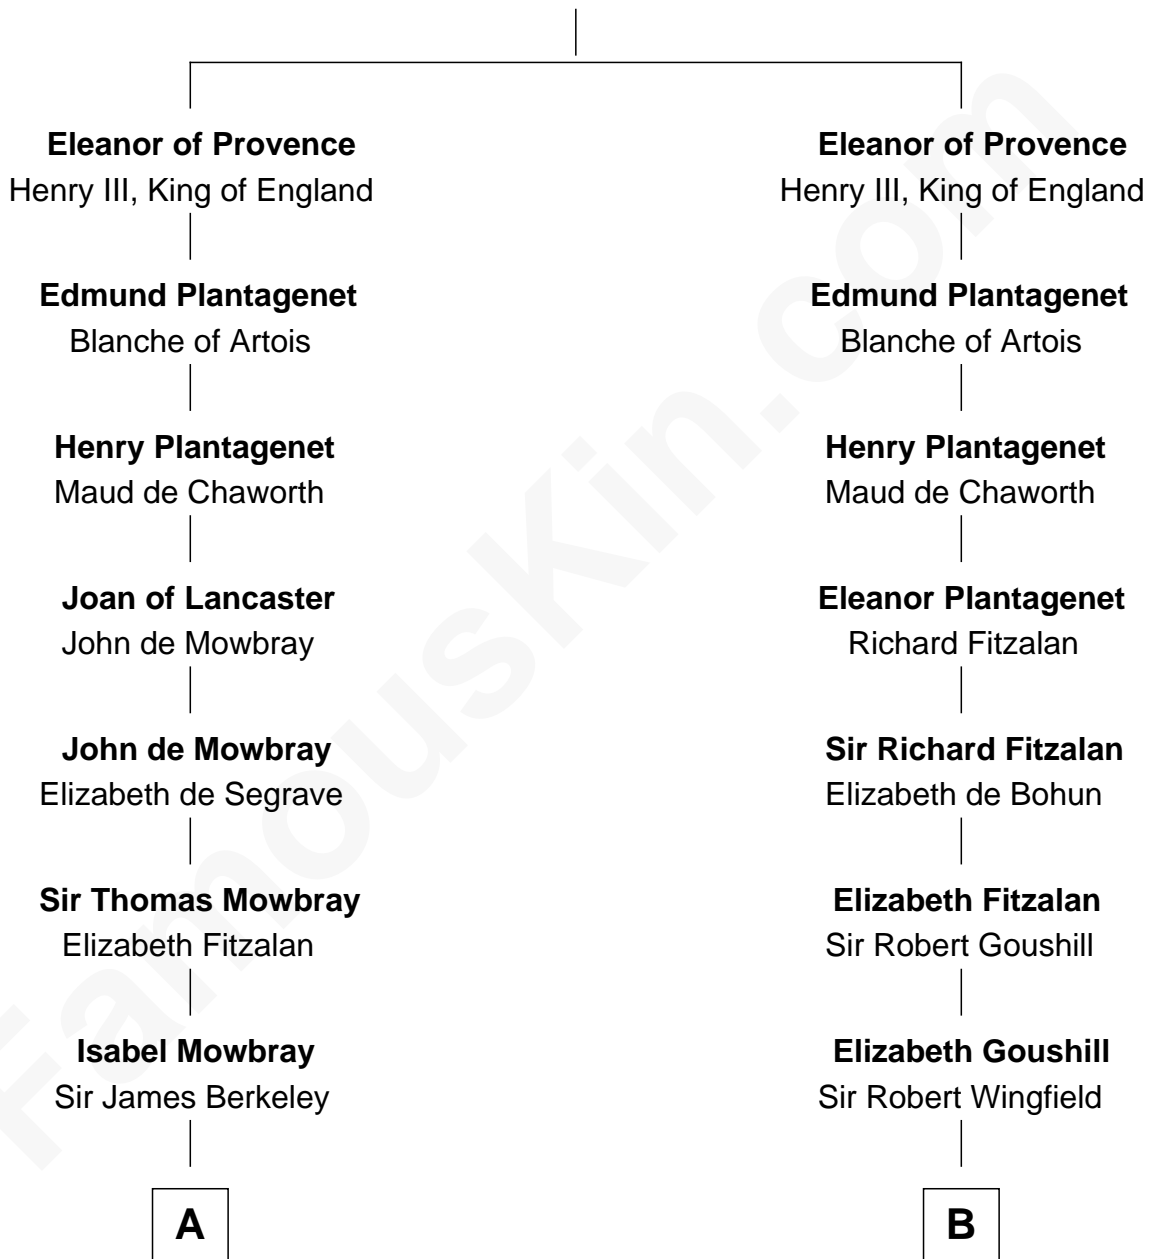

**FamousKin.com**  
**Relationship Chart of**  
**General Douglas MacArthur**  
*U.S. Army - World War II*

16th cousin 5 times removed of

**Roger Sherman**

*Signer of the Declaration of Independence*

**Ramon Berenguer IV of Provence**

Beatrice of Savoy

FamousKin.com