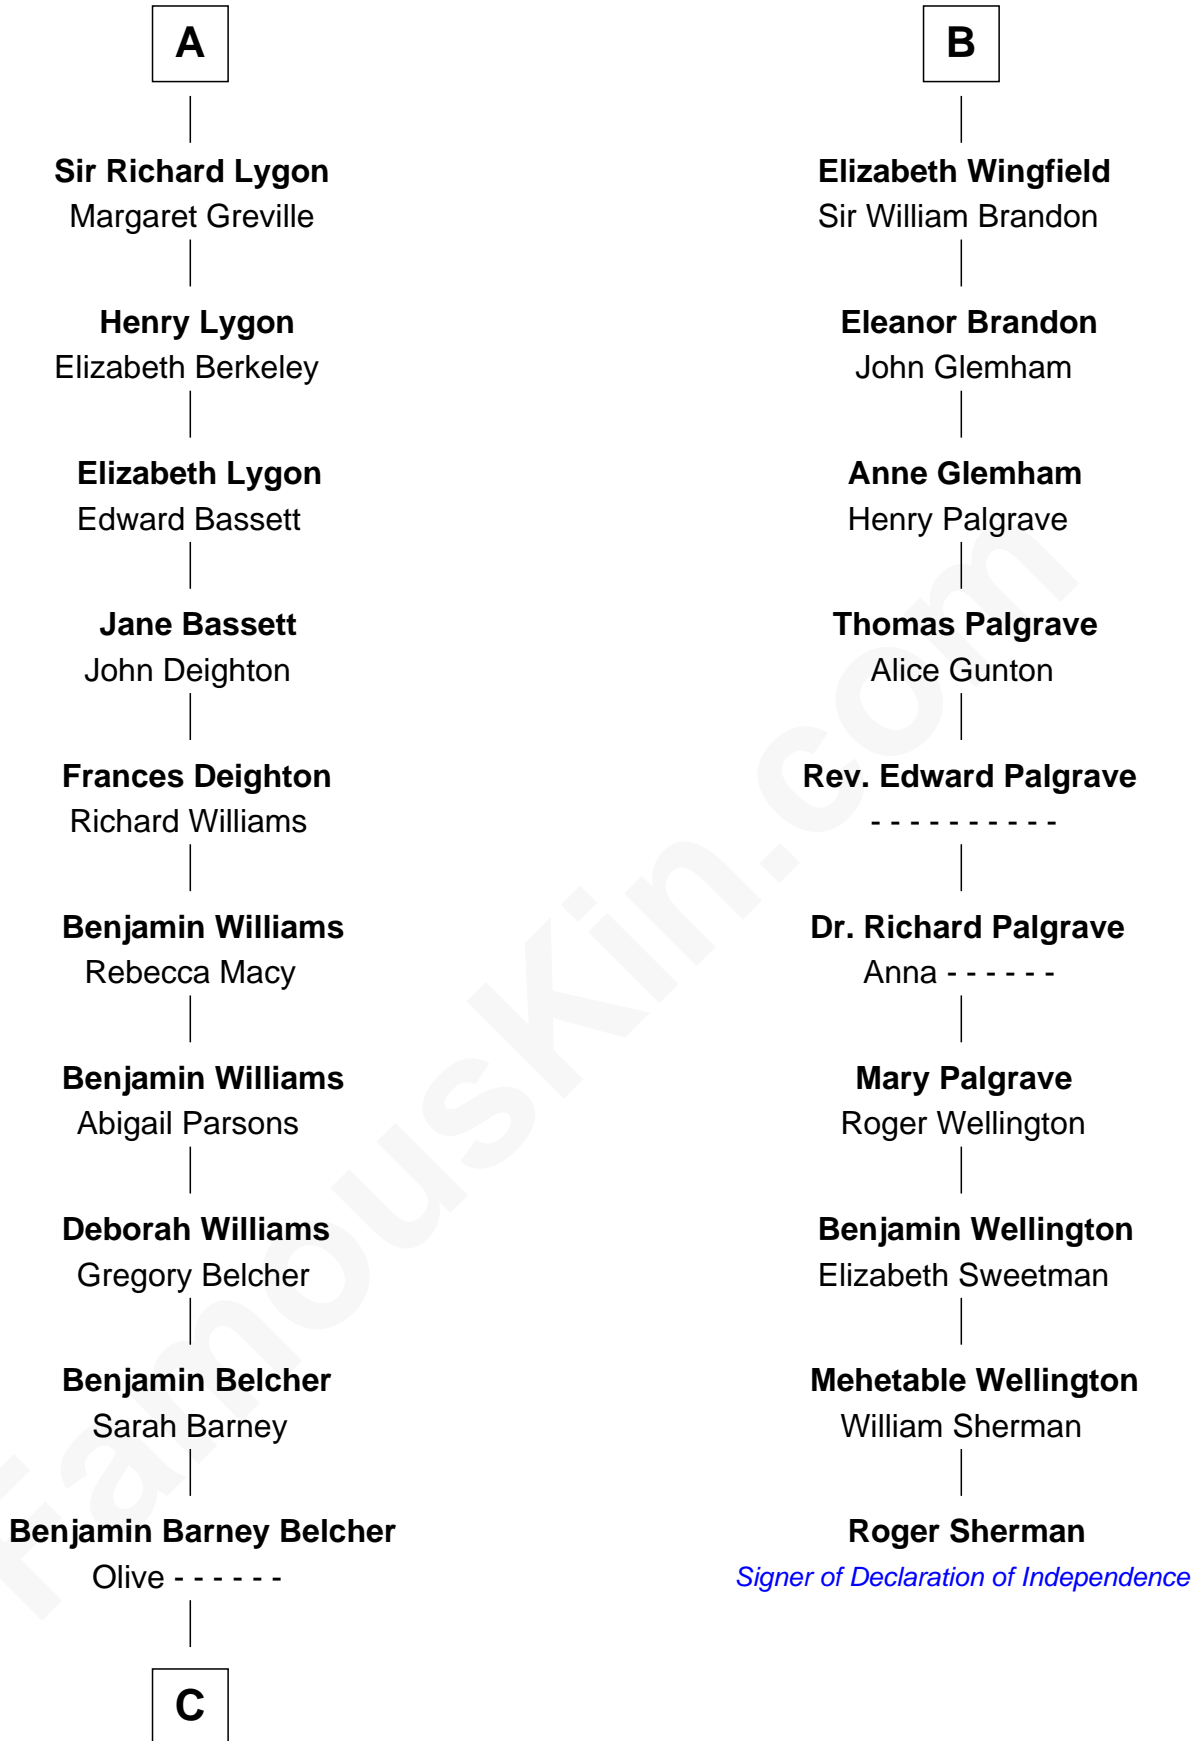

FamousKin.com
Relationship Chart of
General Douglas MacArthur
U.S. Army - World War II

16th cousin 3 times removed of

Roger Sherman

Signer of the Declaration of Independence

C

—
Aurelia Belcher
Arthur MacArthur

—
Gen. Arthur MacArthur
Mary Pinckney Hardy

—
General Douglas MacArthur
U.S. Army - World War II

FamousKin.com