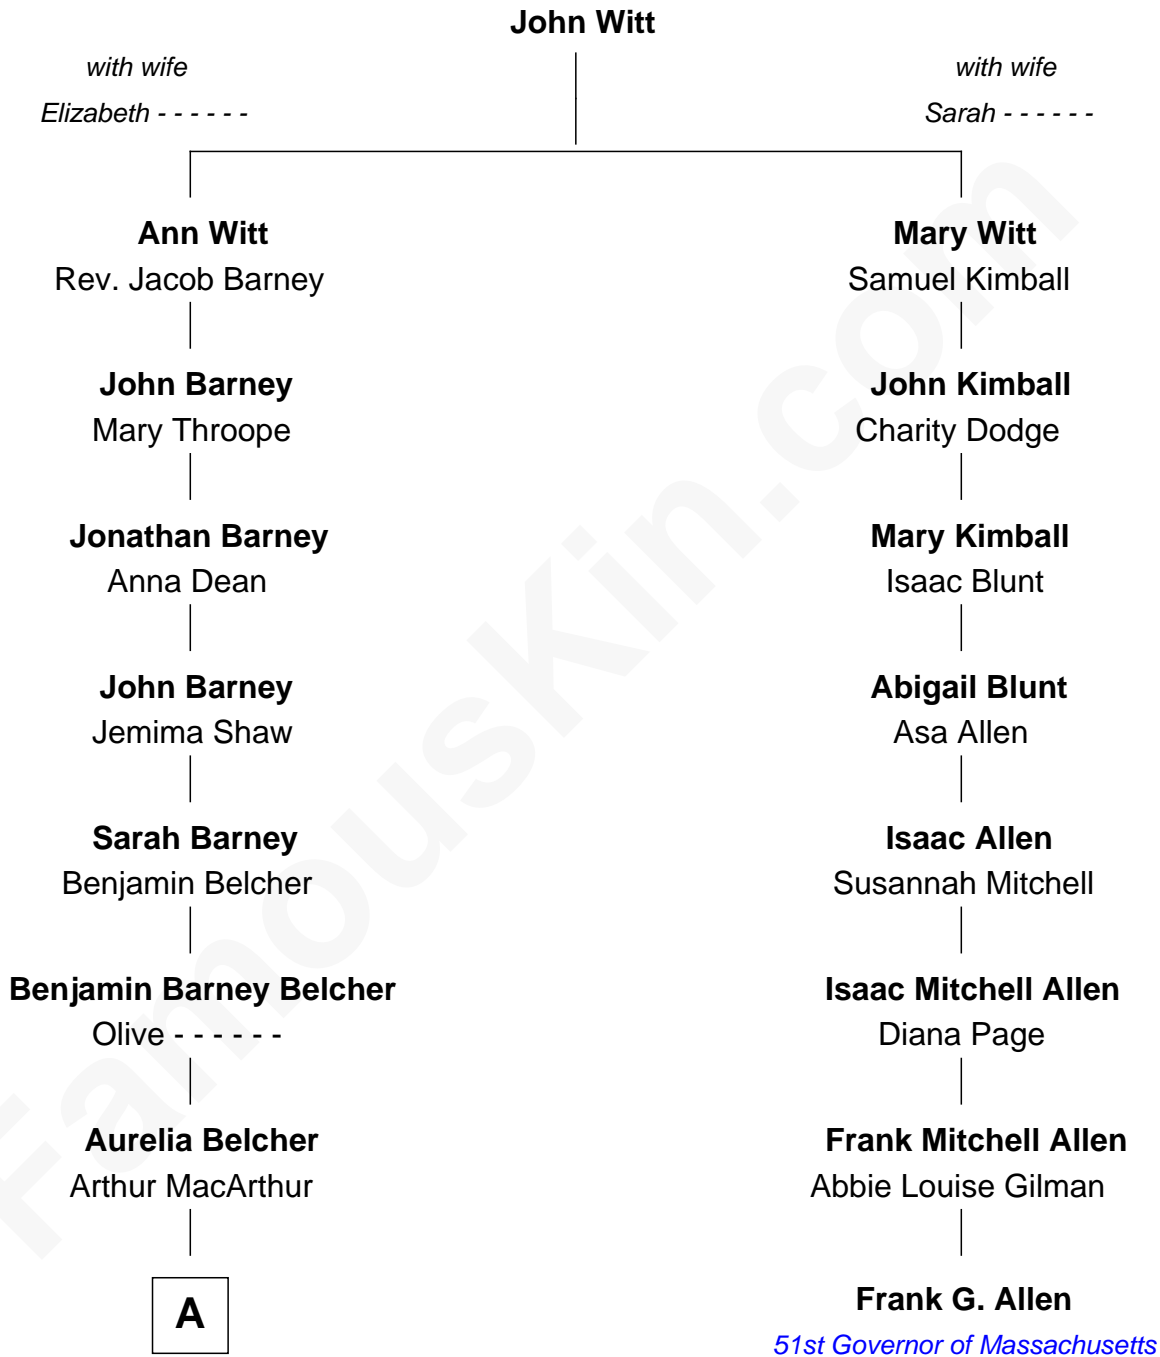

FamousKin.com
Relationship Chart of
General Douglas MacArthur
U.S. Army - World War II

7th cousin 1 time removed of

Frank G. Allen
51st Governor of Massachusetts

A

—
Gen. Arthur MacArthur

Mary Pinckney Hardy

—
General Douglas MacArthur

U.S. Army - World War II

FamousKin.com