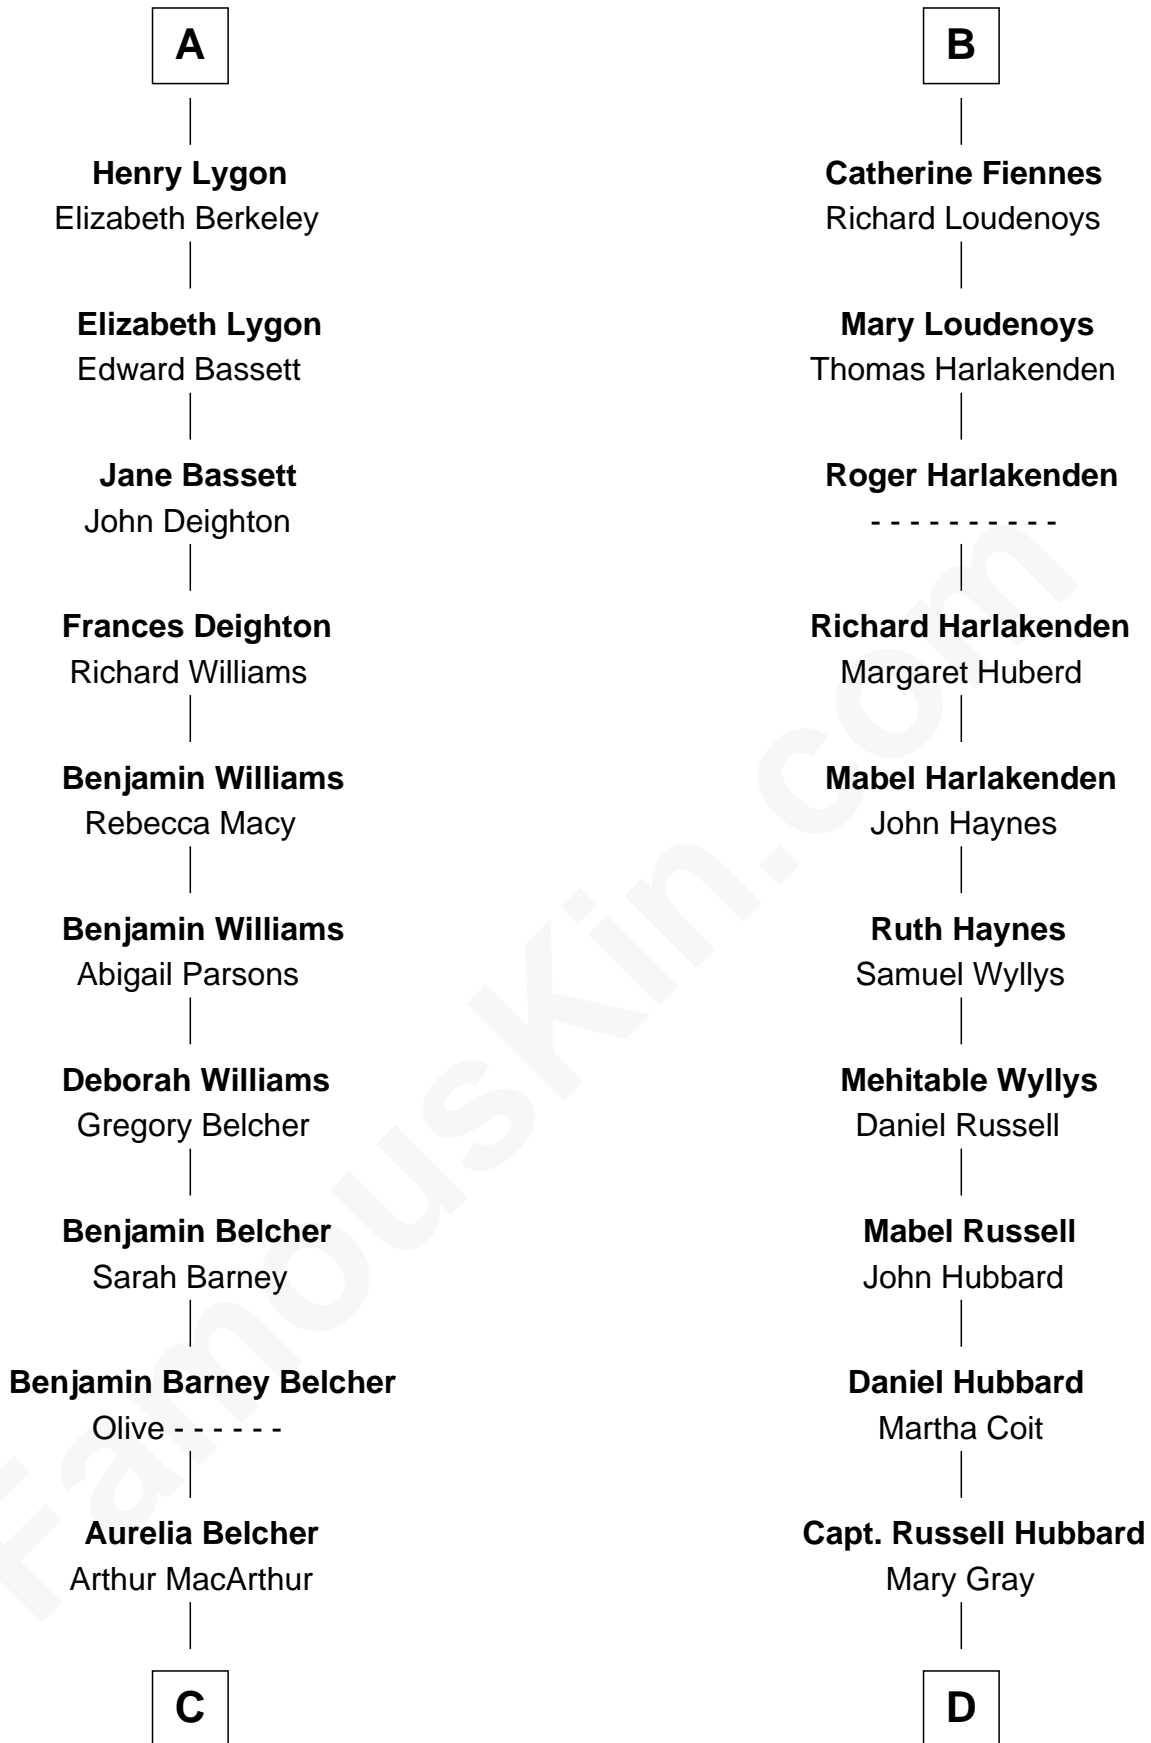

FamousKin.com
Relationship Chart of
General Douglas MacArthur
U.S. Army - World War II

18th cousin 2 times removed of
Frank Lloyd Wright
American Architect

C

Gen. Arthur MacArthur

Mary Pinckney Hardy

General Douglas MacArthur

U.S. Army - World War II

D

Martha Hubbard

David Wright

Rev. David Wright

Abigail Goddard

William Carey Wright

Anna Lloyd Jones

Frank Lloyd Wright

American Architect