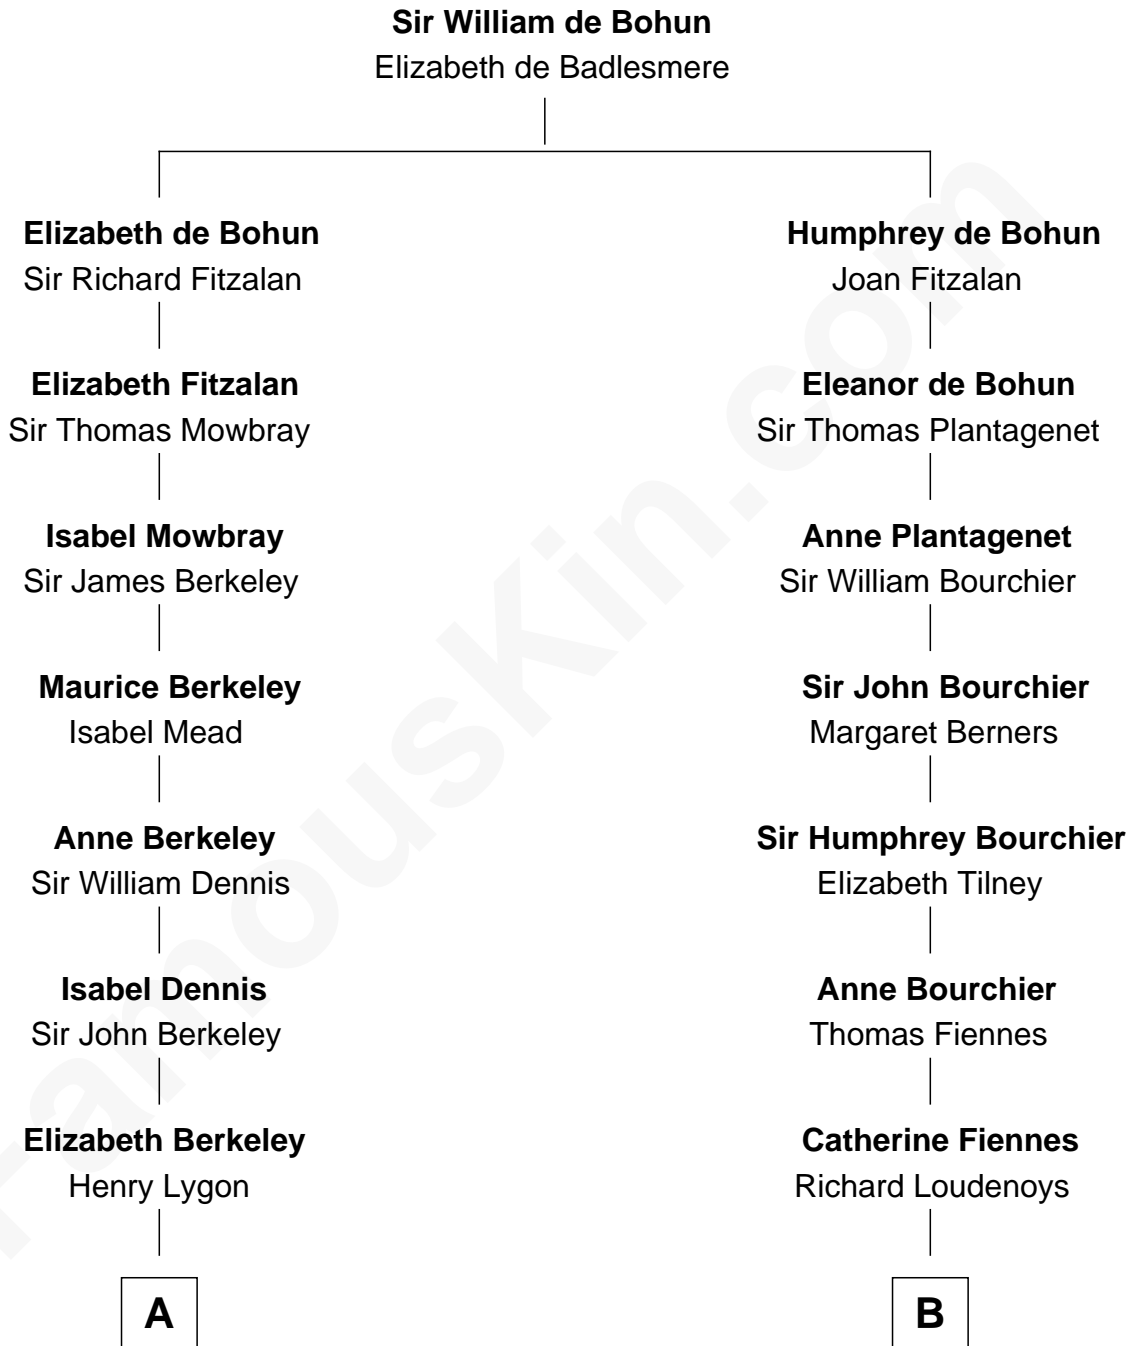

FamousKin.com

Relationship Chart of General Douglas MacArthur

U.S. Army - World War II

17th cousin 2 times removed of

Frank Lloyd Wright

American Architect

C

Rev. David Wright

Abigail Goddard

William Carey Wright

Anna Lloyd Jones

Frank Lloyd Wright

American Architect

FamousKin.com