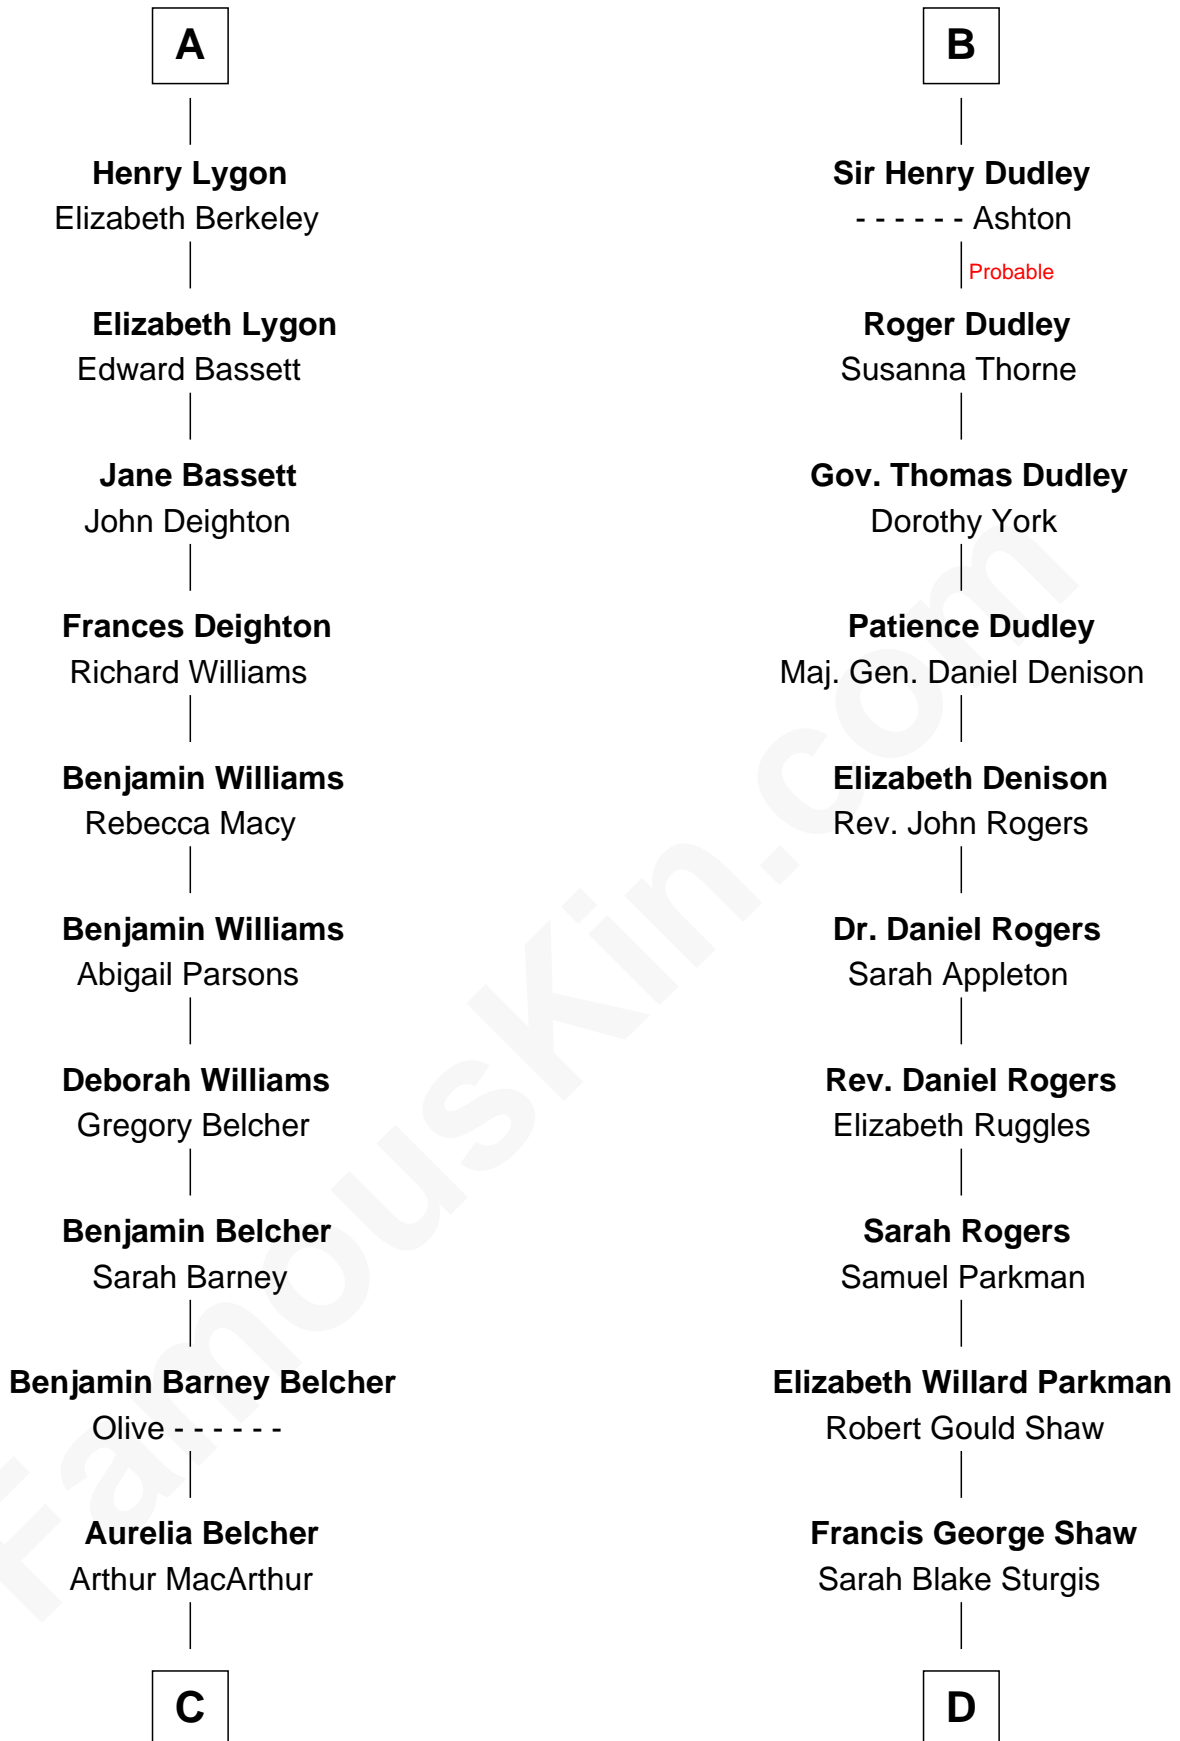

FamousKin.com
Relationship Chart of
General Douglas MacArthur
U.S. Army - World War II

18th cousin 3 times removed of

Kyra Sedgwick
TV and Movie Actress

Margaret de Audley
 Ralph de Stafford

C

Gen. Arthur MacArthur

Mary Pinckney Hardy

General Douglas MacArthur

U.S. Army - World War II

D

Susanna Shaw

Robert Bowne Minturn

Sarah May Minturn

Henry Dwight Sedgwick