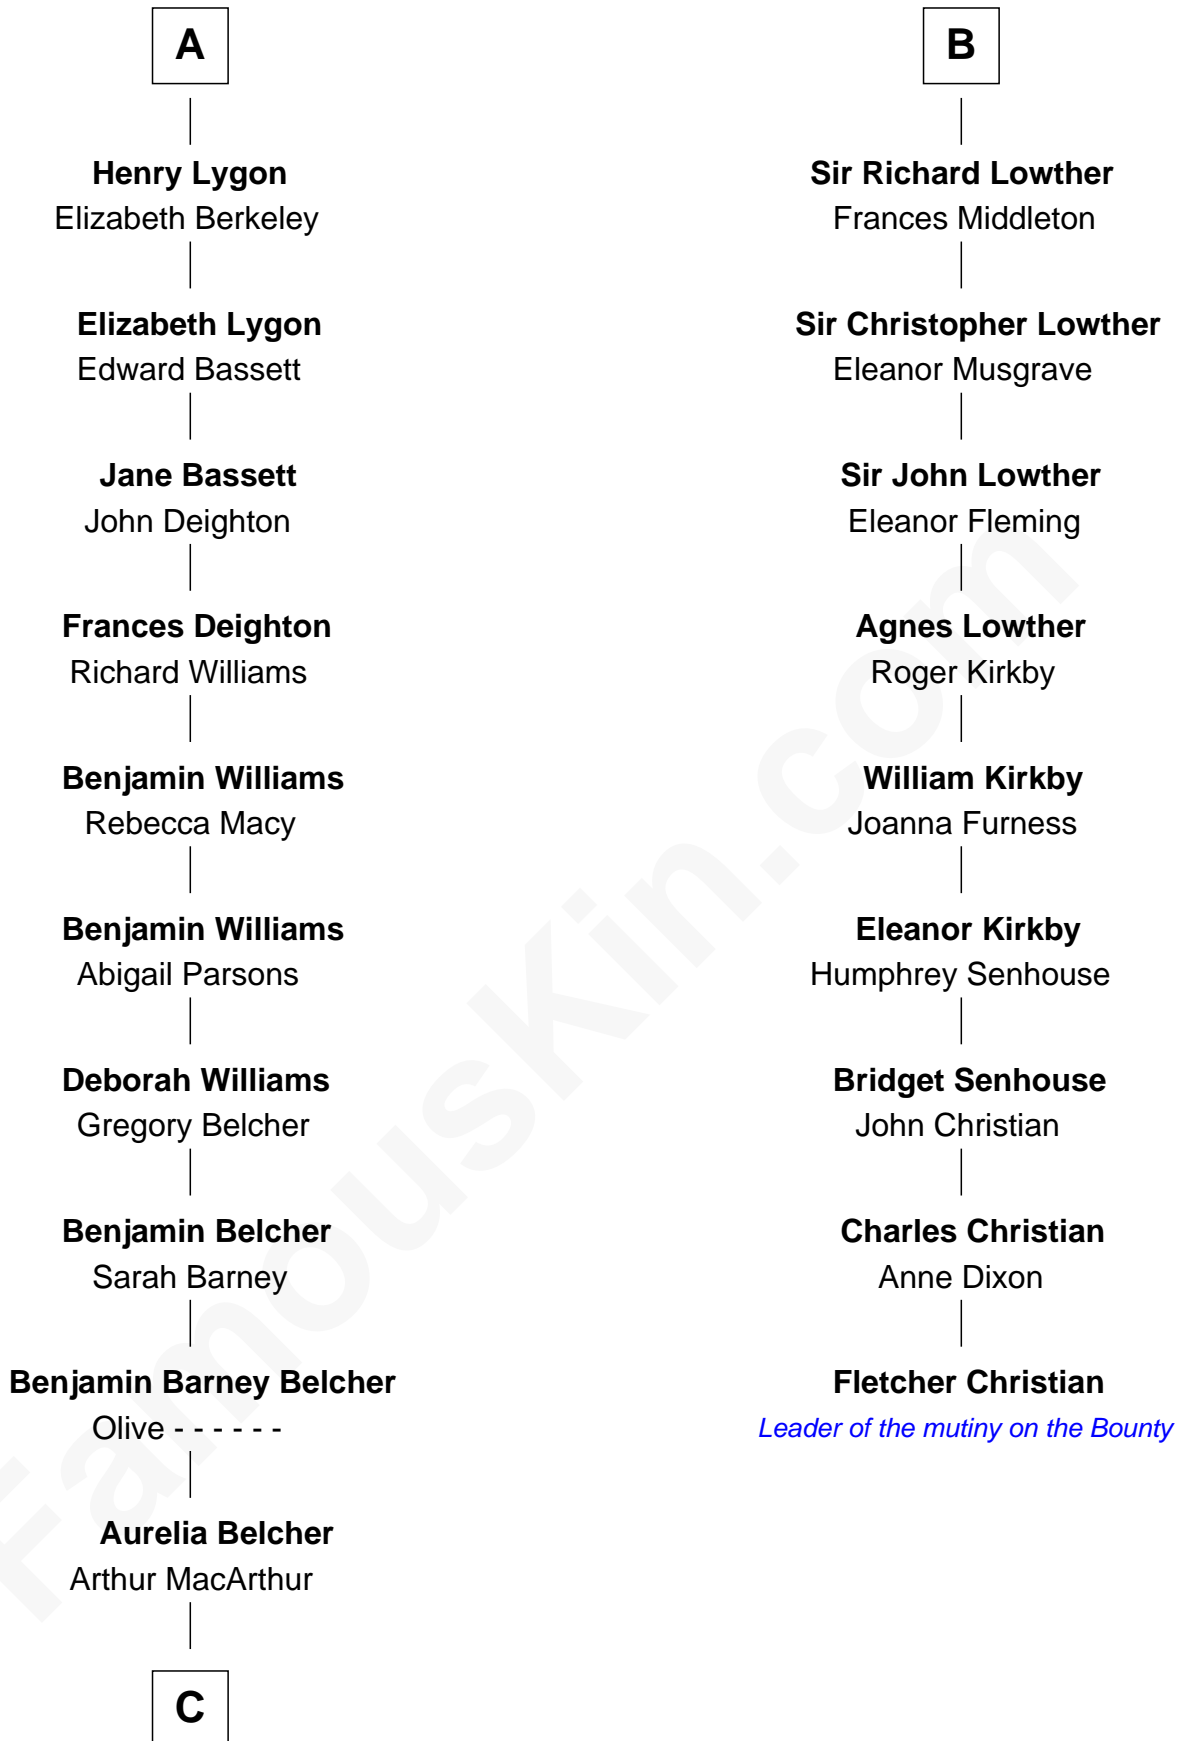

**FamousKin.com**  
**Relationship Chart of**  
**General Douglas MacArthur**

*U.S. Army - World War II*

15th cousin 3 times removed of

**Fletcher Christian**

*Leader of the mutiny on the Bounty*

THE "BOUNTY" AT OAHOO

C

Gen. Arthur MacArthur

Mary Pinckney Hardy

General Douglas MacArthur

*U.S. Army - World War II*

FamousKin.com