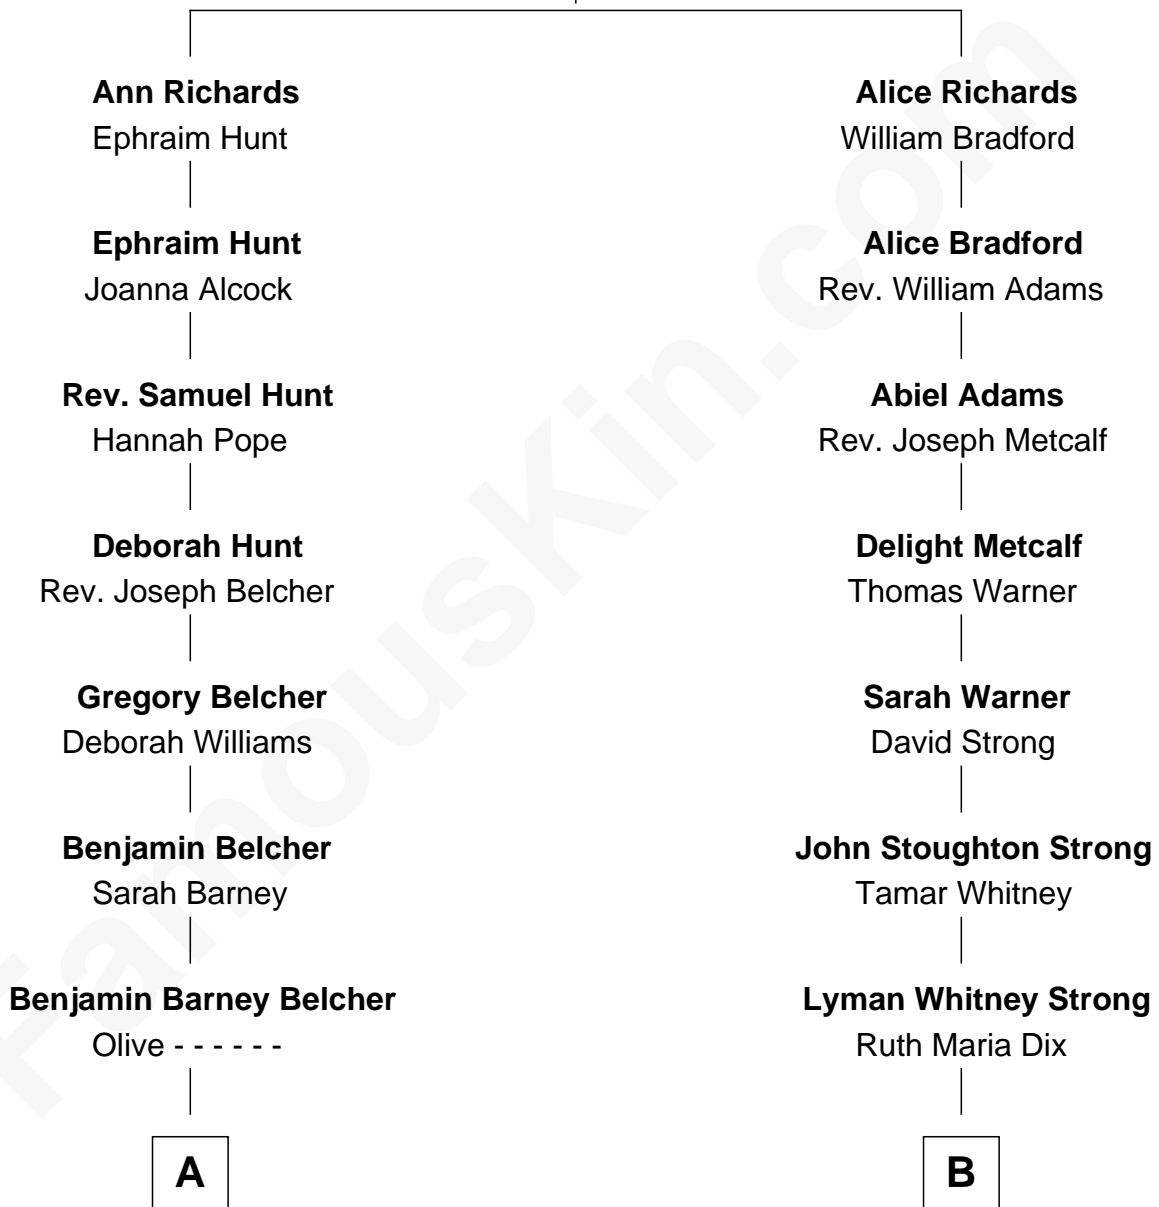

FamousKin.com

Relationship Chart of General Douglas MacArthur

U.S. Army - World War II

9th cousin of

Lyman Spitzer

Astronomer and Theoretical Physicist

Thomas Richards

Welthian - - - - -

A

Aurelia Belcher
Arthur MacArthur

Gen. Arthur MacArthur
Mary Pinckney Hardy

General Douglas MacArthur
U.S. Army - World War II

B

Sarah Elizabeth Strong
Adelbert Lorenzo Spitzer

Lyman Strong Spitzer
Blanche Carey Brumback