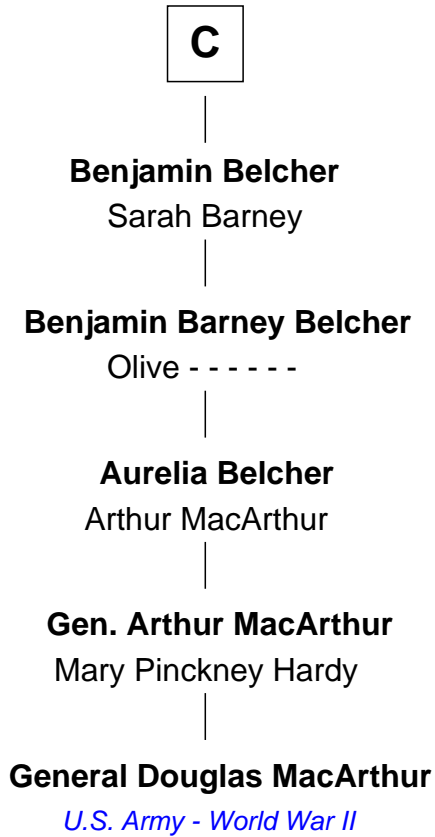

FamousKin.com
Relationship Chart of
General Douglas MacArthur
U.S. Army - World War II

16th cousin 5 times removed of

Button Gwinnett

Signer of the Declaration of Independence

Sir Edmund Mortimer
 Margaret de Fiennes

Iseult de Mortimer
 Sir Hugh I de Audley

Hugh de Audley
 Margaret de Clare

Margaret de Audley
 Ralph de Stafford

Elizabeth de Stafford
 John de Ferrers

Robert de Ferrers
 Margaret Despencer

Sir Edmund Ferrers
 Ellen Roche

Margaret Ferrers
 John de Beauchamp

A

Maud Mortimer
 Sir Thebaud de Verdun

Margery de Verdun
 Sir John Crophull

Thomas Crophull
 Sybil Delabere

Agnes Crophull
 Sir Walter Devereux

Sir Walter Devereux
 Elizabeth Bromwich

Elizabeth Devereux
 John Milborne

Simon Milborne
 Jane Baskerville

B

FamousKin.com