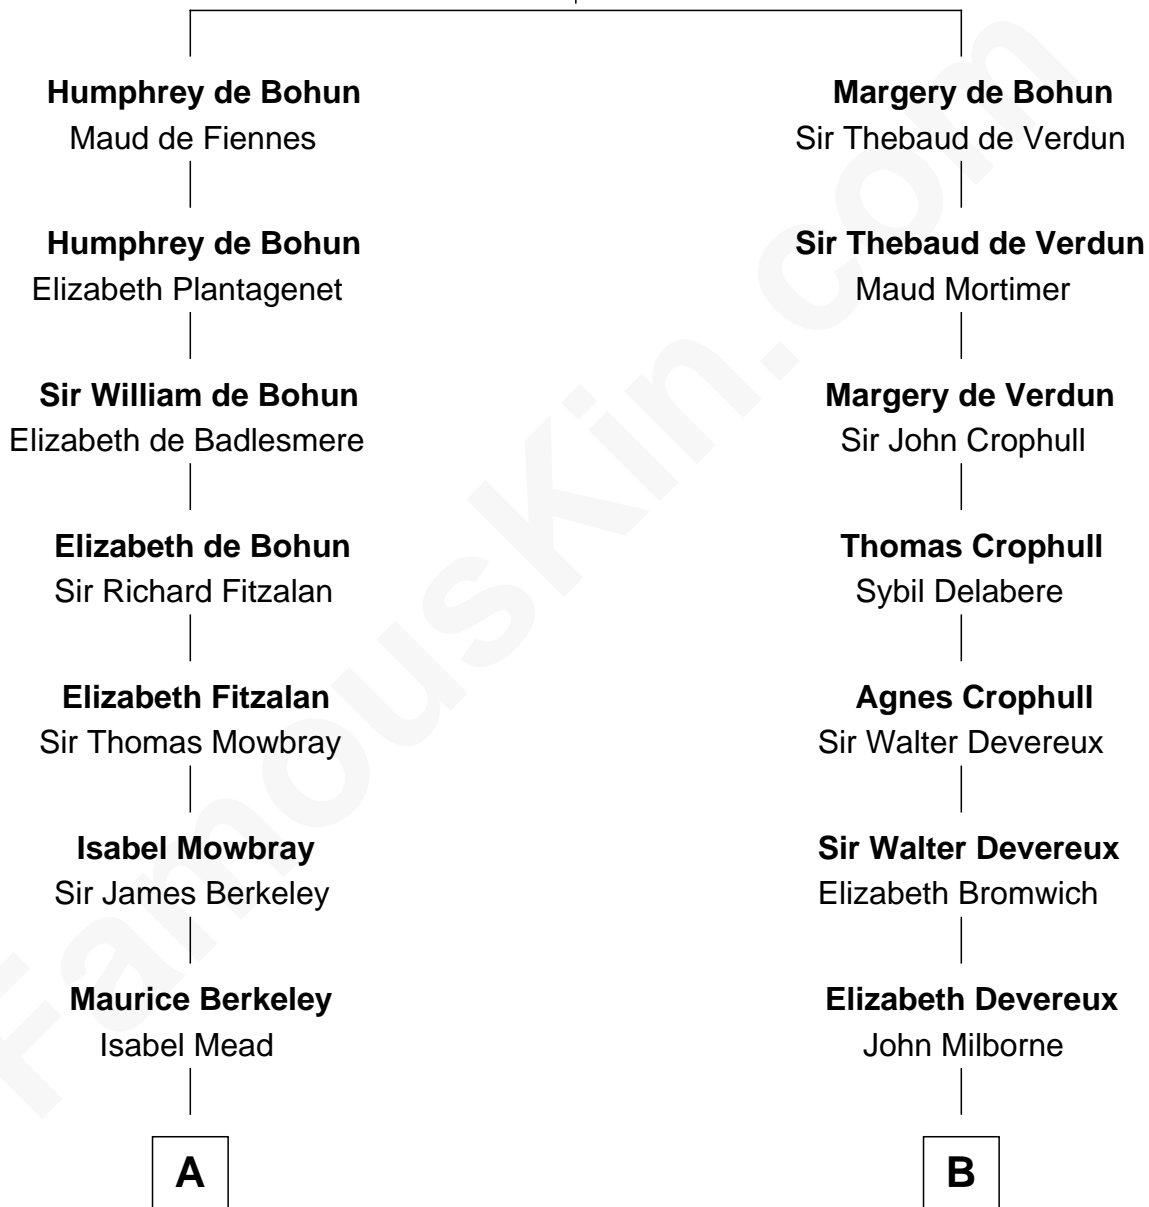

**FamousKin.com**  
**Relationship Chart of**  
**General Douglas MacArthur**  
*U.S. Army - World War II*

17th cousin 3 times removed of

**Button Gwinnett**

*Signer of the Declaration of Independence*

**Sir Humphrey de Bohun**  
 Eleanor de Braiose

**A**

**Anne Berkeley**  
Sir William Dennis

**Isabel Dennis**  
Sir John Berkeley

**Elizabeth Berkeley**  
Henry Lygon

**Elizabeth Lygon**  
Edward Bassett

**Jane Bassett**  
John Deighton

**Frances Deighton**  
Richard Williams

**Benjamin Williams**  
Rebecca Macy

**Benjamin Williams**  
Abigail Parsons

**Deborah Williams**  
Gregory Belcher

**Benjamin Belcher**  
Sarah Barney

**C**

**B**

**Simon Milborne**  
Jane Baskerville

**Anne Milborne**  
William Rudhall