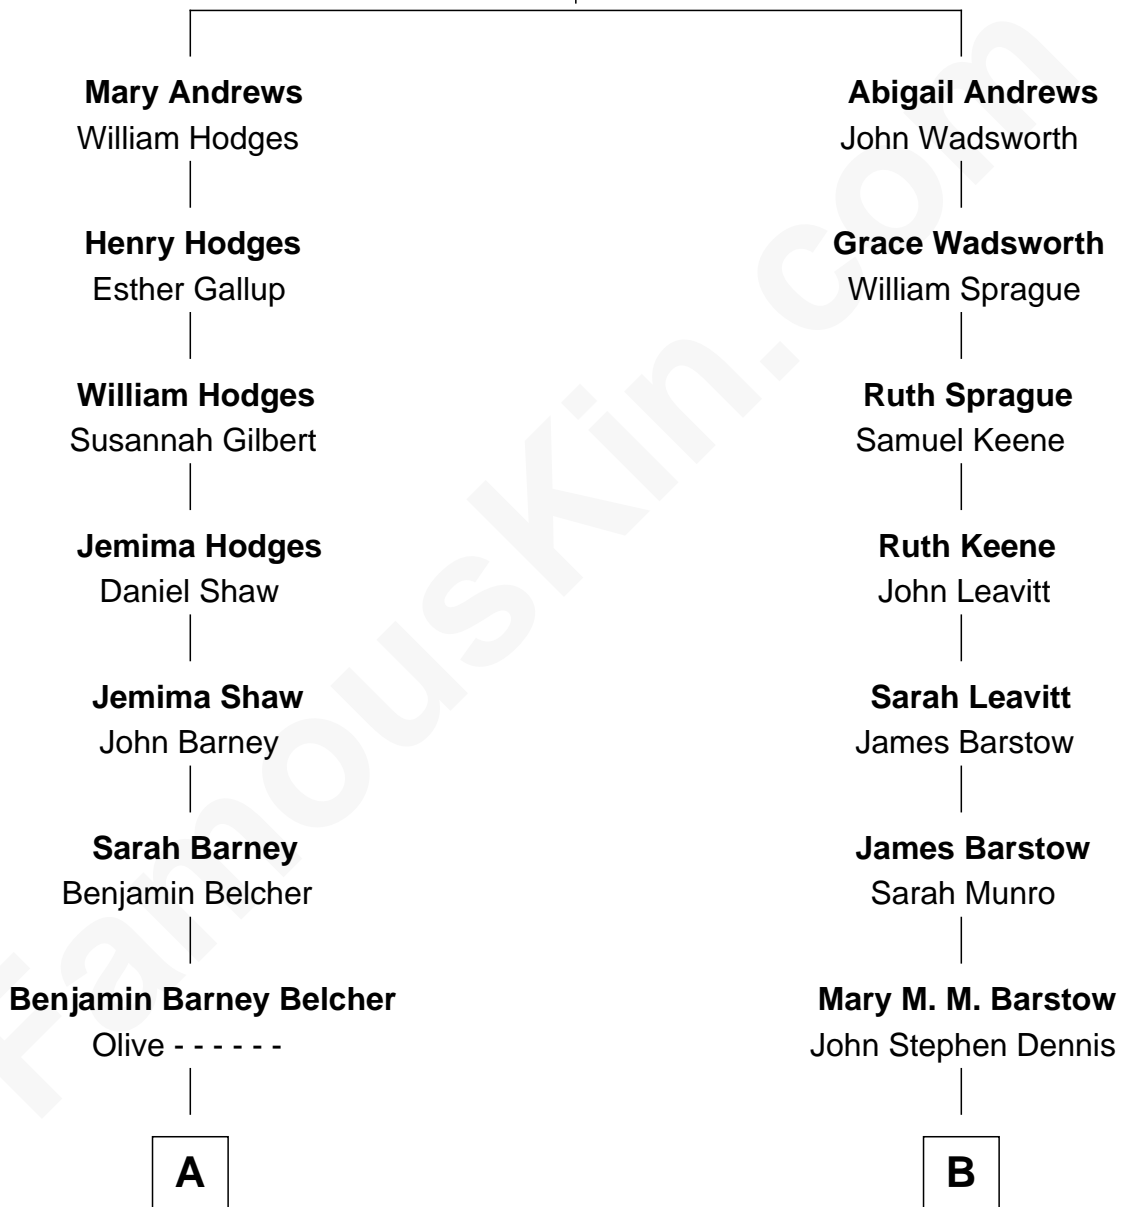

FamousKin.com

Relationship Chart of General Douglas MacArthur

U.S. Army - World War II

9th cousin 1 time removed of

Anthony Edwards

TV and Movie Actor

Henry Andrews

Mary - - - - -

A

Aurelia Belcher
Arthur MacArthur

Gen. Arthur MacArthur
Mary Pinckney Hardy

General Douglas MacArthur
U.S. Army - World War II

B

Annie Delano Dennis
Charles Albert Edwards

William Albert Edwards
Josephine E. Ross

Peter E. Edwards
Erika Kem Weber

Anthony Edwards
TV and Movie Actor

FamousKin.com