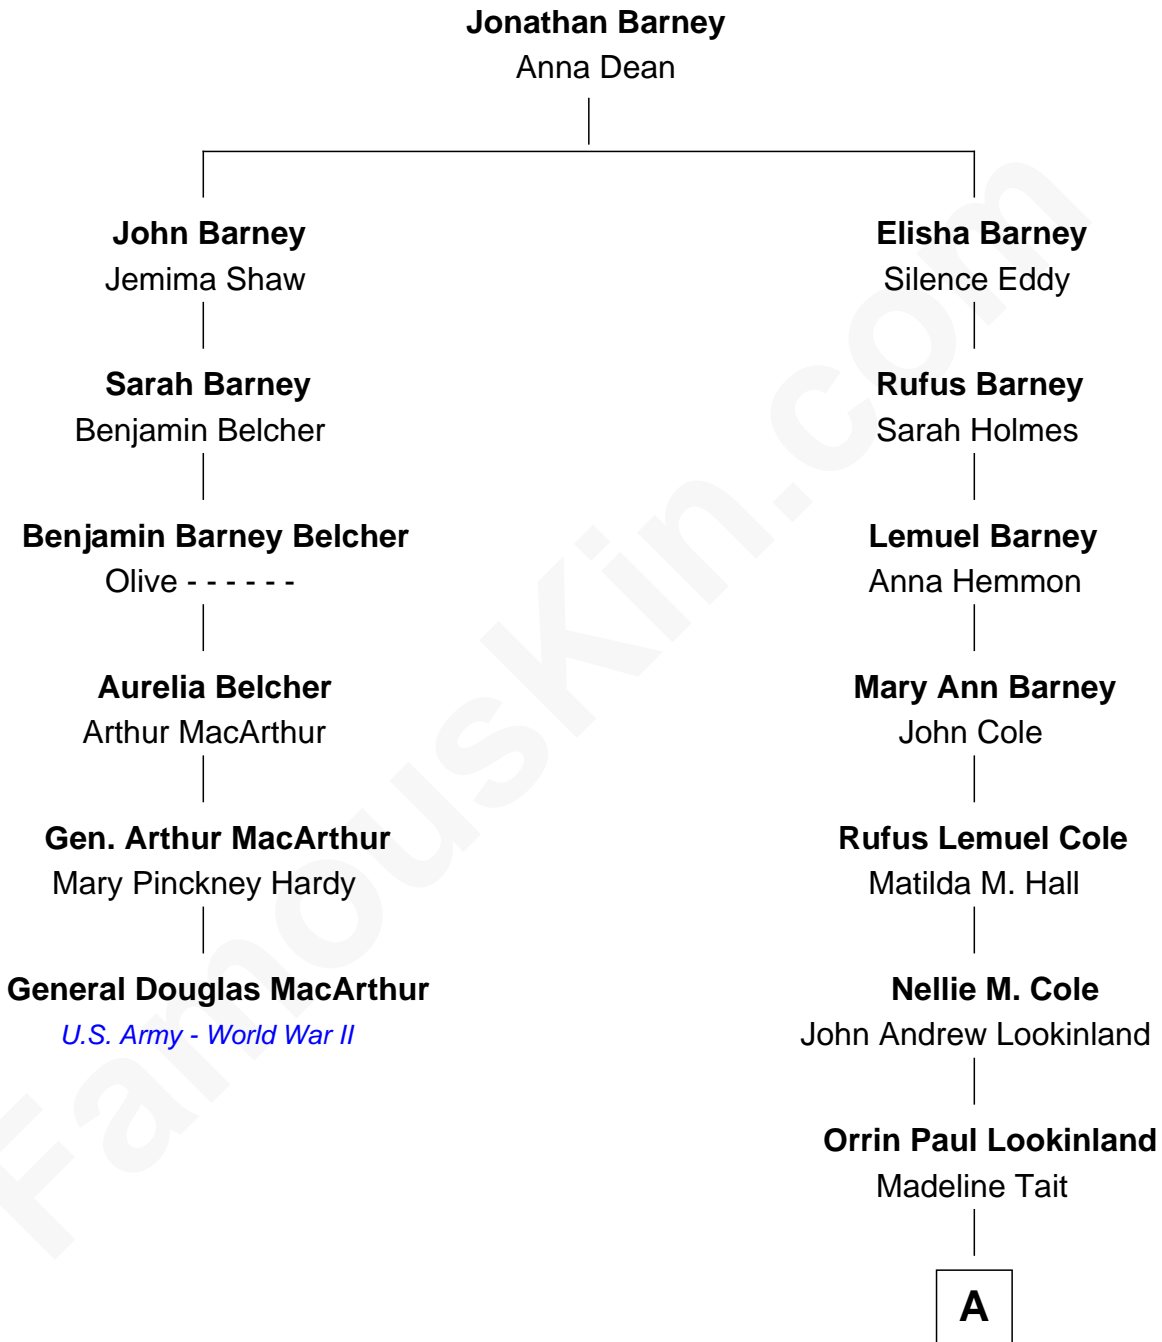

**FamousKin.com**  
**Relationship Chart of**  
**General Douglas MacArthur**  
*U.S. Army - World War II*

**5th cousin 3 times removed of**  
**Michael Lookinland**  
*TV Actor*

**A**

**Paul Russell Lookinland**

Karen Ruth McKinney

**Michael Lookinland**

*TV Actor*

FamousKin.com