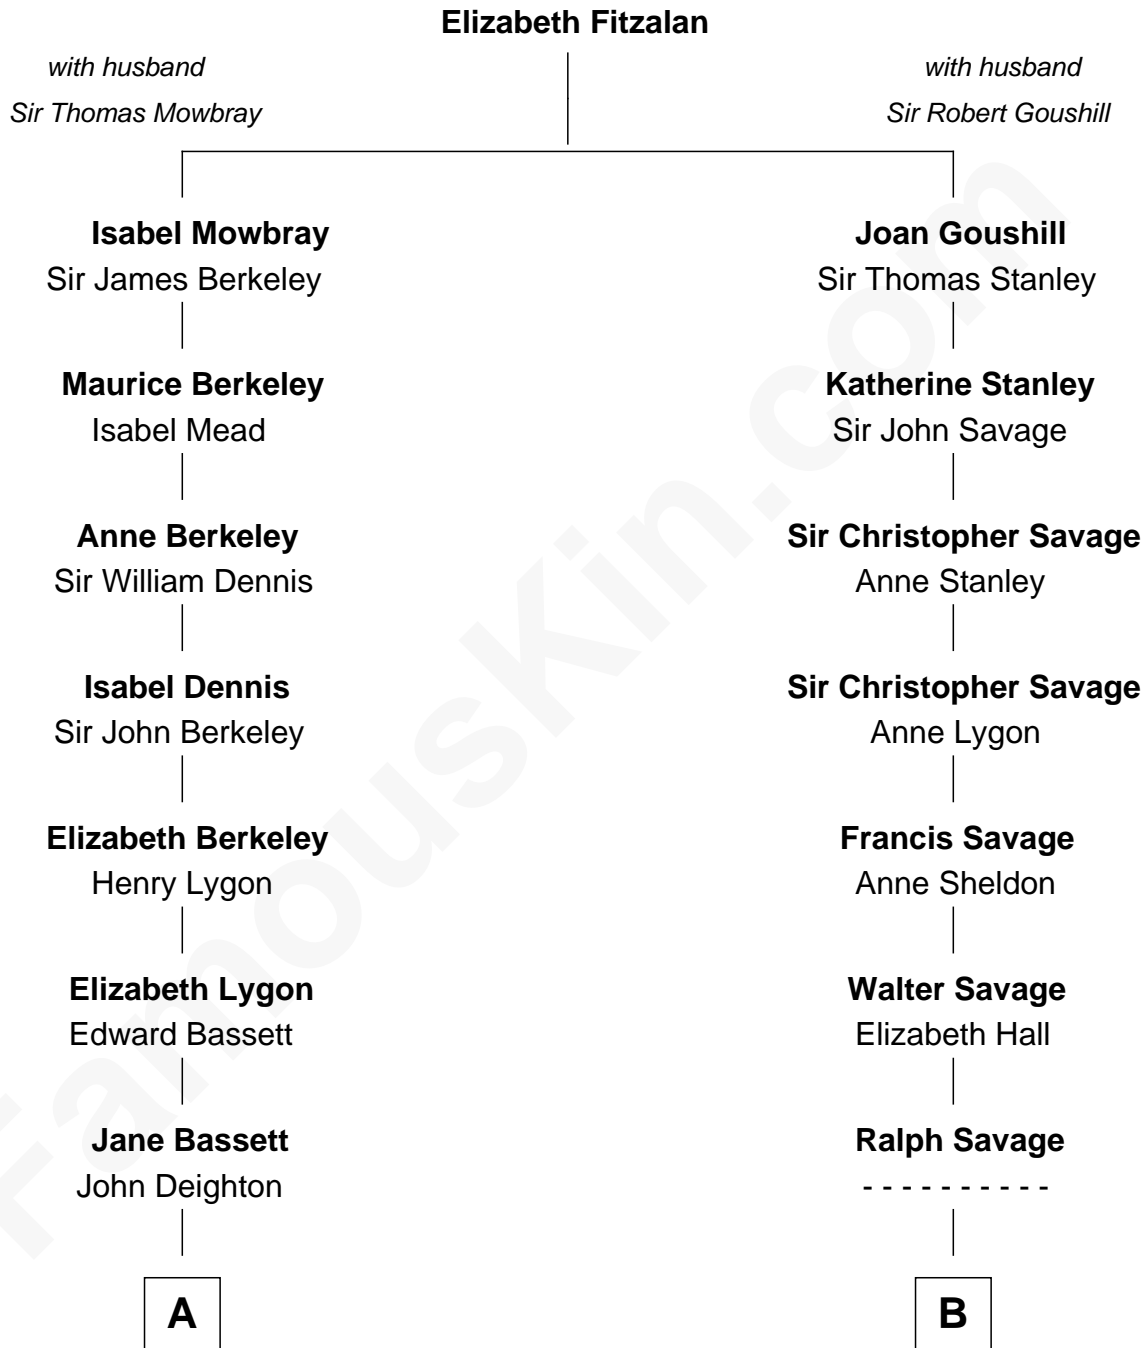

**FamousKin.com**  
**Relationship Chart of**  
**General Douglas MacArthur**  
*U.S. Army - World War II*

15th cousin 3 times removed of

**Parker Stevenson**  
*TV and Movie Actor*

**C**

|  
**Sarah Meade Price**  
Richard Stevenson Parker

|  
**Parker Stevenson**  
*TV and Movie Actor*

FamousKin.com